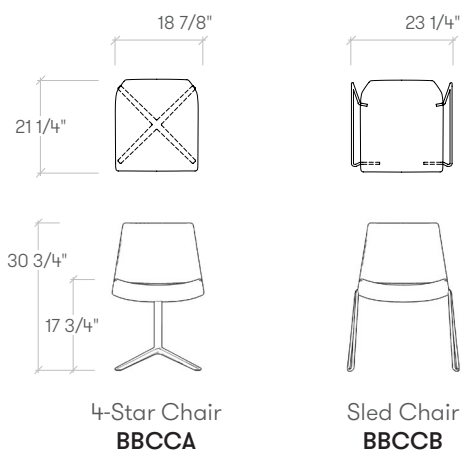

cosmos series

Cosmos is a sleek, contemporary chair with a wide range of applications ranging from lounges to meeting rooms, breakout zones, hotel rooms and dining applications. It is upholstered in leather or in removable fabric covers and is available with a swivel base or stacking sled base. A matching table line is also available, see tables section for more details.

Designer: Jeffrey Bennett

dimensions

- Designed and tested for users up to 110kg/242 lbs
- Meets standard European NEN-16139 requirements

COM/COL material requirement

Yardage is based on a non-patterned fabric. Additional yardage may be required for pattern repeats and the matching required. Leather yield may be affected by the quality of the COL. However, variance in the size of the hides will not affect the yield.

SEAT AND BACK UPHOLSTERED

	COM [yards]	COL [sq. ft]
4-Star Chair	1 1/2	27
Sled Chair	1 1/2	27

BBCC cosmos chair

Product Options

Style	Upholstery Finish	Frame Finish
A 4-Star Chair	Fabric	C9 Polished Aluminum
B Sled Chair		C6 Chrome

	Gr.12	Gr.13	Gr.14	Gr.15	Gr.16	Leather	Leather	Leather
						LB	LC	LD
A 4-Star Chair	2174	2207	2241	2274	2307	2359	2539	2599
B Sled Chair	1939	1972	2006	2039	2072	2124	2304	2364