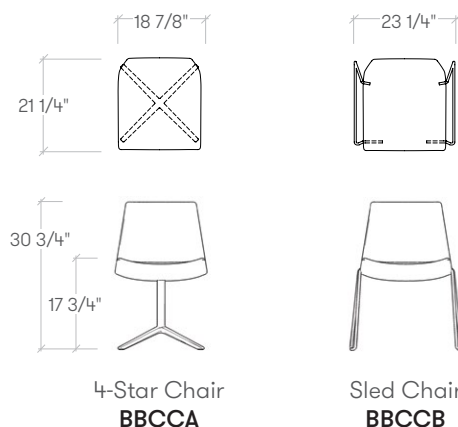

## cosmos series

Cosmos is a sleek, contemporary chair with a wide range of applications ranging from lounges to meeting rooms, breakout zones, hotel rooms and dining applications. It is upholstered in leather or in removable fabric covers and is available with a swivel base or stacking sled base. A matching table line is also available (please refer to the table section for more details).

### dimensions

	Style	Price												
		COM	COL	Gr.1	Gr.2	Gr.3	Gr.4	Gr.5	Gr.6	Gr.7	Gr.8	Gr.9	Gr.10	Gr.11
	A 4-Star Chair	1725	1850	1785	1812	1835	1862	1882	1898	1915	1935	1955	1975	1998
	B Sled Chair	1509	1634	1569	1596	1619	1646	1666	1682	1699	1719	1739	1759	1782
	A 4-Star Chair	2025	2058	2092	2125	2158	Leather LB			Leather LC			Leather LD	
	B Sled Chair	1809	1842	1876	1909	1942	2210	2390	2450	1994	2174	2234		