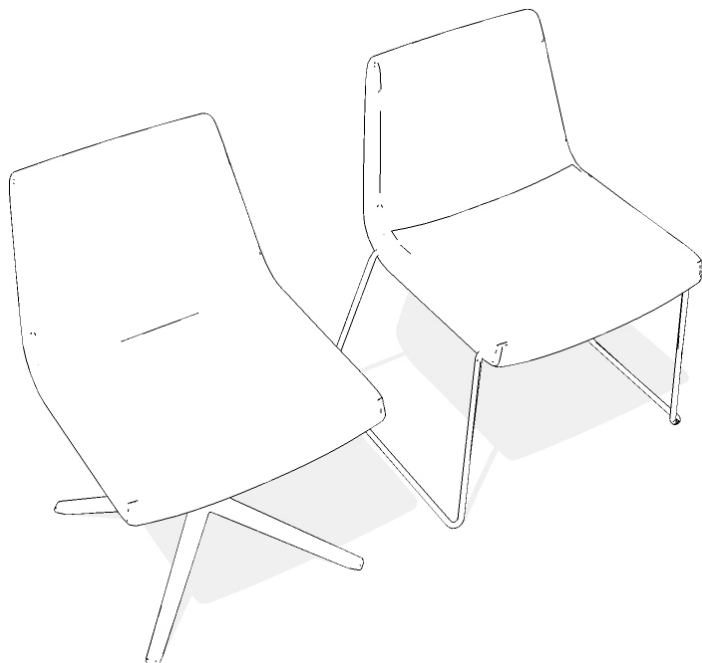

## cosmos series

Cosmos is a sleek, contemporary chair with a wide range of applications ranging from lounges to meeting rooms, breakout zones, hotel rooms and dining applications. It is upholstered in leather or in removable fabric covers and is available with a swivel base or stacking sled base. A matching table line is also available (please refer to the table section for more details).

### dimensions

## BBCC cosmos chair