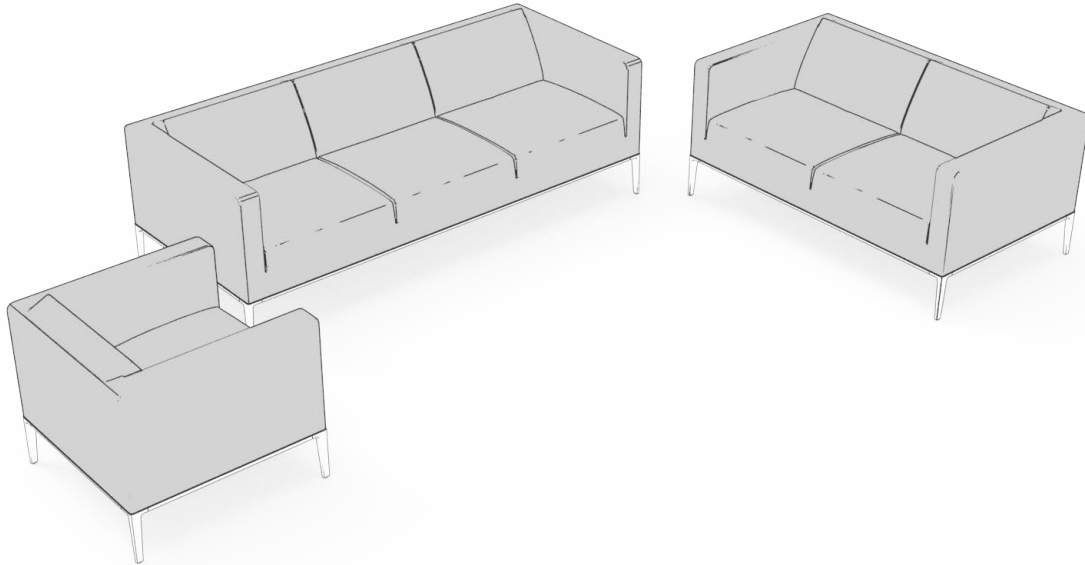

jean

Jean has been designed with comfort in mind, offering a high sitting position combined with a strong yet minimal design. This lounge chair works well in offices, hospitality and public spaces as well as residential interiors.

Designer: Antonio Citterio

dimensions

- Designed and tested for users up to 110kg/242 lbs
- Meets standard European NEN-16139 requirements

COM/COL material requirement

Yardage is based on a non-patterned fabric. Additional yardage may be required for pattern repeats and the matching required. Leather yield may be affected by the quality of the COL. However, variance in the size of the hides will not affect the yield.

LOUNGE CHAIR, TWO-SEATER AND THREE-SEATER

		COM [yards]	COL [sq. ft]
Lounge Chair		4 1/4	76
Sofa	B Two-Seater	6 1/4	112
	C Three-Seater	8	144
Residential	A Lounge Chair	5 3/4	103

BBJC jean lounge chair

Product Options

Gr.12	Gr.13	Gr.14	Gr.15	Gr.16
5132	5226	5321	5415	5510

Leather LB	Leather LC	Leather LD
5730	6240	6410

BBJS jean sofa

Product Options

Configuration	Upholstery Finish	Frame Finish
B Two-Seater (59 3/4"/152cm) C Three-Seater (85 3/8"/217cm)	Fabric	C9 Polished Aluminum