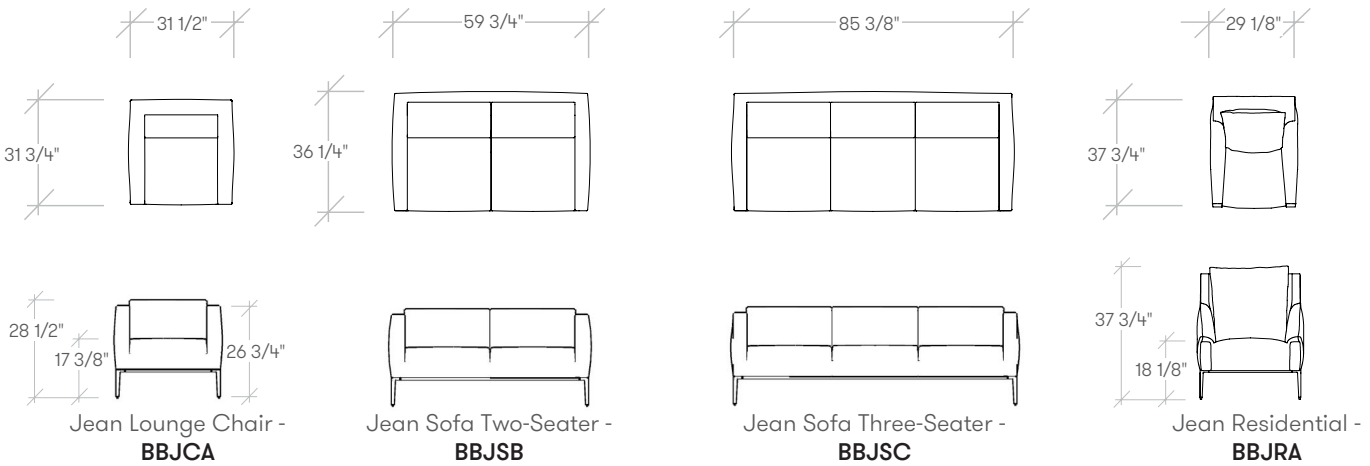

Designer: Antonio Citterio

dimensions

- Designed and tested for users up to 110kg/242 lbs
- Meets standard European NEN-16139 requirements

COM/COL material requirement

Yardage is based on a non-patterned fabric. Additional yardage may be required for pattern repeats and the matching required. Leather yield may be affected by the quality of the COL. However, variance in the size of the hides will not affect the yield.

LOUNGE CHAIR, TWO-SEATER AND THREE-SEATER

		COM [yards]	COL [sq. ft]
Lounge Chair		4 1/4	76
Sofa	B Two-Seater	6 1/4	112
	C Three-Seater	8	144
Residential	A Lounge Chair	5 3/4	103

BBJC jean lounge chair

Product Options

Gr.12	Gr.13	Gr.14	Gr.15	Gr.16
5132	5226	5321	5415	5510

Leather LB	Leather LC	Leather LD
5730	6240	6410

BBJS jean sofa

Product Options

Configuration	Upholstery Finish	Frame Finish
B Two-Seater (59 3/4"/152cm) C Three-Seater (85 3/8"/217cm)	Fabric	C9 Polished Aluminum

	Gr.12	Gr.13	Gr.14	Gr.15	Gr.16
B Two-Seater	7519	7658	7797	7936	8075
C Three-Seater	9355	9533	9711	9888	10066

Leather LB	Leather LC	Leather LD
8396	9146	9396
10451	11411	11731

BBJR jean residential

Product Options