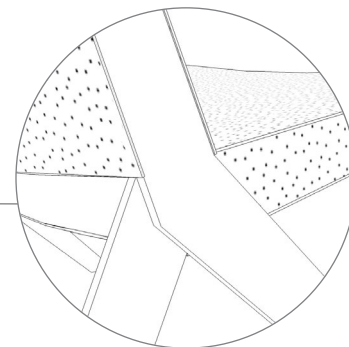

Lounge Chair Contrast

- back and seat are different fabrics
- the chrome back frame is concealed