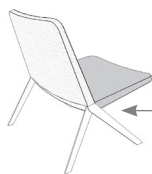

### dimensions

- Designed and tested for users up to 300 lbs
- Meets ANSI/BIFMA requirements

Lounge Chair  
(STKM)

## finishes

The Keele Chair offers a variety of back options.

**STKM**

### Lounge Chair Mono

- back and seat are the same fabric
- the chrome back frame is concealed

**STKCU**