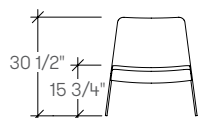

### dimensions

- Designed and tested for users up to 300 lbs
- Meets ANSI/BIFMA requirements

Lounge Chair  
(STKM)