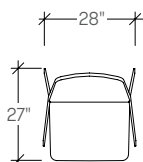

### dimensions

- Designed and tested for users up to 300 lbs
- Meets ANSI/BIFMA requirements

Lounge Chair  
(STKM)