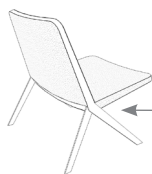

## finishes

The Keele Chair offers a variety of back options.

**STKM**

### Lounge Chair Mono

- back and seat are the same fabric
- the chrome back frame is concealed

**STKCU**

### Lounge Chair Contrast

- back and seat are different fabrics
- the chrome back frame is concealed

**STKF**

### Lounge Chair with Exposed Upholstered Back

- back and seat fabric can be the same or a different fabric
- the chrome back frame is exposed

**COM/COL material requirement**

Yardage is based on a non-patterned fabric. Additional yardage may be required for pattern repeats and the matching required. Leather yield may be affected by the quality of the COL. However, variance in the size of the hides will not affect the yield.