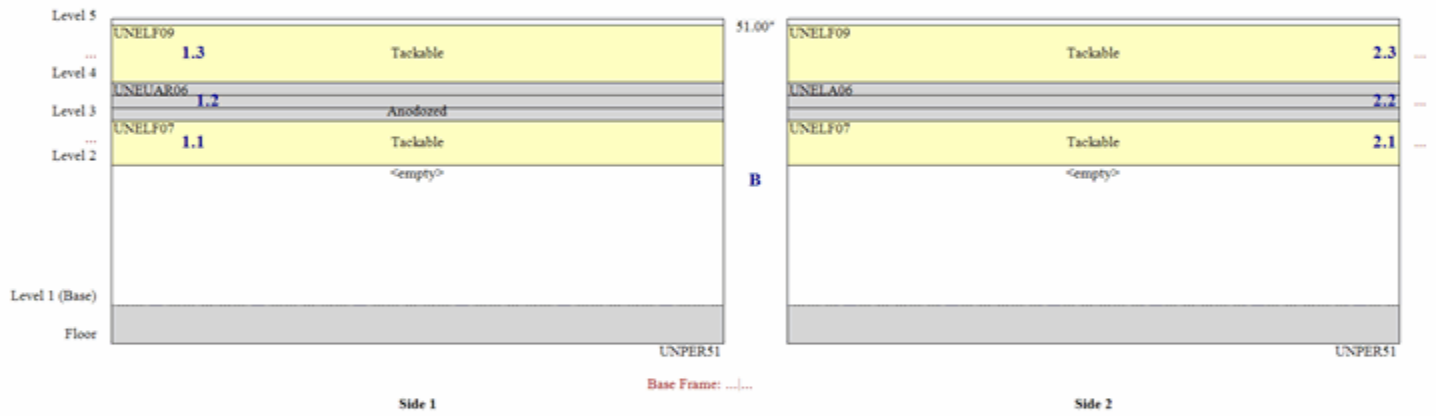

COLLABORATIVE 1

31	1	EWIC	I-Connector
32	4	UCGS1536N	Sliding Door Stacker, (2 Sliding Doors, Single Sided) 15"h x 16"d x 36"w

Configuration	Description	Mfr	Cat	PZ Description	Printed
E51TA 96	96" Panel Config	TEK	TDI	Price Effective: 09/22/2014	07/03/2015