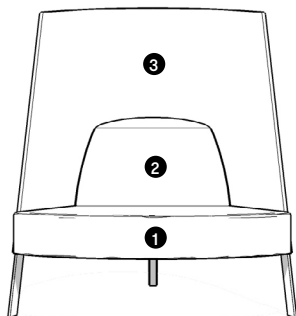

specifying fractals finishes

The modularity of Fractals permits a wide range of fabric and wood combinations that allows for an expressive use of color, texture and material. The back, seat and bolster can all be finished in a different finish if desired.

To specify Fractals in contrasting fabrics, the seat, bolster and back must be specified individually. The seat, bolster and back prices must be added together for a complete price.

- **1 Seat**
  Select the seat fabric
- **2 Bolster**
  Select the bolster fabric (it can be the same fabric as the seat or a contrasting fabric)
- **3 Back**
  Select the back fabric (it can be the same fabric as the seat or a contrasting fabric)

specification example

(contrasting seat, bolster and back)

STFS1L - Fractals Lounge Chair, Contrast Low Back		
1	Seat finish Gr.5	4277
2	Bolster fabric Gr.3	50
3	Back fabric Gr.9	523
Total:		$4852

(same seat, back and contrasting bolster)

STFS1L - Fractals Lounge Chair, Contrast Low Back		
1	Seat finish Gr.5	4277
2	Bolster fabric Gr.3	50
3	Back fabric Gr.5	379
Total:		$4708

COM/COL material requirement

Yardage is based on a non-patterned fabric. Additional yardage may be required for pattern repeats and the matching required. Leather yield may be affected by the quality of the COL. However, variance in the size of the hides will not affect the yield.

SEAT, BOLSTER AND BACK UPHOLSTERY

		COM	COL
		[yards]	[sq. ft.]
Ottoman		3 1/2	63
Low-Back Lounge Chair	Seat	2 1/2	45
	Bolster	1 1/4	22 1/2
	Back	6	108
High-Back Lounge Chair	Seat	2 1/2	45
	Bolster	1 1/4	22 1/2
	Back	6	108
Low-Back Settee	Seat	4 1/2	81
	Bolster	2	36
	Back	8	144
High-Back Settee	Seat	4 1/2	81
	Bolster	2	36
	Back	8	144