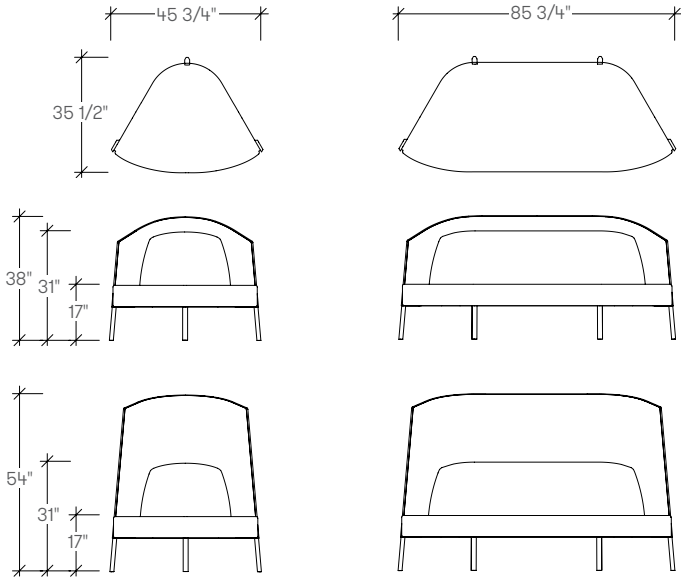

dimensions

- Designed and tested for users up to 300 lbs
- Meets ANSI/BIFMA requirements

Note
* Due to the height and width of the high-back, it will not fit through a standard 30" wide door. Verify all site dimensions before ordering.

Lounge Chair Low Back & High Back* - **STFS1**
Settee Low Back & High Back* - **STFS2**