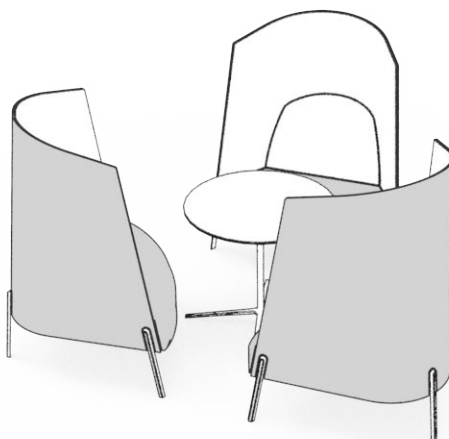

Bevy Round Coffee Table shown.