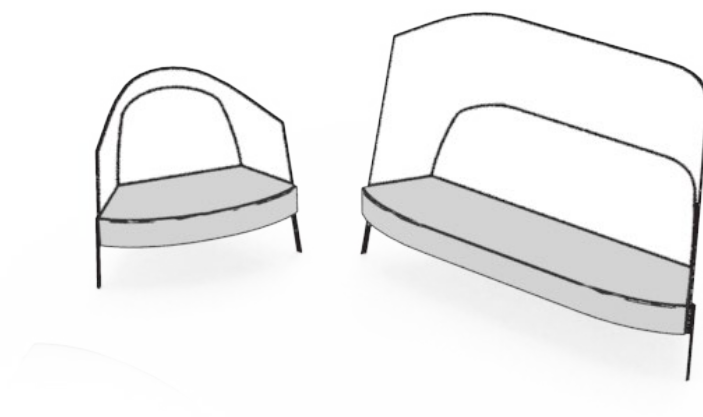

Fractals consists of two simple pieces: a Settee and Lounge Chair, with either low or high backs to create various degrees of surround and privacy. An optional power unit is available for added functionality and mounts below the seat.