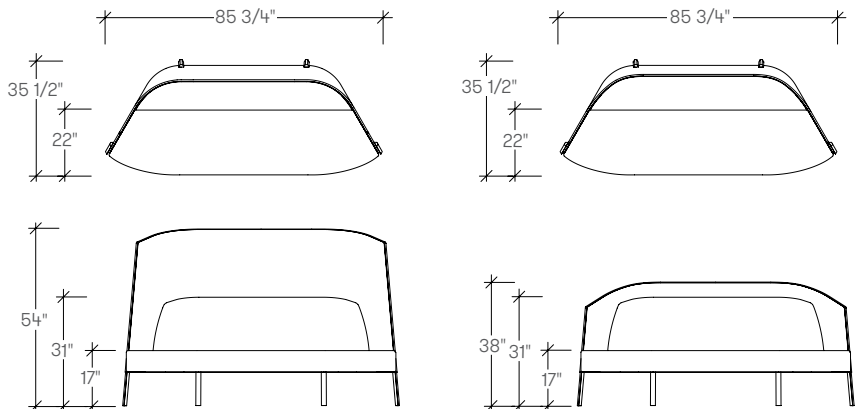

Fractals Settee - Contrasting Outer Back
(STFB)