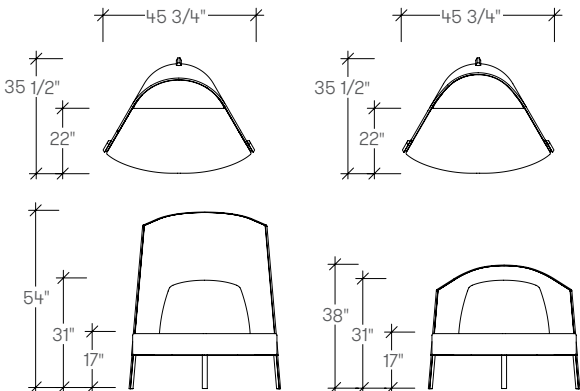

Lounge Chair - Contrasting Outer Back
(STFB)