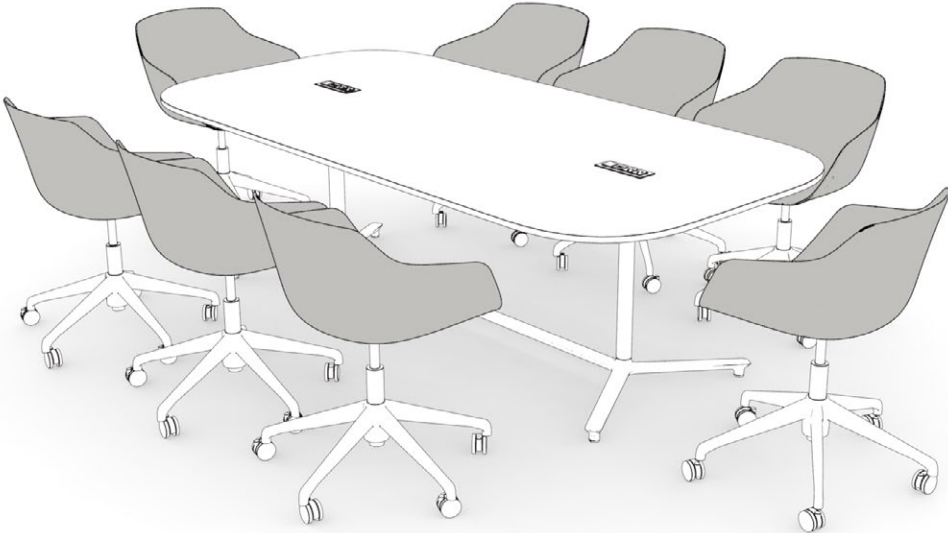

kuskoa bi by Alki

features

Kuskoa Bi is a statement piece you can sit on. The rugged shell can be finished two ways and optionally upholstered in total or embellished with just an upholstered seat pad. The cut out shell provides ample back and arm support for long stretches of work. Two desk versions offer supreme mobility, available with a 4-star swivel and 5-star caster in two powdercoat finishes. The guest chair sits firmly on a solid oak trestle available in five finishes. Perfect for collaboration and conference room scenarios.

dimensions

Kuskoa Bi Desk Chair

Kuskoa Bi Chair, Wood Leg

kuskoa bi by Alki

planning

A variety of configurations can be achieved with Kuskoa Bi, allowing for various configurations. The following typical demonstrate the versatility that can be achieved.

specifying kuskoo bi finishes

Kuskoo Bi offers three upholstery styles: No Upholstery, Seat Pad Upholstery and Full Upholstery.

- 1 Seat Pad Upholstery**
Select the seat upholstery
- 2 Full Upholstery**
Select the entire seat and back upholstery