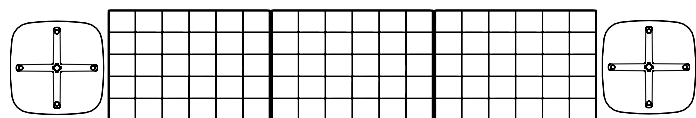

kuskoa bi by Alki

planning

A variety of configurations can be achieved with Kuskoa Bi, allowing for various configurations. The following typical demonstrate the versatility that can be achieved.

Kuskoa Bi 5-Star Base