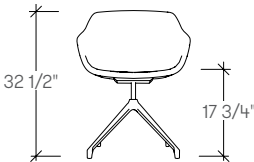

kuskoa bi by Alki

features

Kuskoa Bi is a statement piece you can sit on. The rugged shell can be finished two ways and optionally upholstered in total or embellished with just an upholstered seat pad. The cut out shell provides ample back and arm support for long stretches of work. Two desk versions offer supreme mobility, available with a four-star swivel and five-star caster in two powdercoat finishes. The guest chair sits firmly on a solid oak trestle available in five finishes. Perfect for collaboration and conference room scenarios.

dimensions

Kuskoa Bi Desk Chair

Four-Star Swivel
(ALKDA)

Five-Star Task
(ALKDB)

Kuskoa Bi Chair, Wood Four Leg

(ALKB)

kuskoa bi by Alki

planning