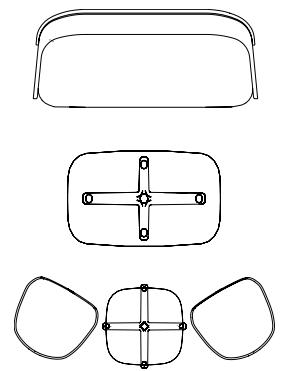

Kuskoa Bi Wood Base