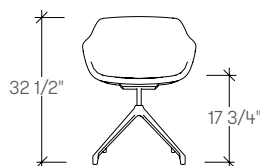

kuskoa bi by Alki

features

Kuskoa Bi is a statement piece you can sit on. The rugged shell can be finished two ways and optionally upholstered in total or embellished with just an upholstered seat pad. The cut out shell provides ample back and arm support for long stretches of work. Two desk versions offer supreme mobility, available with a 4-star swivel and 5-star caster in two powdercoat finishes. The guest chair sits firmly on a solid oak trestle available in five finishes. Perfect for collaboration and conference room scenarios.

dimensions

Kuskoa Bi Desk Chair

4-Star Swivel
(ALKDA)

5-Star Task
(ALKDB)

Kuskoa Bi Chair, Wood Leg

(ALKB)

kuskoa bi by Alki

planning