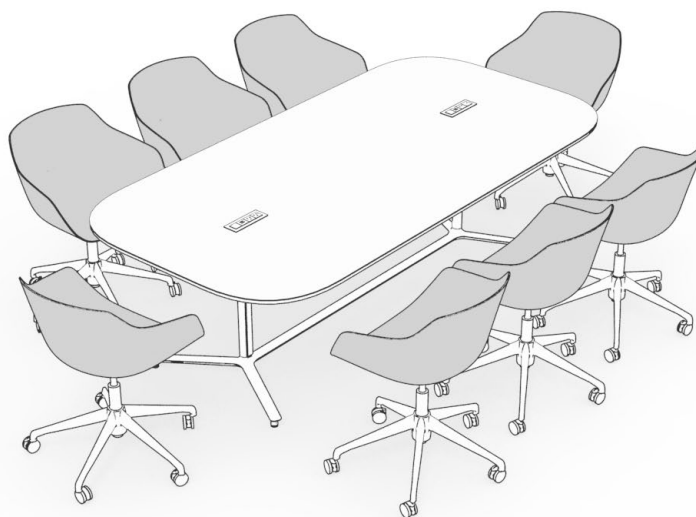

kuskoa bi by Alki

features

Kuskoa Bi is a statement piece you can sit on. The rugged shell can be finished two ways and optionally upholstered in total or embellished with just an upholstered seat pad. The cut out shell provides ample back and arm support for long stretches of work. Two desk versions offer supreme mobility, available with a 4-star swivel and 5-star caster in two powdercoat finishes. The guest chair sits firmly on a solid oak trestle available in five finishes. Perfect for collaboration and conference room scenarios.

dimensions

Kuskoa Bi Desk Chair

4-Star Swivel
(ALKDA)

5-Star Task
(ALKDB)

Kuskoa Bi Chair, Wood Leg

(ALKB)

kuskoa bi by Alki

planning