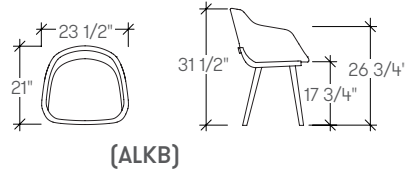

kuskoa bi by Alki

features

Kuskoa Bi is a statement piece you can sit on. The rugged shell can be finished two ways and optionally upholstered in total or embellished with just an upholstered seat pad. The cut out shell provides ample back and arm support for long stretches of work. Two desk versions offer supreme mobility, available with a 4-star swivel and 5-star caster in two powdercoat finishes. The guest chair sits firmly on a solid oak trestle available in five finishes. Perfect for collaboration and conference room scenarios.

dimensions

Kuskoa Bi Desk Chair

Kuskoa Bi Chair, Wood Leg

kuskoa bi by Alki

planning

A variety of configurations can be achieved with Kuskoa Bi, allowing for various configurations. The following typical demonstrate the versatility that can be achieved.