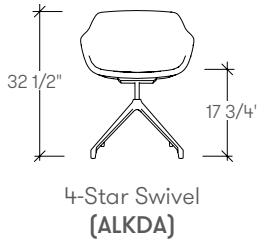

kuskoa bi by Alki

features

Kuskoa Bi is a statement piece you can sit on. The rugged shell can be finished two ways and optionally upholstered in total or embellished with just an upholstered seat pad. The cut out shell provides ample back and arm support for long stretches of work. Two desk versions offer supreme mobility, available with a 4-star swivel and 5-star caster in two powdercoat finishes. The guest chair sits firmly on a solid oak trestle available in five finishes. Perfect for collaboration and conference room scenarios.

dimensions

Kuskoa Bi Desk Chair

Kuskoa Bi Chair, Wood Leg

kuskoa bi by Alki

planning

A variety of configurations can be achieved with Kuskoa Bi, allowing for various configurations. The following typical demonstrate the versatility that can be achieved.