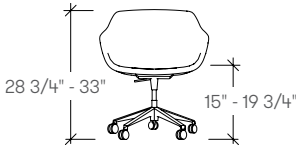

kuskoa bi by Alki

features

Kuskoa Bi is a statement piece you can sit on. The rugged shell can be finished two ways and optionally upholstered in total or embellished with just an upholstered seat pad. The cut out shell provides ample back and arm support for long stretches of work. Two desk versions offer supreme mobility, available with a four-star swivel and five-star caster in two powdercoat finishes. The guest chair sits firmly on a solid oak trestle available in five finishes. Perfect for collaboration and conference room scenarios.

dimensions

Kuskoa Bi Desk Chair

Four-Star Swivel
(ALKDA)

Five-Star Task
(ALKDB)

Kuskoa Bi Chair, Wood Four Leg

(ALKB)

kuskoa bi by Alki

planning