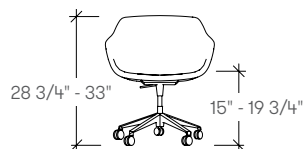

kuskoa bi by Alki

features

Kuskoa Bi is a statement piece you can sit on. The rugged shell can be finished two ways and optionally upholstered in total or embellished with just an upholstered seat pad. The cut out shell provides ample back and arm support for long stretches of work. Two desk versions offer supreme mobility, available with a 4-star swivel and 5-star caster in two powdercoat finishes. The guest chair sits firmly on a solid oak trestle available in five finishes. Perfect for collaboration and conference room scenarios.

dimensions

Kuskoa Bi Desk Chair

4-Star Swivel
(ALKDA)

5-Star Task
(ALKDB)

Kuskoa Bi Chair, Wood Leg

(ALKB)

kuskoa bi by Alki

planning