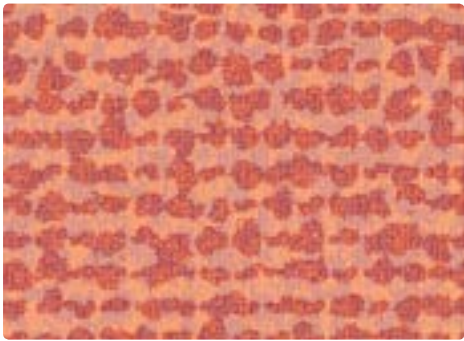

Content

Face:

95% Polycarbonate

Polyurethane +

5% Silicone

Back:

100% Polyester Knit

Abrasion

Hive Mind 4063-05

Silver Lining 4063-04

Pale Shadow 4063-03

Grey Matter 4063-02

Deep Space 4063-01

Neutral Ground 4063-06

Grassroots 4063-07

Rosy Outlook 4063-11

Jaded 4063-08

Heat Wave 4063-12

Blue Skies 4063-10

Punchline 4063-13

Deep Dive 4063-09

Meta Texture by Luum

With Meta Texture, Luum presents a three-color printed polyurethane featuring a pattern that appears deeply textural, creating the illusion of dimension and shadow across surfaces. Inspired by classic tweeds, each layer of the print interacts to create the feeling of interwoven threads. The 13 colorways in this palette vary in depth and shade to provide an option to suit any mood. Engineered to be more durable to hydrolysis, Meta Texture is a bleach-cleanable polyurethane, well suited for healthcare applications.