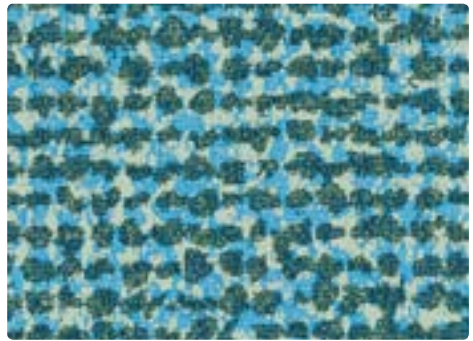

Content

Face:

95% Polycarbonate

Polyurethane +

5% Silicone

Back:

100% Polyester Knit

Abrasion

Hive Mind 4063-05

Silver Lining 4063-04

Pale Shadow 4063-03

Grey Matter 4063-02

Deep Space 4063-01

Neutral Ground 4063-06

Grassroots 4063-07

Rosy Outlook 4063-11

Jaded 4063-08

Heat Wave 4063-12

Blue Skies 4063-10

Punchline 4063-13

Deep Dive 4063-09

Meta Texture by Luum

With Meta Texture, Luum presents a three-color printed polyurethane featuring a pattern that appears deeply textural, creating the illusion of dimension and shadow across surfaces. Inspired by classic tweeds, each layer of the print interacts to create the feeling of interwoven threads. The 13 colorways in this palette vary in depth and shade to provide an option to suit any mood. Engineered to be more durable to hydrolysis, Meta Texture is a bleach-cleanable polyurethane, well suited for healthcare applications.