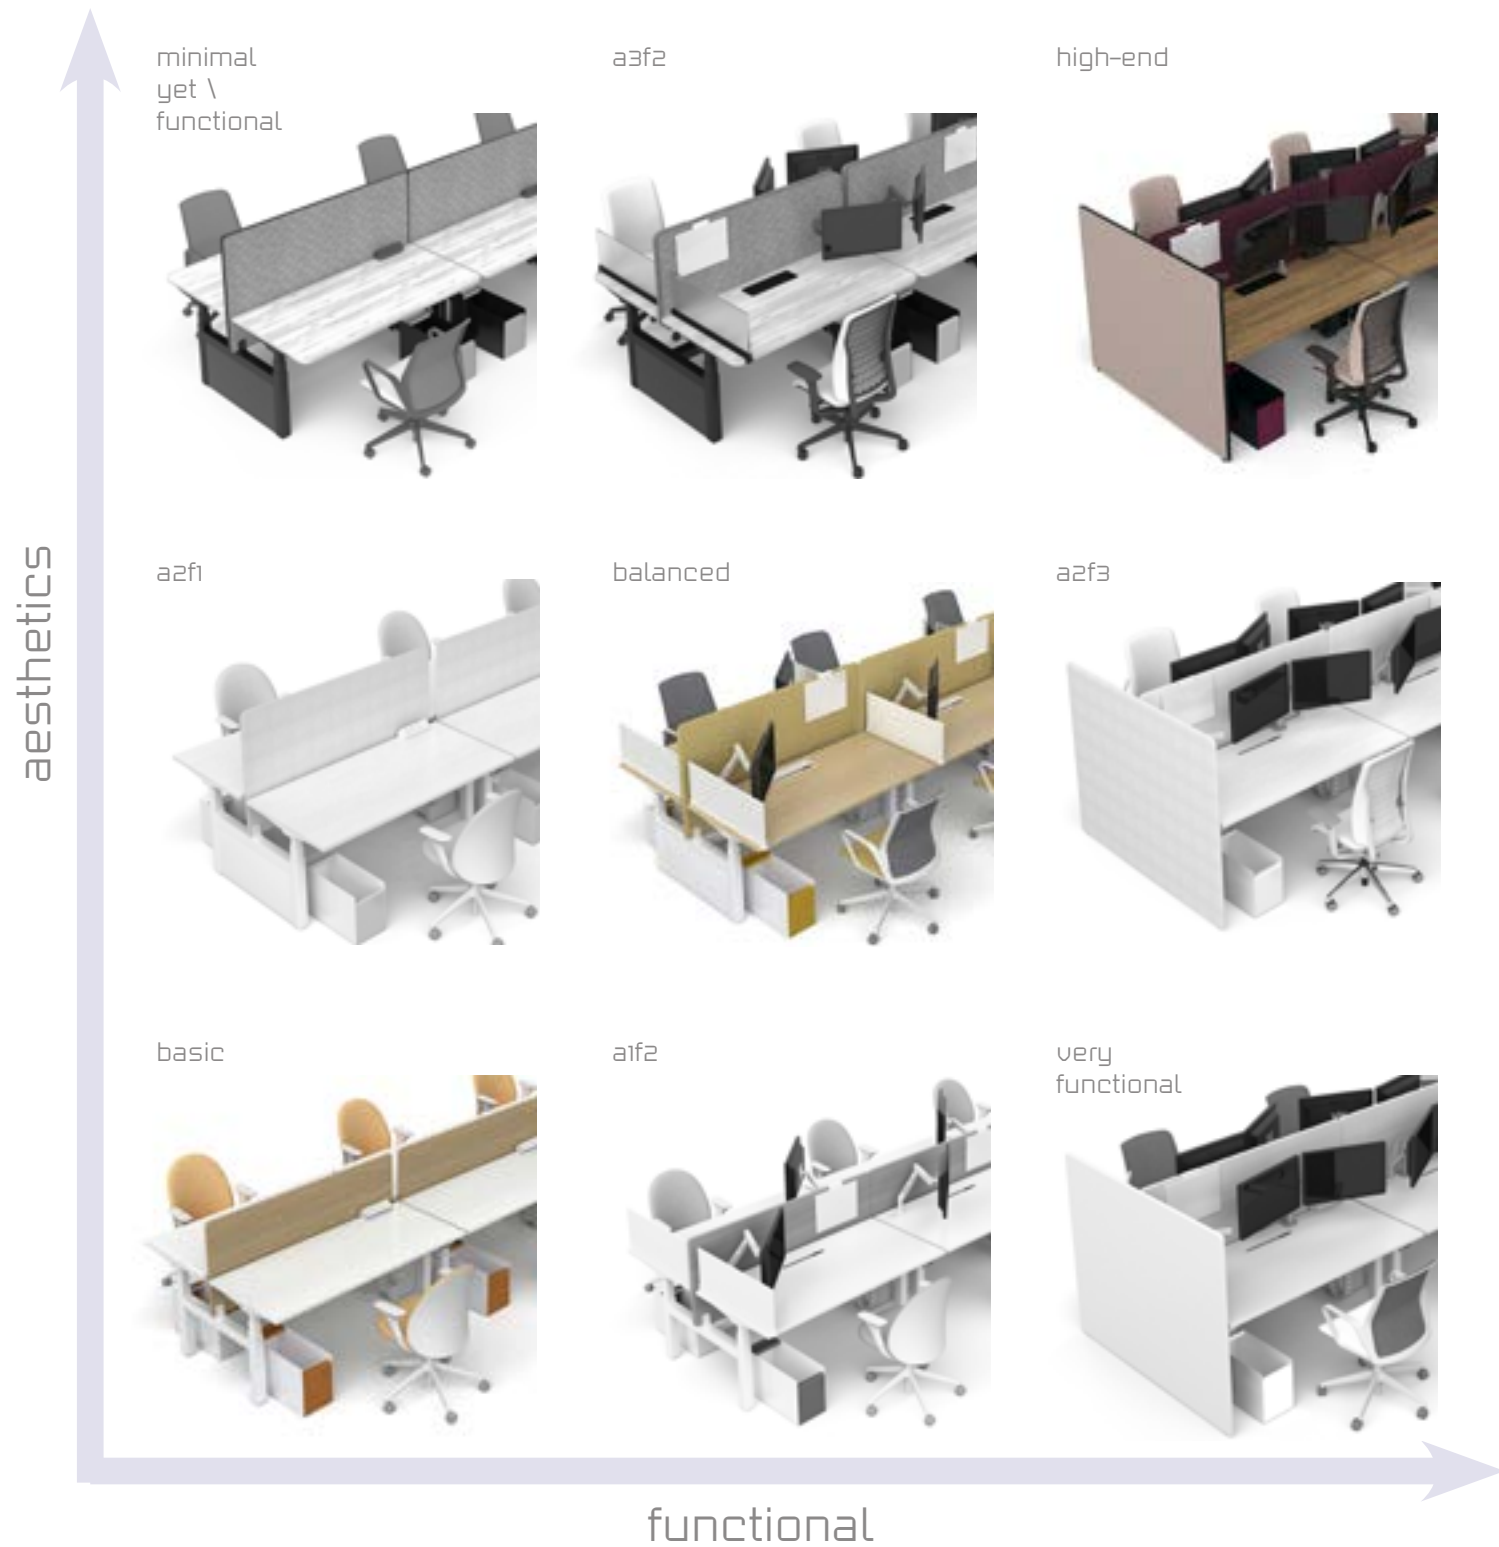

tuning to the best solution

start here:

determine a starting point

We understand that each organisation is unique, but there are general commonalities in terms of how they work and the type of work they support. Let's figure out the best solution by determining a starting point.

Select which is important for your organisation.

Function over aesthetic features?
☐ Basic

OR

Highly functional workplace with aesthetic features?
☐ High-End

OR

A balance of function and aesthetics?
☐ Balanced

adjust the functionality :

dial it to the left or right

Next, fine-tune the workstation against the functionality aspect.

Move to the LEFT box if:

- Your workers are mostly Nomadic Workers.
- They can work anywhere with their mobile devices and are often out of the office.

Move to the RIGHT box if:

- Your workers are mostly Resident Workers.
- They work with multi-screen, need high tech support such as UPS or special peripherals and are highly focused on their own task at the workstations.

*You might be back to the original box even after you dial it LEFT or RIGHT.

adjust the aesthetic :

dial it up or down

Finally, pick the right aesthetics or design detailing for your work setting.

Move a box UP if you focus on:

- Colours, design language and aesthetics.
- The finer detailing of furniture or objects.

Move a box DOWN if you focus on:

- Standardisation, conformity and process excellence.
- Professionalism, maturity, and corporate aesthetics.

*Aesthetics is subjective and are based on personal preference.