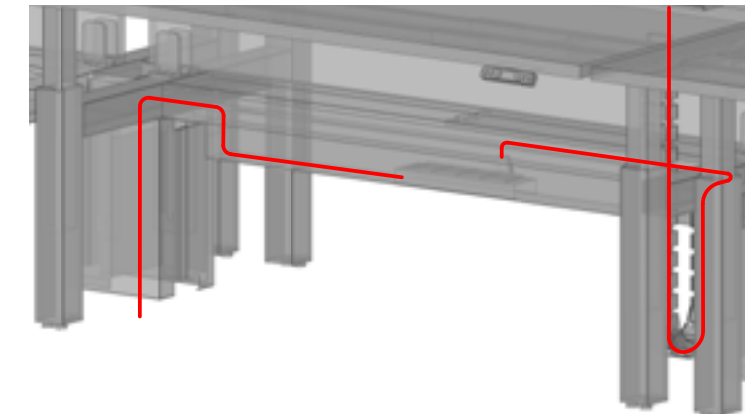

power delivery

- 01 flip up
- 02 grommet
- 03 table mount

accessories

- 01 bag drop
- 02 whiteboard

* The finishes are for illustration purposes only, not the actual available finish.

There are four types of power delivery options available. From shared capacity to high capacity, hiSpace offers it all.

no spine tray

This is used when power cables for the workstation can be shared from an adjacent workstation that has a spine tray. It is only possible if the power delivery does not need to be shared with subsequent workstations.

low capacity spine tray

This option is for low power cabling requirements, where wireless devices are mostly used and cables only pass through the spine tray.

medium capacity spine tray

This option is used where cabling to workstations is significant. Two or three circuits are attached to each workstation, in addition to the height adjustable power mechanism. This tray can accommodate limited power boxes and outlets besides cabling – suited for GB plug (British style), power boxes and outlets.