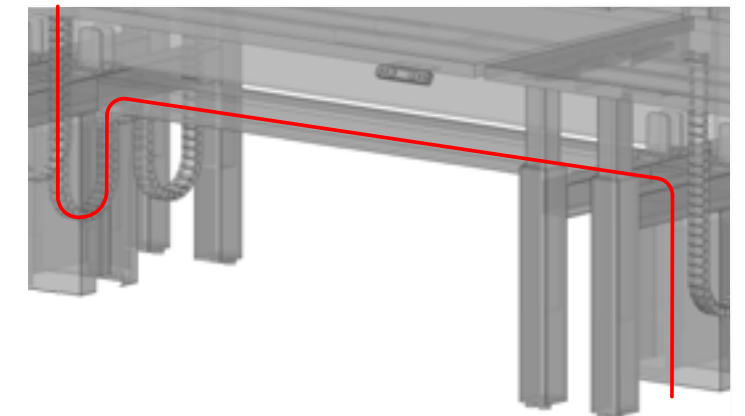

define your own

spine tray

- 01 no spine tray
- 02 low capacity spine tray
- 03 medium capacity spine tray
- 04 high capacity spine tray

vertical wire carrier

- 01 low capacity vertical wire carrier
- 02 high capacity vertical wire carrier

power delivery

- 01 flip up
- 02 grommet
- 03 table mount

accessories

- 01 bag drop
- 02 whiteboard

* The finishes are for illustration purposes only, not the actual available finish.

There are four types of power delivery options available. From shared capacity to high capacity, hiSpace offers it all.

no spine tray

This is used when power cables for the workstation can be shared from an adjacent workstation that has a spine tray. It is only possible if the power delivery does not need to be shared with subsequent workstations.