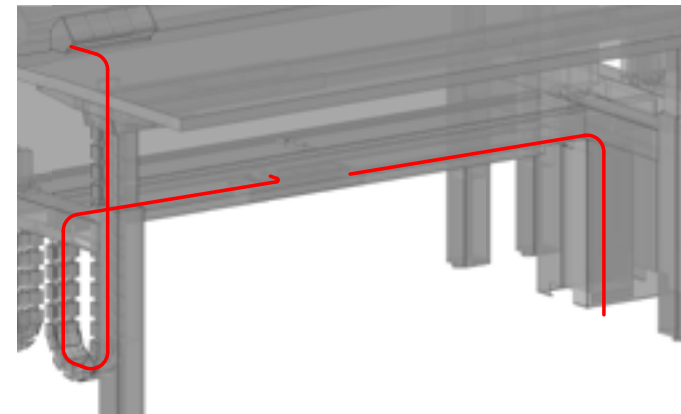

medium capacity spine tray

This option is used where cabling to workstations is significant. Two or three circuits are attached to each workstation, in addition to the height adjustable power mechanism. This tray can accommodate limited power boxes and outlets besides cabling – suited for GB plug (British style), power boxes and outlets.