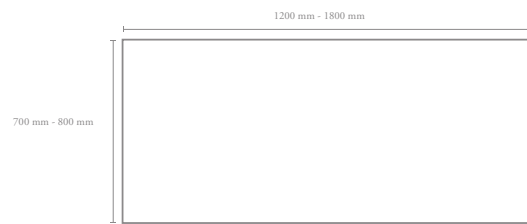

www.teknion.com

IN EUROPE
11 Bowling Green Lane
Clerkenwell, London
EC1R 0BG
United Kingdom
Tel 44.20.7490.2101
44.20.7253.6105

IN ASIA
Lot 761 Jalan Haji Sirat
Klang, Selangor
41200 Malaysia
Tel 603.3342.4345
603.3342.3466

IN CANADA
1150 Flint Road
Toronto, Ontario
M3J 2J5 Canada
Tel 866.teknion
866.835.6466

IN THE USA
350 Fellowship Road
Mt Laurel, New Jersey
08054 USA
Tel 877.teknion
877.835.6466

OTHER OFFICES LOCATED IN
South and Central America,
Middle East and Russia
For regional contact information
go to www.teknion.com

EU 05-21
© Teknion 2021
®, ™ trade marks of Teknion Corporation
and/or its subsidiaries or licensed to it.
Patents may be pending.

worksurface width