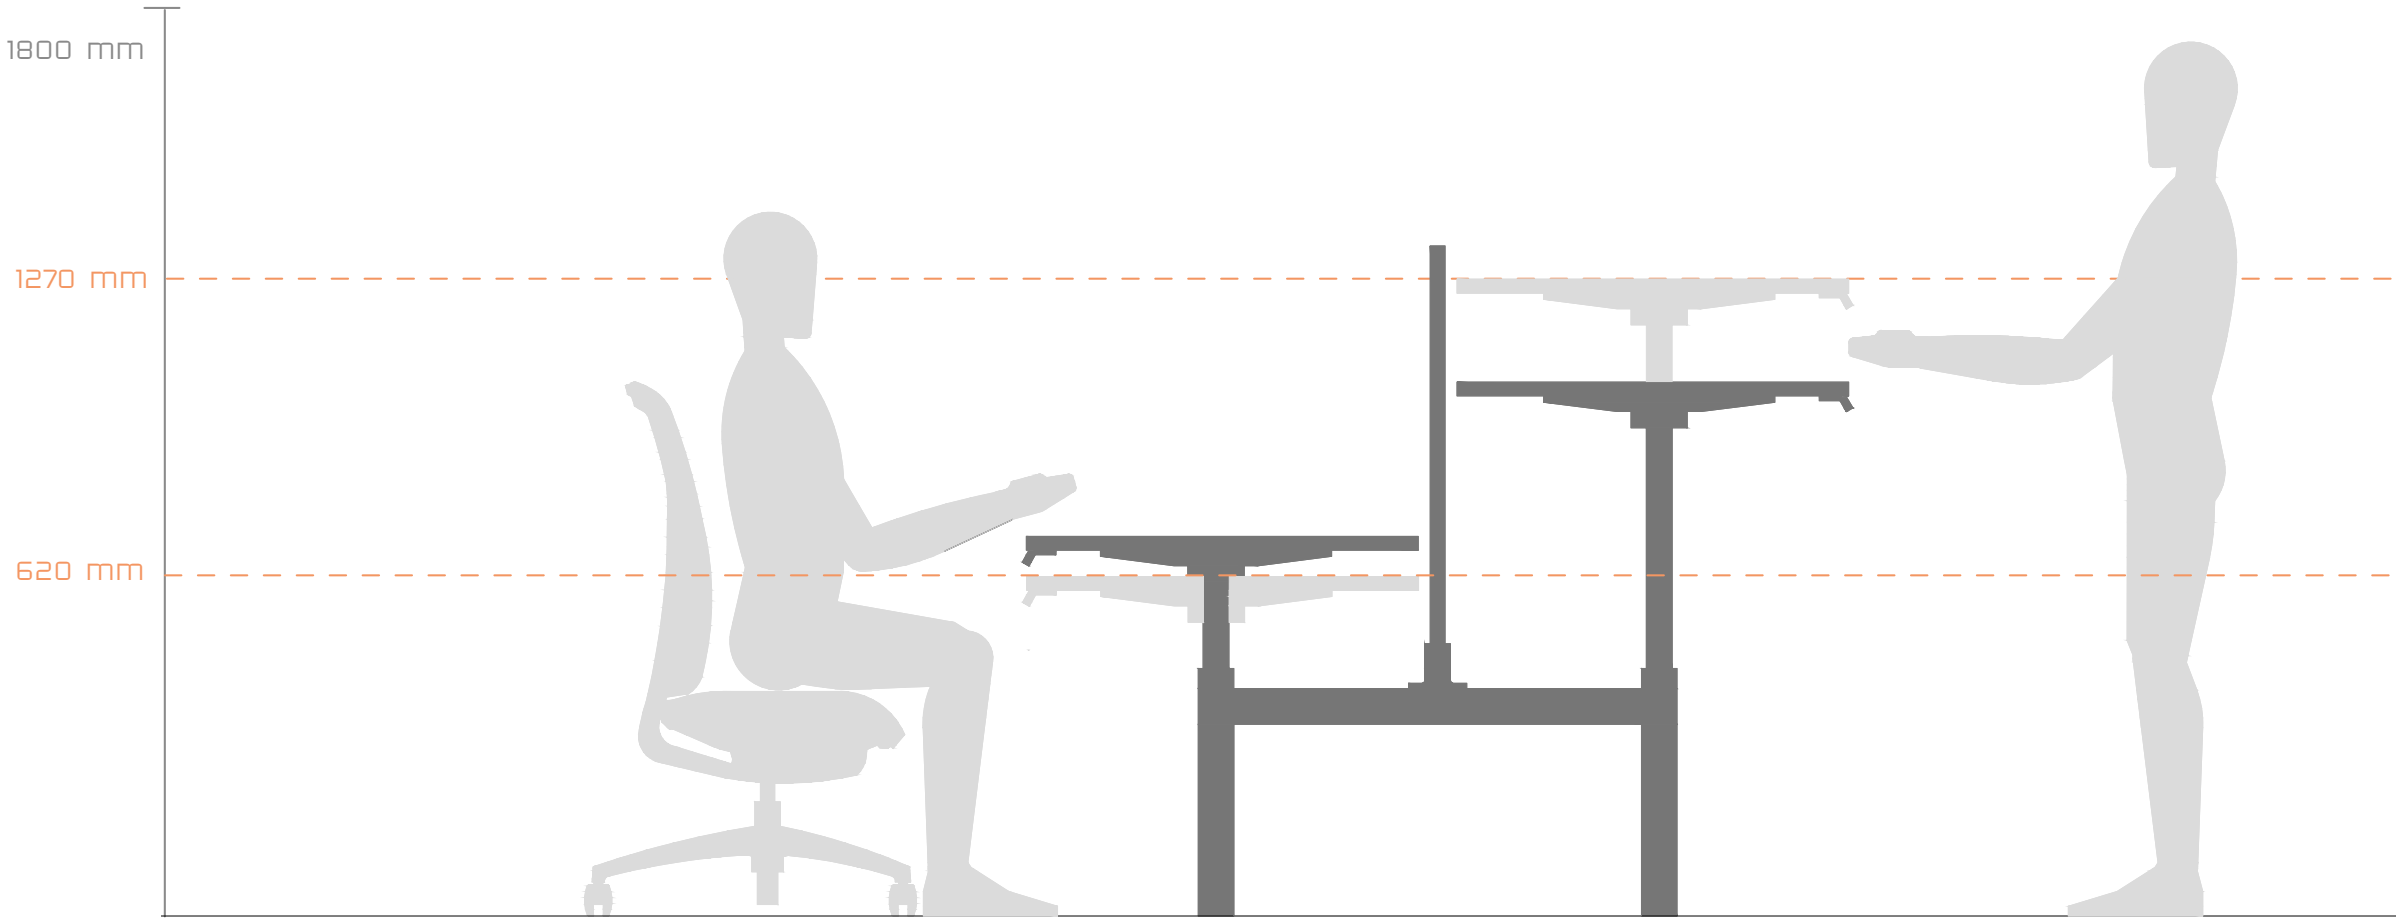

hiSpace was designed based on the understanding that people come in a variety of sizes. Combining a modern aesthetic with a multitude of features, hiSpace is an ergonomic product that meets the design and testing standards of EN.

The diagram shows the ergonomics height-adjustment range for EN.

height-adjustable range for en

sit to stand
620 mm - 1270 mm

www.teknion.com

IN EUROPE
 11 Bowling Green Lane
 Clerkenwell, London
 EC1R 0BG
 United Kingdom
 Tel 44.20.7490.2101
 44.20.7253.6105