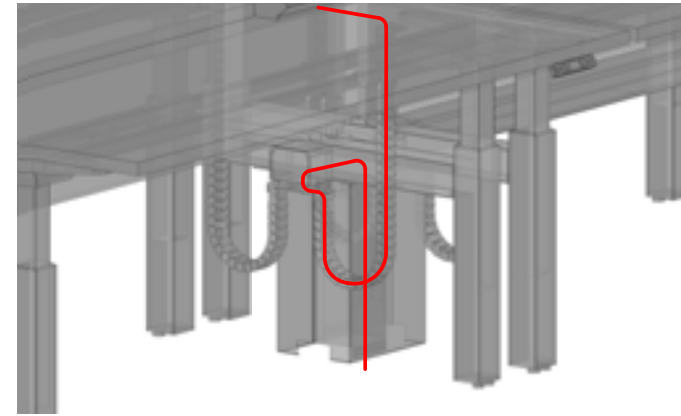

define your own

spine tray

- 01 no spine tray
- 02 low capacity spine tray
- 03 medium capacity spine tray
- 04 high capacity spine tray

vertical wire carrier

- 01 low capacity vertical wire carrier
- 02 high capacity vertical wire carrier

power delivery

- 01 flip up
- 02 grommet
- 03 table mount

accessories

- 01 bag drop
- 02 whiteboard

* The finishes are for illustration purposes only, not the actual available finish.

There are four types of power delivery options available. From shared capacity to high capacity, hiSpace offers it all.

no spine tray

This is used when power cables for the workstation can be shared from an adjacent workstation that has a spine tray. It is only possible if the power delivery does not need to be shared with subsequent workstations.