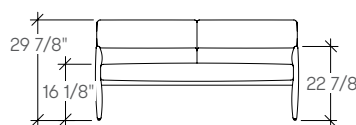

Designer: David Chipperfield

dimensions

Posa, Work Chair
BBPCA

Posa, Lounge Chair
BBPCB

Posa, Two-Seater Sofa
BBPCC

COM/COL material requirement

Yardage is based on a non-patterned fabric. Additional yardage may be required for pattern repeats and the matching required. Leather yield may be affected by the quality of the COL. However, variance in the size of the hides will not affect the yield.

WORK CHAIR, LOUNGE CHAIR AND TWO-SEATER

	COM [yards]	COL [sq. ft]
A Work Chair	3 1/4	58
B Lounge Chair	4 1/4	76
C Two-Seater Sofa	6	108

BBPC posa lounge chair

Product Options

Style	Upholstery Finish	Caster Option	Frame Finish
A Work Chair B Lounge Chair C Two-Seater Sofa	Fabric	Y Yes N No	C9 Polished Aluminum