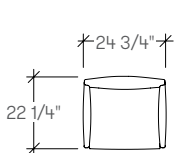

Designer: David Chipperfield

dimensions

Posa, Work Chair
BBPCA

Posa, Lounge Chair
BBPCB

Posa, Two-Seater Sofa
BBPCC

COM/COL material requirement

Yardage is based on a non-patterned fabric. Additional yardage may be required for pattern repeats and the matching required. Leather yield may be affected by the quality of the COL. However, variance in the size of the hides will not affect the yield.