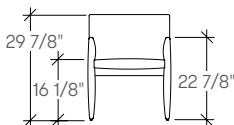

Designer: David Chipperfield

dimensions

Posa, Work Chair
BBPCA

Posa, Lounge Chair
BBPCB

Posa, Two-Seater Sofa
BBPCC

COM/COL material requirement

Yardage is based on a non-patterned fabric. Additional yardage may be required for pattern repeats and the matching required. Leather yield may be affected by the quality of the COL. However, variance in the size of the hides will not affect the yield.