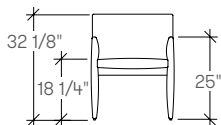

Designer: David Chipperfield

dimensions

Posa, Work Chair
BBPCA

Posa, Lounge Chair
BBPCB

Posa, Two-Seater Sofa
BBPCC

COM/COL material requirement

Yardage is based on a non-patterned fabric. Additional yardage may be required for pattern repeats and the matching required. Leather yield may be affected by the quality of the COL. However, variance in the size of the hides will not affect the yield.

WORK CHAIR, LOUNGE CHAIR AND TWO-SEATER

	COM [yards]	COL [sq. ft]
A Work Chair	3 1/4	58
B Lounge Chair	4 1/4	76
C Two-Seater Sofa	6	108

BBPC posa lounge chair

Product Options

Style	Upholstery Finish	Caster Option	Frame Finish
A Work Chair B Lounge Chair C Two-Seater Sofa	Fabric	Y Yes N No	C9 Polished Aluminum