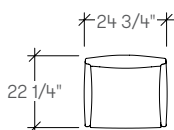

Designer: David Chipperfield

dimensions

- Designed and tested for users up to 110kg/242 lbs
- Meets standard European NEN-16139 requirements

COM/COL material requirement

Yardage is based on a non-patterned fabric. Additional yardage may be required for pattern repeats and the matching required. Leather yield may be affected by the quality of the COL. However, variance in the size of the hides will not affect the yield.