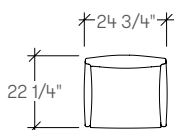

Designer: David Chipperfield

dimensions

- Designed and tested for users up to 110kg/242 lbs
- Meets standard European NEN-16139 requirements

weights

Posa Chair	37 - 42 lbs
------------	-------------

COM/COL material requirement