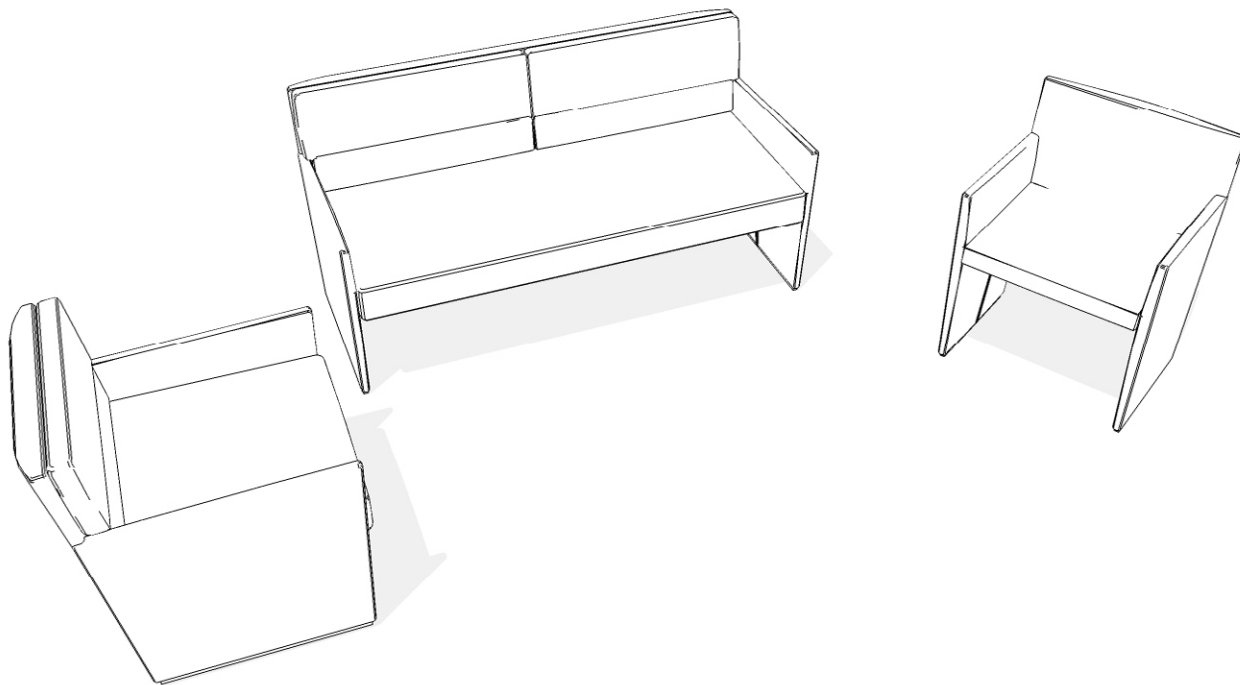

posa

Posa Chairs and Sofas convey a sense of refined luxury while meeting rigorous usage requirements in public spaces. The profile and clean design offers a comfortable seating experience for a variety of spaces.

Designer: David Chipperfield

dimensions

Posa, Work Chair
BBPCA

Posa, Lounge Chair
BBPCB

Posa, Two-Seater Sofa
BBPCC

COM/COL material requirement

Yardage is based on a non-patterned fabric. Additional yardage may be required for pattern repeats and the matching required. Leather yield may be affected by the quality of the COL. However, variance in the size of the hides will not affect the yield.

WORK CHAIR, LOUNGE CHAIR AND TWO-SEATER

	COM [yards]	COL [sq. ft]
A Work Chair	3 1/4	58
B Lounge Chair	4 1/4	76
C Two-Seater Sofa	6	108

BBPC posa lounge chair

Product Options

Style	Upholstery Finish	Caster Option	Frame Finish
A Work Chair B Lounge Chair C Two-Seater Sofa	Fabric	Y Yes N No	C9 Polished Aluminum