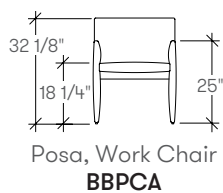

Designer: David Chipperfield

dimensions

- Designed and tested for users up to 110kg/242 lbs
- Meets standard European NEN-16139 requirements

COM/COL material requirement

Yardage is based on a non-patterned fabric. Additional yardage may be required for pattern repeats and the matching required. Leather yield may be affected by the quality of the COL. However, variance in the size of the hides will not affect the yield.

WORK CHAIR	COM [yards]	COL [sq. ft]
A Work Chair	3 1/4	58

BBPC posa chair

Product Options

Style	Upholstery Finish	Caster Option	Frame Finish
A Work Chair	Fabric	Y Yes	C9 Polished Aluminum

	Price												
	COM	COL	Gr.1	Gr.2	Gr.3	Gr.4	Gr.5	Gr.6	Gr.7	Gr.8	Gr.9	Gr.10	Gr.11
A Work Chair	3468	3815	3598	3656	3706	3764	3807	3844	3880	3923	3966	4010	4060
	Gr.12	Gr.13	Gr.14	Gr.15	Gr.16	Leather							
A Work Chair	4118	4190	4262	4335	4407	LB	LC	LD					
						4595	4985	5115					