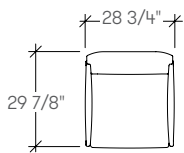

Designer: David Chipperfield

dimensions

Posa, Work Chair
BBPCA

Posa, Lounge Chair
BBPCB

Posa, Two-Seater Sofa
BBPCC

COM/COL material requirement

Yardage is based on a non-patterned fabric. Additional yardage may be required for pattern repeats and the matching required. Leather yield may be affected by the quality of the COL. However, variance in the size of the hides will not affect the yield.

WORK CHAIR, LOUNGE CHAIR AND TWO-SEATER

	COM [yards]	COL [sq. ft]
A Work Chair	3 1/4	58
B Lounge Chair	4 1/4	76
C Two-Seater Sofa	6	108

BBPC posa lounge chair

Product Options

Style	Upholstery Finish	Caster Option	Frame Finish
A Work Chair B Lounge Chair C Two-Seater Sofa	Fabric	Y Yes N No	C9 Polished Aluminum