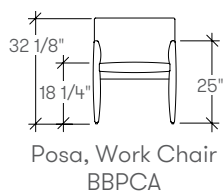

Designer: David Chipperfield

dimensions

- Designed and tested for users up to 110kg/242 lbs
- Meets standard European NEN-16139 requirements

weights

Posa Chair	37 - 42 lbs
------------	-------------

COM/COL material requirement