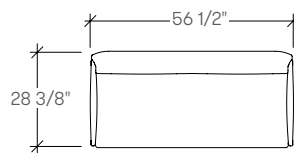

Designer: David Chipperfield

dimensions

Posa, Work Chair
BBPCA

Posa, Lounge Chair
BBPCB

Posa, Two-Seater Sofa
BBPCC

COM/COL material requirement

Yardage is based on a non-patterned fabric. Additional yardage may be required for pattern repeats and the matching required. Leather yield may be affected by the quality of the COL. However, variance in the size of the hides will not affect the yield.

WORK CHAIR, LOUNGE CHAIR AND TWO-SEATER

	COM [yards]	COL [sq. ft]
A Work Chair	3 1/4	58
B Lounge Chair	4 1/4	76
C Two-Seater Sofa	6	108

BBPC posa lounge chair

Product Options

Style	Upholstery Finish	Caster Option	Frame Finish
A Work Chair B Lounge Chair C Two-Seater Sofa	Fabric	Y Yes N No	C9 Polished Aluminum