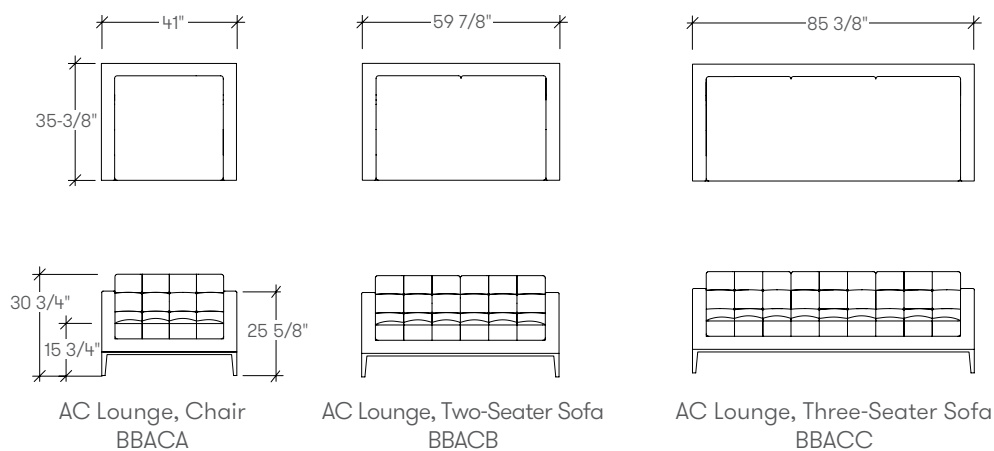

ac lounge

AC Lounge is elegant and timeless, featuring stitched cushions on the seat and backrests. The offering includes two and three-seater sofas, and a lounge chair.

Designer: Antonio Citterio

dimensions

- Designed and tested for users up to 110kg/242 lbs
- Meets standard European NEN-16139 requirements

weights

AC Lounge Lounge Chair	135 - 140 lbs
AC Lounge Lounge Chair (2)	270 - 280 lbs
AC Lounge Lounge Chair, Two-Seater Sofa	175 - 180 lbs
AC Lounge Lounge Chair, Three-Seater Sofa	240 - 245 lbs

CHAIR, TWO-SEATER SOFA, THREE-SEATER SOFA AND OTTOMAN	COM [yards]	COL [sq. ft]
A Chair	6	108
B Two-Seater Sofa	8	144
C Three-Seater Sofa	11 1/2	206

BBAC ac lounge lounge chair

Product Options

Style	Upholstery Finish	Frame Finish
A Chair	Fabric	F8 Bronzed Nickel
B Two-Seater Sofa (59 7/8" / 152cm)		
C Three-Seater Sofa (85 3/8" / 217cm)		

	Style	Price											Leather				
		COM	COL	Gr.1	Gr.2	Gr.3	Gr.4	Gr.5	Gr.6	Gr.7	Gr.8	Gr.9	Gr.10	Gr.11	LB	LC	LD
	A Chair	6517	6909	6795	6919	7027	7151	7244	7321	7399	7491	7584	7677	7785			
	B Two-Seater Sofa	8575	9091	8946	9111	9256	9421	9544	9647	9750	9874	9998	10122	10266			
	C Three-Seater Sofa	10614	11252	11148	11385	11592	11829	12007	12156	12304	12482	12659	12837	13045			
		Gr.12	Gr.13	Gr.14	Gr.15	Gr.16	Gr.17	Gr.18	Gr.19	Gr.20							
	A Chair	7909	8064	8218	8373	8528	8682	8837	8992	9146				8579	9415	9693	
	B Two-Seater Sofa	10431	10637	10843	11050	11256	11462	11668	11875	12081				11318	12432	12803	
	C Three-Seater Sofa	13282	13578	13875	14171	14468	14764	15061	15357	15654				14454	16054	16588	