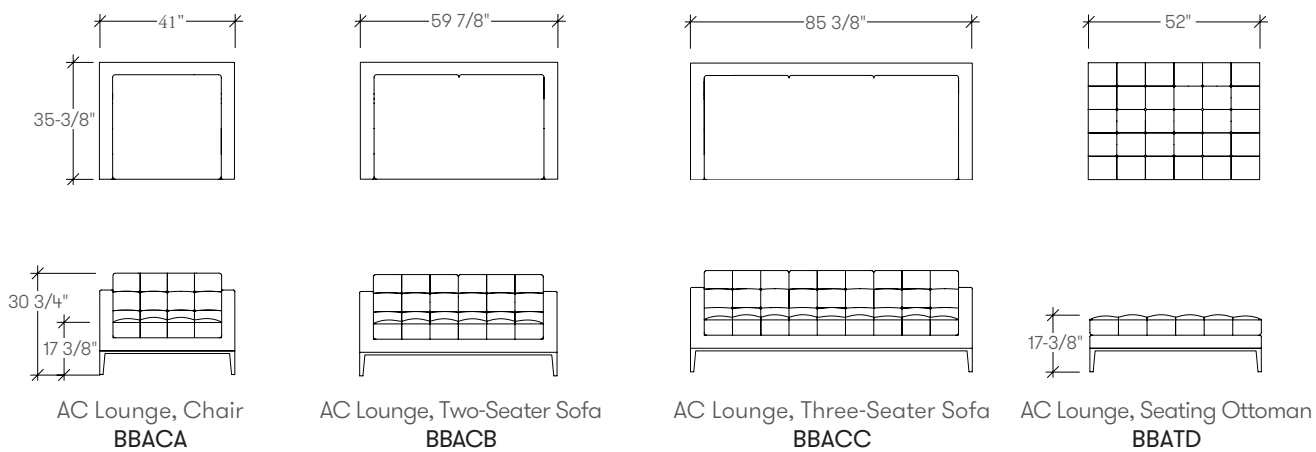

dimensions