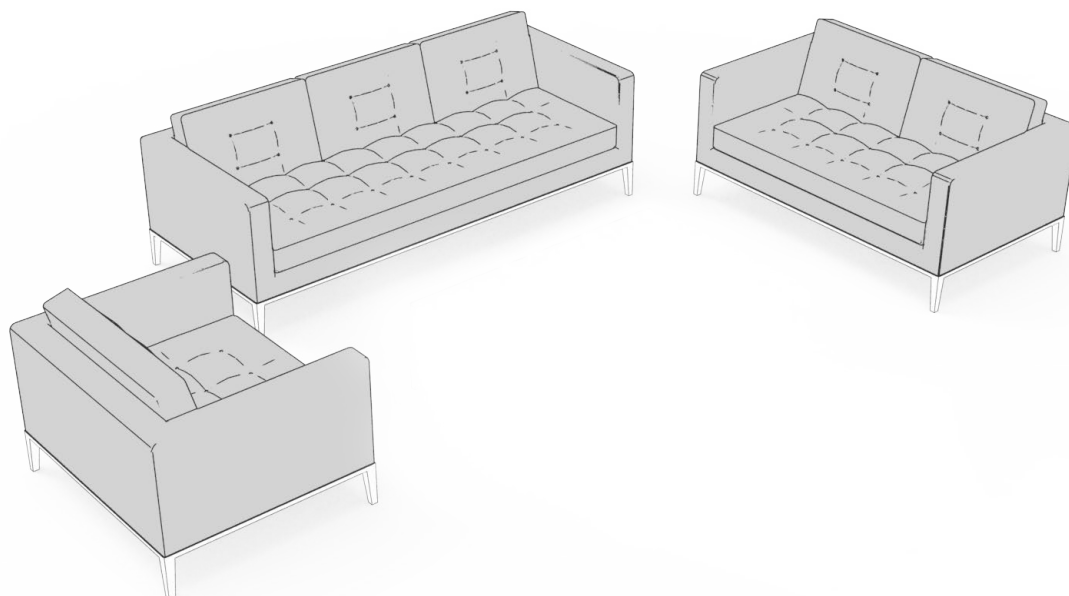

ac lounge

AC Lounge is elegant and timeless, featuring stitched cushions on the seat and backrests. The offering includes two and three-seater sofas, and a lounge chair.

Designer: Antonio Citterio

dimensions

- Designed and tested for users up to 110kg/242 lbs
- Meets standard European NEN-16139 requirements

weights

AC Lounge Lounge Chair	135 - 140 lbs
AC Lounge Lounge Chair (2)	270 - 280 lbs
AC Lounge Lounge Chair, Two-Seater Sofa	175 - 180 lbs
AC Lounge Lounge Chair, Three-Seater Sofa	240 - 245 lbs

CHAIR, TWO-SEATER SOFA, THREE-SEATER SOFA AND OTTOMAN	COM [yards]	COL [sq. ft]
A Chair	6	108
B Two-Seater Sofa	8	144
C Three-Seater Sofa	11 1/2	206

BBAC ac lounge lounge chair

Product Options

Style	Upholstery Finish	Frame Finish
A Chair	Fabric	F8 Bronzed Nickel
B Two-Seater Sofa (59 7/8" / 152cm)		
C Three-Seater Sofa (85 3/8" / 217cm)		