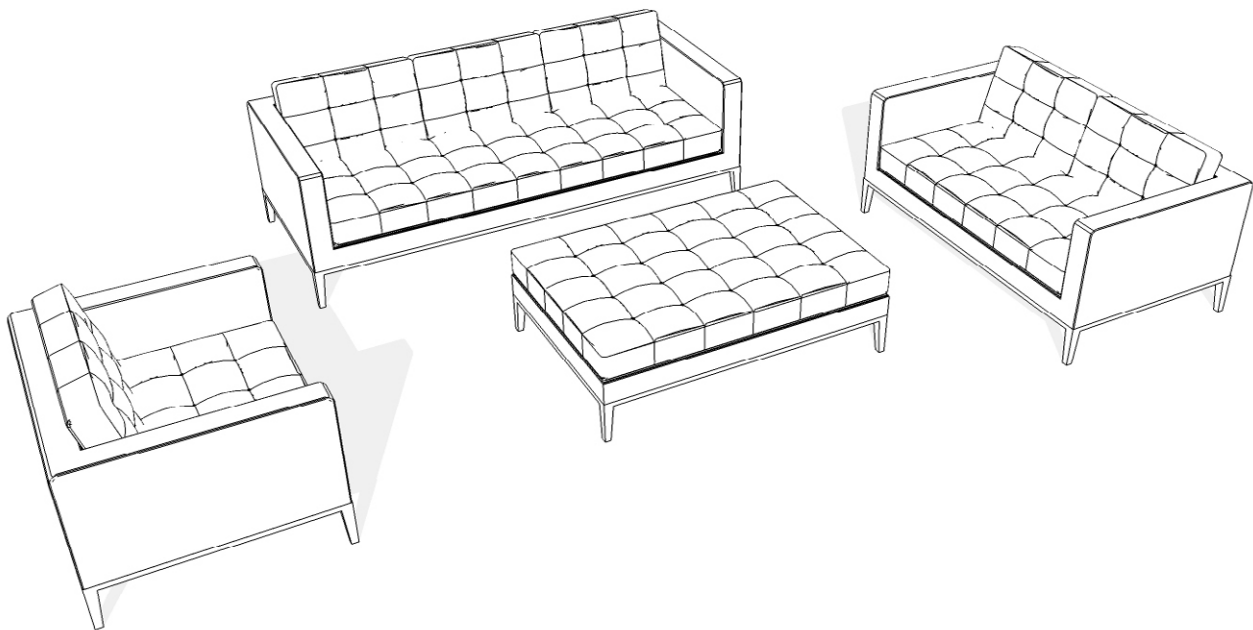

ac lounge

AC Lounge is elegant and timeless, featuring stitched cushions on the seat and backrests. The offering includes two- and three-seater sofas, a lounge chair and an ottoman.

Designer: Antonio Citterio

dimensions

COM/COL material requirement

Yardage is based on a non-patterned fabric. Additional yardage may be required for pattern repeats and the matching required. Leather yield may be affected by the quality of the COL. However, variance in the size of the hides will not affect the yield.

CHAIR, TWO-SEATER SOFA, THREE-SEATER SOFA AND OTTOMAN

	COM [yards]	COL [sq. ft]
A Chair	6	108
B Two-Seater Sofa	8	144
C Three-Seater Sofa	11 1/2	206
D Ottoman	4 1/2	81

BBAC ac lounge lounge chair

Product Options

Style	Upholstery Finish	Frame Finish
A Chair B Two-Seater Sofa (59 7/8" / 152cm) C Three-Seater Sofa (85 3/8" / 217cm)	Fabric	F8 Bronzed Nickel

Price

	COM	COL	Gr.1	Gr.2	Gr.3	Gr.4	Gr.5	Gr.6	Gr.7	Gr.8	Gr.9	Gr.10	Gr.11
A Chair	4510	4961	4750	4857	4950	5057	5137	5203	5270	5350	5430	5510	5603
B Two-Seater Sofa	5933	6526	6253	6395	6520	6662	6769	6857	6946	7053	7160	7266	7391
C Three-Seater Sofa	7345	8080	7805	8009	8188	8393	8546	8674	8802	8955	9108	9262	9441