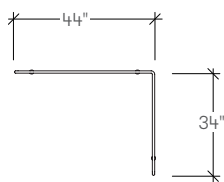

dimensions

Borough Screen, Short
(STHSA)

Borough Screen, Long
(STHSB)

borough

handedness

Borough screens are always handed. Handed designations on units are facing the product.

borough screen, left

borough screen, right

STHSA borough screen, short

Product Options

Configuration	Base Finish
L Left	5G Natural
R Right	5H Dark

Note Borough Screens are freestanding with no attachment hardware included

Price
2195

STHSB borough screen, long