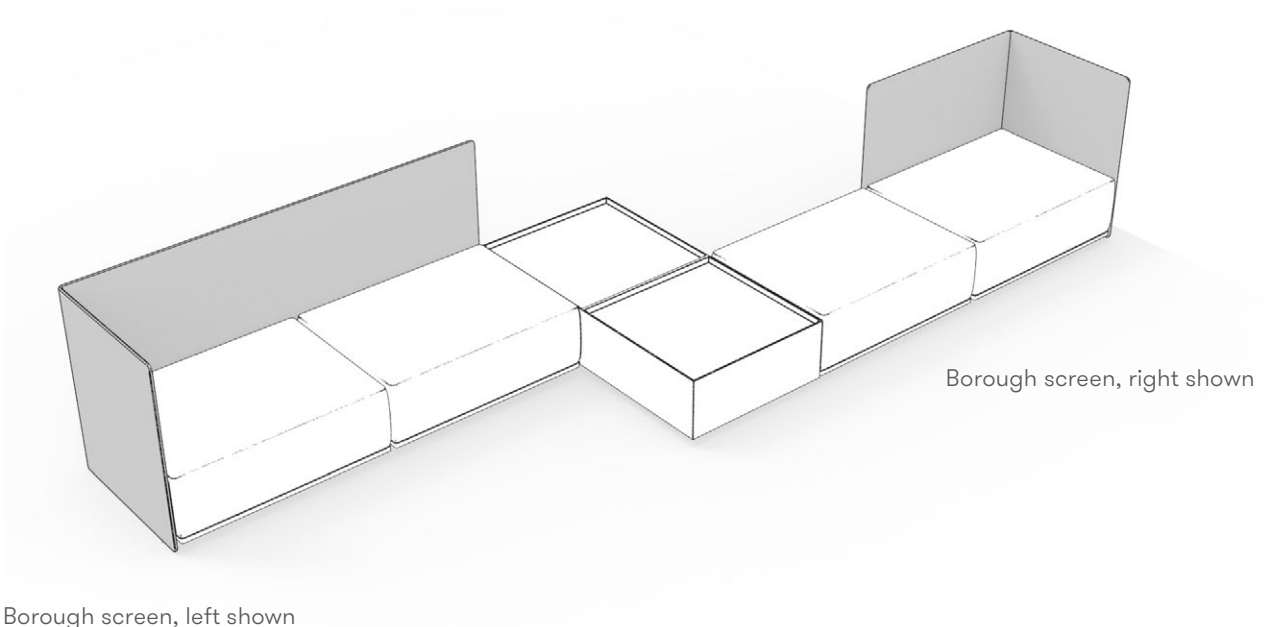

borough

features

Borough is a collection of hospitality oriented elements set to enhance our daily experience as we journey between our destinations. Borough screens natural woven rattan brings a touch of the outdoors into the office landscape.

dimensions

Borough Screen, Short
(STHSA)

Borough Screen, Long
(STHSB)

borough

handedness

Borough screens are always handed. Handed designations on units are facing the product.

borough screen, left

borough screen, right

STHSA borough screen, short

Product Options

Configuration	Base Finish
L Left	5G Natural
R Right	5H Dark

Note Borough Screens are freestanding with no attachment hardware included

Price
2195

STHSB borough screen, long

Product Options

Configuration	Base Finish
L Left	5G Natural
R Right	5H Dark

Note Borough Screens are freestanding with no attachment hardware included

Price
2995