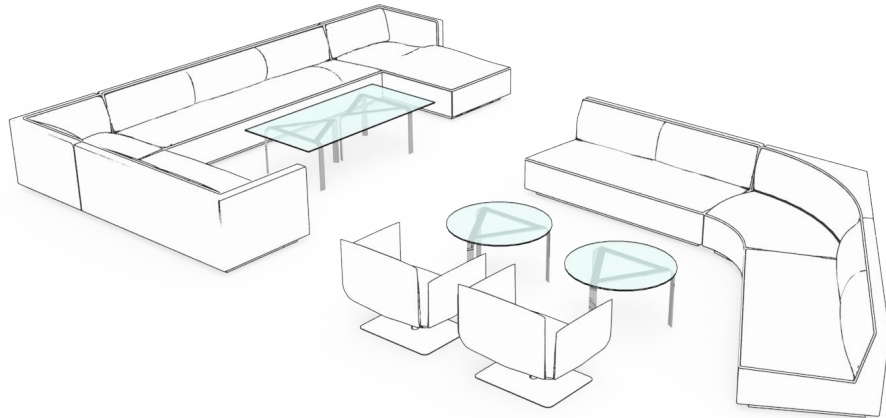

spectrum

Spectrum tables complement Infinito seating and integrate with all Studio TK collections.

dimensions

Low Tables

Square Table
(STTSQ)

Round Table
(STTSD)

Rectangular Table
(STTST)

STTSQ spectrum square table

Product Options

Height	Surface Finish	Edge Trim Style	Frame Finish
A 15" / 38cm Low Height	G Glass K2 White M Solid Surface F Marble	G Flat Edge	C6 Chrome

	Price			
	Glass	White	Solid Surface	Marble
A Low Height	2179	3029	3064	2745

STTSD spectrum round table

Product Options

Height	Surface Finish	Edge Trim Style	Frame Finish
B 17" / 43cm Low Height E 22" / 56cm High Height	G Glass K2 White M Solid Surface F Marble	G Flat Edge	C6 Chrome

	Price			
	Glass	White	Solid Surface	Marble
B Low Height	1647	2356	2060	2474
E High Height	1766	2474	2179	2591

STTST spectrum rectangle table

Product Options

Height	Surface Finish	Edge Trim Style	Frame Finish
B 17" / 43cm Low Height E 22" / 56cm High Height	G Glass K2 White M Solid Surface F Marble	G Flat Edge	C6 Chrome