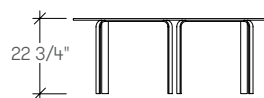

spectrum

Spectrum tables complement Infinito seating and integrate with all Studio TK collections.

dimensions

Low Tables

Square Table
(STTSQ)

Round Table
(STTSD)

Rectangular Table
(STTST)

STTSQ spectrum square table

Product Options

Height	Surface Finish	Edge Trim Style	Frame Finish
A 15" / 38cm Low Height	G Glass K2 White M Solid Surface F Marble	G Flat Edge	C6 Chrome

	Price			
	Glass	White	Solid Surface	Marble
A Low Height	2179	3029	3064	2745

STTSD spectrum round table

Product Options

Height	Surface Finish	Edge Trim Style	Frame Finish
B 17" / 43cm Low Height E 22" / 56cm High Height	G Glass K2 White M Solid Surface F Marble	G Flat Edge	C6 Chrome

	Price			
	Glass	White	Solid Surface	Marble
B Low Height	1647	2356	2060	2474
E High Height	1766	2474	2179	2591

STTST spectrum rectangle table

Product Options

Height	Surface Finish	Edge Trim Style	Frame Finish
B 17" / 43cm Low Height E 22" / 56cm High Height	G Glass K2 White M Solid Surface F Marble	G Flat Edge	C6 Chrome