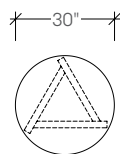

spectrum

Spectrum tables complement Infinito seating and integrate with all Studio TK collections.

dimensions

Low Tables

Square Table
(STTSQ)

Round Table
(STTSD)

Rectangular Table
(STTST)

STTSQ spectrum square table

Product Options

Height	Surface Finish	Edge Trim Style	Frame Finish
A 15" / 38cm Low Height	G Glass K2 White M Solid Surface F Marble	G Flat Edge	C6 Chrome

	Price			
	Glass	White	Solid Surface	Marble
A Low Height	2179	3029	3064	2745

STTSD spectrum round table

Product Options

Height	Surface Finish	Edge Trim Style	Frame Finish
B 17" / 43cm Low Height E 22" / 56cm High Height	G Glass K2 White M Solid Surface F Marble	G Flat Edge	C6 Chrome

	Price			
	Glass	White	Solid Surface	Marble
B Low Height	1647	2356	2060	2474
E High Height	1766	2474	2179	2591

STTST spectrum rectangle table

Product Options

Height	Surface Finish	Edge Trim Style	Frame Finish
B 17" / 43cm Low Height E 22" / 56cm High Height	G Glass K2 White M Solid Surface F Marble	G Flat Edge	C6 Chrome