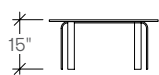

spectrum

Spectrum tables complement Infinito seating and integrate with all Studio TK collections.

dimensions

Low Tables

Square Table
(STTSQ)

Round Table
(STTSD)

Rectangular Table
(STTST)

STTSQ spectrum square table

Product Options

Height	Surface Finish	Edge Trim Style	Frame Finish
A 15" / 38cm Low Height	G Glass K2 White M Solid Surface F Marble	G Flat Edge	C6 Chrome

	Price			
	Glass	White	Solid Surface	Marble
A Low Height	2179	3029	3064	2745

STTSD spectrum round table

Product Options

Height	Surface Finish	Edge Trim Style	Frame Finish
B 17" / 43cm Low Height E 22" / 56cm High Height	G Glass K2 White M Solid Surface F Marble	G Flat Edge	C6 Chrome

	Price			
	Glass	White	Solid Surface	Marble
B Low Height	1647	2356	2060	2474
E High Height	1766	2474	2179	2591

STTST spectrum rectangle table

Product Options

Height	Surface Finish	Edge Trim Style	Frame Finish
B 17" / 43cm Low Height E 22" / 56cm High Height	G Glass K2 White M Solid Surface F Marble	G Flat Edge	C6 Chrome