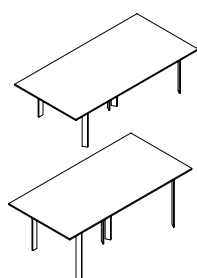

STTSD spectrum round table

Product Options

Height	Surface Finish	Edge Trim Style	Frame Finish
B 17" / 43cm Low Height E 22" / 56cm High Height	G Glass K2 White M Solid Surface F Marble	G Flat Edge	C6 Chrome

	Price			
	Glass	White	Solid Surface	Marble
B Low Height	1647	2356	2060	2474
E High Height	1766	2474	2179	2591

STTST spectrum rectangle table

Product Options

Height	Surface Finish	Edge Trim Style	Frame Finish
B 17" / 43cm Low Height E 22" / 56cm High Height	G Glass K2 White M Solid Surface F Marble	G Flat Edge	C6 Chrome