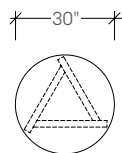

spectrum

Spectrum tables complement the leg detail of Spectrum seating and integrate with all Studio TK collections.

dimensions

Low Tables

Square Table
STTSQ

Round Table
STTSD

Rectangular Table
STTST

STTSQ spectrum square table

Product Options

Height	Surface Finish	Edge Trim Style	Frame Finish
A 15" / 38cm Low Height	G Glass K2 White M Solid Surface F Marble	G Flat Edge	C6 Chrome

	Price			
A Low Height	Glass	White	Solid Surface	Marble
	1937	2693	2441	2725

STTSD spectrum round table

Product Options

Height	Surface Finish	Edge Trim Style	Frame Finish
B 17" / 43cm Low Height E 22" / 56cm High Height	G Glass K2 White M Solid Surface F Marble	G Flat Edge	C6 Chrome

	Price			
B Low Height E High Height	Glass	White	Solid Surface	Marble
	1465 1570	2095 2200	1832 1937	2200 2305

STTST spectrum rectangle table

Product Options

Height	Surface Finish	Edge Trim Style	Frame Finish
B 17" / 43cm Low Height E 22" / 56cm High Height	G Glass K2 White M Solid Surface F Marble	G Flat Edge	C6 Chrome