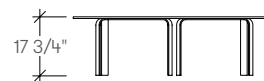

spectrum

Spectrum tables complement Infinito seating and integrate with all Studio TK collections.

dimensions

Low Tables

Square Table
(STTSQ)

Round Table
(STTSD)

Rectangular Table
(STTST)

STTSQ spectrum square table

Product Options

Height	Surface Finish	Edge Trim Style	Frame Finish
A 15" / 38cm Low Height	G Glass K2 White M Solid Surface F Marble	G Flat Edge	C6 Chrome

	Price			
	Glass	White	Solid Surface	Marble
A Low Height	2179	3029	3064	2745

STTSD spectrum round table

Product Options

Height	Surface Finish	Edge Trim Style	Frame Finish
B 17" / 43cm Low Height E 22" / 56cm High Height	G Glass K2 White M Solid Surface F Marble	G Flat Edge	C6 Chrome

	Price			
	Glass	White	Solid Surface	Marble
B Low Height	1647	2356	2060	2474
E High Height	1766	2474	2179	2591

STTST spectrum rectangle table

Product Options

Height	Surface Finish	Edge Trim Style	Frame Finish
B 17" / 43cm Low Height E 22" / 56cm High Height	G Glass K2 White M Solid Surface F Marble	G Flat Edge	C6 Chrome