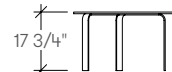

spectrum

Spectrum tables complement the leg detail of Spectrum seating and integrate with all Studio TK collections.

dimensions

Low Tables

Square Table
STTSQ

Round Table
STTSD

Rectangular Table
STTST

STTSQ spectrum square table

Product Options

Height	Surface Finish	Edge Trim Style	Frame Finish
A 15" / 38cm Low Height	G Glass K2 White M Solid Surface F Marble	G Flat Edge	C6 Chrome

	Price			
A Low Height	Glass	White	Solid Surface	Marble
	1937	2693	2441	2725

STTSD spectrum round table

Product Options

Height	Surface Finish	Edge Trim Style	Frame Finish
B 17" / 43cm Low Height E 22" / 56cm High Height	G Glass K2 White M Solid Surface F Marble	G Flat Edge	C6 Chrome

	Price			
B Low Height E High Height	Glass	White	Solid Surface	Marble
	1465 1570	2095 2200	1832 1937	2200 2305

STTST spectrum rectangle table

Product Options

Height	Surface Finish	Edge Trim Style	Frame Finish
B 17" / 43cm Low Height E 22" / 56cm High Height	G Glass K2 White M Solid Surface F Marble	G Flat Edge	C6 Chrome