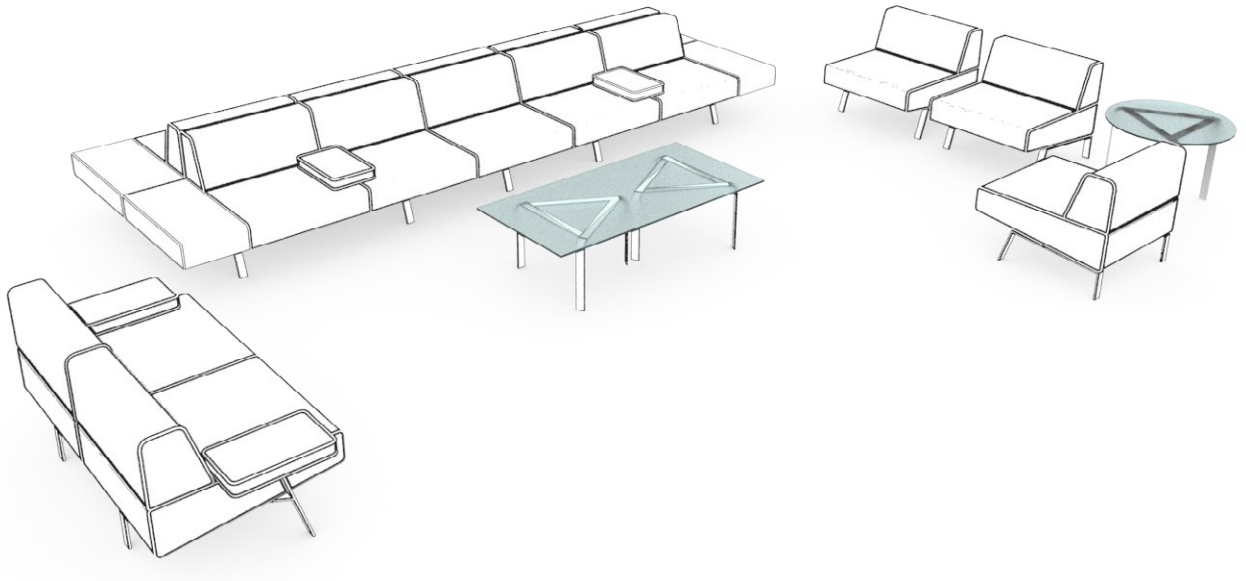

spectrum

Spectrum tables complement the leg detail of Spectrum seating and integrate with all Studio TK collections.

dimensions

Low Tables

Square Table
STTSQ

Round Table
STTSD

Rectangular Table
STTST

STTSQ spectrum square table

Product Options

Height	Surface Finish	Edge Trim Style	Frame Finish
A 15" / 38cm Low Height	G Glass K2 White M Solid Surface F Marble	G Flat Edge	C6 Chrome

	Price			
A Low Height	Glass	White	Solid Surface	Marble
	1937	2693	2441	2725

STTSD spectrum round table

Product Options

Height	Surface Finish	Edge Trim Style	Frame Finish
B 17" / 43cm Low Height E 22" / 56cm High Height	G Glass K2 White M Solid Surface F Marble	G Flat Edge	C6 Chrome

	Price			
B Low Height E High Height	Glass	White	Solid Surface	Marble
	1465 1570	2095 2200	1832 1937	2200 2305

STTST spectrum rectangle table

Product Options

Height	Surface Finish	Edge Trim Style	Frame Finish
B 17" / 43cm Low Height E 22" / 56cm High Height	G Glass K2 White M Solid Surface F Marble	G Flat Edge	C6 Chrome