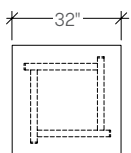

spectrum

Spectrum tables complement the leg detail of Spectrum seating and integrate with all Studio TK collections.

dimensions

Low Tables

Square Table
STTSQ

Round Table
STTSD

Rectangular Table
STTST

STTSQ spectrum square table

Product Options

Height	Surface Finish	Edge Trim Style	Frame Finish
A 15" / 38cm Low Height	G Glass K2 White M Solid Surface F Marble	G Flat Edge	C6 Chrome

	Price			
A Low Height	Glass	White	Solid Surface	Marble
	1937	2693	2441	2725

STTSD spectrum round table

Product Options

Height	Surface Finish	Edge Trim Style	Frame Finish
B 17" / 43cm Low Height E 22" / 56cm High Height	G Glass K2 White M Solid Surface F Marble	G Flat Edge	C6 Chrome

	Price			
B Low Height E High Height	Glass	White	Solid Surface	Marble
	1465 1570	2095 2200	1832 1937	2200 2305

STTST spectrum rectangle table

Product Options

Height	Surface Finish	Edge Trim Style	Frame Finish
B 17" / 43cm Low Height E 22" / 56cm High Height	G Glass K2 White M Solid Surface F Marble	G Flat Edge	C6 Chrome