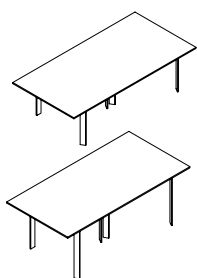

spectrum

Spectrum tables complement the leg detail of Spectrum seating and integrate with all Studio TK collections.

dimensions

Low Tables

Square Table
STTSQ

Round Table
STTSD

Rectangular Table
STTST

STTSQ spectrum square table

STTSD spectrum round table

Product Options

Height	Surface Finish	Edge Trim Style	Frame Finish
B 17" / 43cm Low Height E 22" / 56cm High Height	G Glass K2 White M Solid Surface F Marble	G Flat Edge	C6 Chrome

	Price			
B Low Height E High Height	Glass	White	Solid Surface	Marble
	1465 1570	2095 2200	1832 1937	2200 2305

STTST spectrum rectangle table

Product Options

Height	Surface Finish	Edge Trim Style	Frame Finish
B 17" / 43cm Low Height E 22" / 56cm High Height	G Glass K2 White M Solid Surface F Marble	G Flat Edge	C6 Chrome