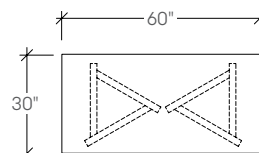

spectrum

Spectrum tables complement the leg detail of Spectrum seating and integrate with all Studio TK collections.

dimensions

Low Tables

Square Table
STTSQ

Round Table
STTSD

Rectangular Table
STTST

STTSQ spectrum square table

Product Options

Height	Surface Finish	Edge Trim Style	Frame Finish
A 15" / 38cm Low Height	G Glass K2 White M Solid Surface F Marble	G Flat Edge	C6 Chrome

	Price			
A Low Height	Glass	White	Solid Surface	Marble
	1937	2693	2441	2725

STTSD spectrum round table

Product Options

Height	Surface Finish	Edge Trim Style	Frame Finish
B 17" / 43cm Low Height E 22" / 56cm High Height	G Glass K2 White M Solid Surface F Marble	G Flat Edge	C6 Chrome

	Price			
B Low Height E High Height	Glass	White	Solid Surface	Marble
	1465 1570	2095 2200	1832 1937	2200 2305

STTST spectrum rectangle table

Product Options

Height	Surface Finish	Edge Trim Style	Frame Finish
B 17" / 43cm Low Height E 22" / 56cm High Height	G Glass K2 White M Solid Surface F Marble	G Flat Edge	C6 Chrome