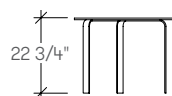

spectrum

Spectrum tables complement the leg detail of Spectrum seating and integrate with all Studio TK collections.

dimensions

Low Tables

Square Table
STTSQ

Round Table
STTSD

Rectangular Table
STTST

STTSQ spectrum square table

Product Options

Height	Surface Finish	Edge Trim Style	Frame Finish
A 15" / 38cm Low Height	G Glass K2 White M Solid Surface F Marble	G Flat Edge	C6 Chrome

	Price			
A Low Height	Glass	White	Solid Surface	Marble
	1937	2693	2441	2725

STTSD spectrum round table

Product Options

Height	Surface Finish	Edge Trim Style	Frame Finish
B 17" / 43cm Low Height E 22" / 56cm High Height	G Glass K2 White M Solid Surface F Marble	G Flat Edge	C6 Chrome

	Price			
B Low Height E High Height	Glass	White	Solid Surface	Marble
	1465 1570	2095 2200	1832 1937	2200 2305

STTST spectrum rectangle table

Product Options

Height	Surface Finish	Edge Trim Style	Frame Finish
B 17" / 43cm Low Height E 22" / 56cm High Height	G Glass K2 White M Solid Surface F Marble	G Flat Edge	C6 Chrome