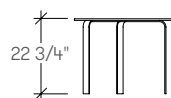

spectrum

Spectrum tables complement Infinito seating and integrate with all Studio TK collections.

dimensions

Low Tables

Square Table
(STTSQ)

Round Table
(STTSD)

Rectangular Table
(STTST)

STTSQ spectrum square table

Product Options

Height	Surface Finish	Edge Trim Style	Frame Finish
A 15" / 38cm Low Height	G Glass K2 White M Solid Surface F Marble	G Flat Edge	C6 Chrome

	Price			
	Glass	White	Solid Surface	Marble
A Low Height	2179	3029	3064	2745

STTSD spectrum round table

Product Options

Height	Surface Finish	Edge Trim Style	Frame Finish
B 17" / 43cm Low Height E 22" / 56cm High Height	G Glass K2 White M Solid Surface F Marble	G Flat Edge	C6 Chrome

	Price			
	Glass	White	Solid Surface	Marble
B Low Height	1647	2356	2060	2474
E High Height	1766	2474	2179	2591

STTST spectrum rectangle table

Product Options

Height	Surface Finish	Edge Trim Style	Frame Finish
B 17" / 43cm Low Height E 22" / 56cm High Height	G Glass K2 White M Solid Surface F Marble	G Flat Edge	C6 Chrome