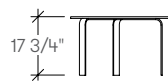

spectrum

Spectrum tables complement Infinito seating and integrate with all Studio TK collections.

dimensions

Low Tables

Square Table
(STTSQ)

Round Table
(STTSD)

Rectangular Table
(STTST)

STTSQ spectrum square table

Product Options

Height	Surface Finish	Edge Trim Style	Frame Finish
A 15" / 38cm Low Height	G Glass K2 White M Solid Surface F Marble	G Flat Edge	C6 Chrome

	Price			
	Glass	White	Solid Surface	Marble
A Low Height	2179	3029	3064	2745

STTSD spectrum round table

Product Options

Height	Surface Finish	Edge Trim Style	Frame Finish
B 17" / 43cm Low Height E 22" / 56cm High Height	G Glass K2 White M Solid Surface F Marble	G Flat Edge	C6 Chrome

	Price			
	Glass	White	Solid Surface	Marble
B Low Height	1647	2356	2060	2474
E High Height	1766	2474	2179	2591

STTST spectrum rectangle table

Product Options

Height	Surface Finish	Edge Trim Style	Frame Finish
B 17" / 43cm Low Height E 22" / 56cm High Height	G Glass K2 White M Solid Surface F Marble	G Flat Edge	C6 Chrome