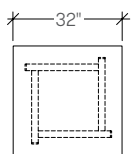

spectrum

Spectrum tables complement Infinito seating and integrate with all Studio TK collections.

dimensions

Low Tables

Square Table
(STTSQ)

Round Table
(STTSD)

Rectangular Table
(STTST)

STTSQ spectrum square table

Product Options

Height	Surface Finish	Edge Trim Style	Frame Finish
A 15" / 38cm Low Height	G Glass K2 White M Solid Surface F Marble	G Flat Edge	C6 Chrome

	Price			
	Glass	White	Solid Surface	Marble
A Low Height	2179	3029	3064	2745

STTSD spectrum round table

Product Options

Height	Surface Finish	Edge Trim Style	Frame Finish
B 17" / 43cm Low Height E 22" / 56cm High Height	G Glass K2 White M Solid Surface F Marble	G Flat Edge	C6 Chrome

	Price			
	Glass	White	Solid Surface	Marble
B Low Height	1647	2356	2060	2474
E High Height	1766	2474	2179	2591

STTST spectrum rectangle table

Product Options

Height	Surface Finish	Edge Trim Style	Frame Finish
B 17" / 43cm Low Height E 22" / 56cm High Height	G Glass K2 White M Solid Surface F Marble	G Flat Edge	C6 Chrome