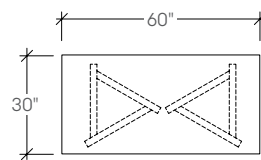

spectrum

Spectrum tables complement Infinito seating and integrate with all Studio TK collections.

dimensions

Low Tables

Square Table
(STTSQ)

Round Table
(STTSD)

Rectangular Table
(STTST)

STTSQ spectrum square table

Product Options

Height	Surface Finish	Edge Trim Style	Frame Finish
A 15" / 38cm Low Height	G Glass K2 White M Solid Surface F Marble	G Flat Edge	C6 Chrome

	Price			
	Glass	White	Solid Surface	Marble
A Low Height	2179	3029	3064	2745

STTSD spectrum round table

Product Options

Height	Surface Finish	Edge Trim Style	Frame Finish
B 17" / 43cm Low Height E 22" / 56cm High Height	G Glass K2 White M Solid Surface F Marble	G Flat Edge	C6 Chrome

	Price			
	Glass	White	Solid Surface	Marble
B Low Height	1647	2356	2060	2474
E High Height	1766	2474	2179	2591

STTST spectrum rectangle table

Product Options

Height	Surface Finish	Edge Trim Style	Frame Finish
B 17" / 43cm Low Height E 22" / 56cm High Height	G Glass K2 White M Solid Surface F Marble	G Flat Edge	C6 Chrome