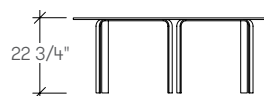

spectrum

Spectrum tables complement the leg detail of Spectrum seating and integrate with all Studio TK collections.

dimensions

Low Tables

Square Table
STTSQ

Round Table
STTSD

Rectangular Table
STTST

STTSQ spectrum square table

Product Options

Height	Surface Finish	Edge Trim Style	Frame Finish
A 15" / 38cm Low Height	G Glass K2 White M Solid Surface F Marble	G Flat Edge	C6 Chrome

	Price			
A Low Height	Glass	White	Solid Surface	Marble
	1937	2693	2441	2725

STTSD spectrum round table

Product Options

Height	Surface Finish	Edge Trim Style	Frame Finish
B 17" / 43cm Low Height E 22" / 56cm High Height	G Glass K2 White M Solid Surface F Marble	G Flat Edge	C6 Chrome

	Price			
B Low Height E High Height	Glass	White	Solid Surface	Marble
	1465 1570	2095 2200	1832 1937	2200 2305

STTST spectrum rectangle table

Product Options

Height	Surface Finish	Edge Trim Style	Frame Finish
B 17" / 43cm Low Height E 22" / 56cm High Height	G Glass K2 White M Solid Surface F Marble	G Flat Edge	C6 Chrome