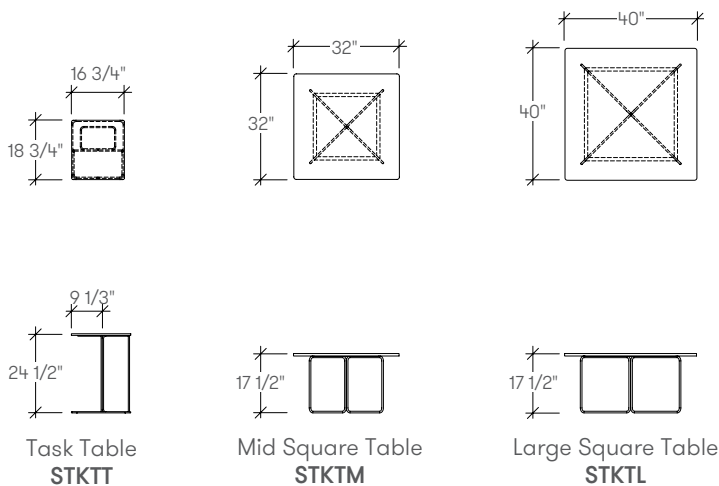

kogen

Defined by floating horizontal surface planes and a refined wire base, Kogen tables can be used in more traditional offices as well as collaborative and public settings.

Designed by Jeffrey Bennett and Nicholas Dodziuk, Kogens versatile aesthetic works with a wide range of environments and supports work on laptops and tablets.

Spectrum Sofas (shown)

dimensions

STKTT kogen task table

Product Options

Height A 24 1/2" / 38cm Low Height	Surface Finish N Studio Veneer M Solid Surface S Seamless Color	Edge Trim Style G Flat Edge	Frame Finish C6 Chrome
--	---	---------------------------------------	----------------------------------

Price

Seamless Color 1128	Studio Veneer 1231	Solid Surface 1540
------------------------	-----------------------	-----------------------

STKTM kogen mid square table

Product Options

Height A 17 1/2" / 43cm Low Height	Surface Finish N Studio Veneer M Solid Surface S Seamless Color	Edge Trim Style G Flat Edge	Frame Finish C6 Chrome
--	---	---------------------------------------	----------------------------------

Price

Seamless Color 1509	Studio Veneer 1612	Solid Surface 2457
------------------------	-----------------------	-----------------------

STKTL kogen large square table

Product Options

Height A 17 1/2" / 43cm Low Height	Surface Finish N Studio Veneer M Solid Surface S Seamless Color	Edge Trim Style G Flat Edge	Frame Finish C6 Chrome
--	---	---------------------------------------	----------------------------------