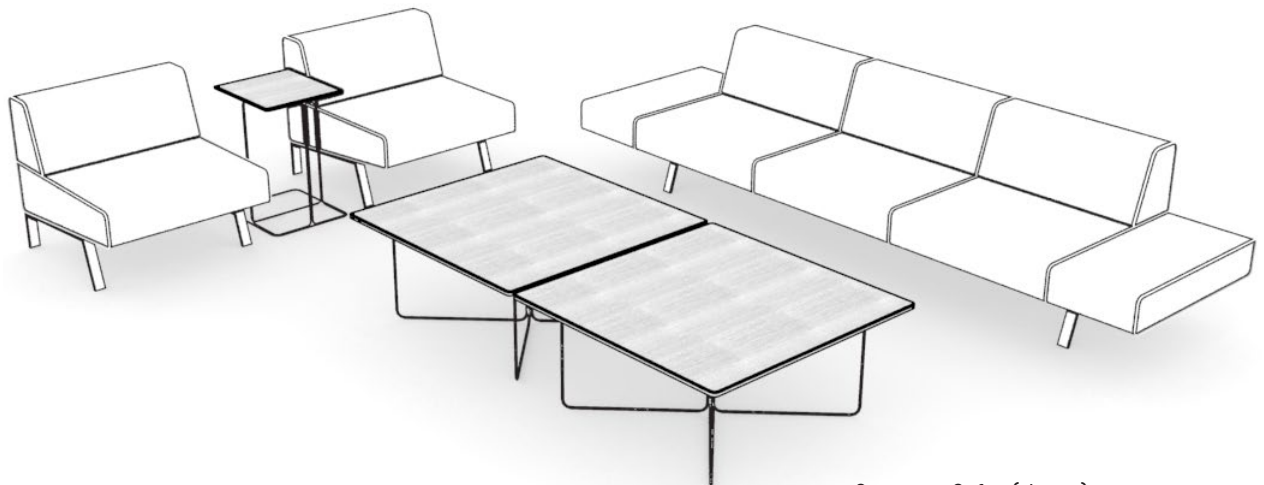

kogen

Defined by floating horizontal surface planes and a refined wire base, Kogen tables can be used in more traditional offices as well as collaborative and public settings.

Designed by Jeffrey Bennett and Nicholas Dodziuk, Kogens versatile aesthetic works with a wide range of environments and supports work on laptops and tablets.

Spectrum Sofas (shown)

dimensions

STKTT kogen task table

Product Options

Height A 24 1/2" / 38cm Low Height	Surface Finish N Studio Veneer M Solid Surface S Seamless Color	Edge Trim Style G Flat Edge	Frame Finish C6 Chrome
--	---	---------------------------------------	----------------------------------

Price

Seamless Color 1128	Studio Veneer 1231	Solid Surface 1540
------------------------	-----------------------	-----------------------

STKTM kogen mid square table

Product Options

Height A 17 1/2" / 43cm Low Height	Surface Finish N Studio Veneer M Solid Surface S Seamless Color	Edge Trim Style G Flat Edge	Frame Finish C6 Chrome
--	---	---------------------------------------	----------------------------------

Price

Seamless Color 1509	Studio Veneer 1612	Solid Surface 2457
------------------------	-----------------------	-----------------------

STKTL kogen large square table

Product Options

Height A 17 1/2" / 43cm Low Height	Surface Finish N Studio Veneer M Solid Surface S Seamless Color	Edge Trim Style G Flat Edge	Frame Finish C6 Chrome
--	---	---------------------------------------	----------------------------------