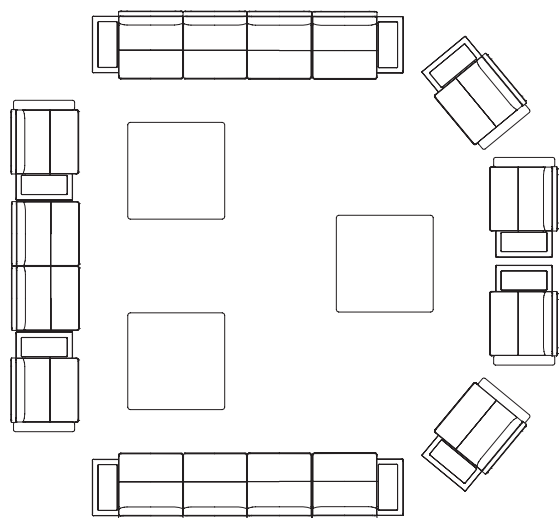

Left Side Facing with Tablet  
Right Side Facing with Tablet

**Note** Handed designations on units are facing the product

## planning group 1

Consists of:

- 2 – Lounge Chairs      No Arm Left Side Facing,  
   No Arm Right Side Facing
- 2 – Lounge Chairs      No Arm Left Side Facing,  
   Tablet Right Side Facing
- 2 – Lounge Chairs      Tablet Left Side Facing,  
   No Arm Right Side Facing
- 1 – Settee                Tablet Left Side Facing,  
   Arm Right Side Facing
- 1 – Settee                Arm Left Side Facing,  
   Tablet Right Side Facing

## planning group 2

Consists of:

- 2 - Lounge Chairs      No Arm Left Side Facing,  
   No Arm Right Side Facing
- 3 - Lounge Chairs      Tablet Left Side Facing,  
   Arm Right Side Facing
- 3 - Lounge Chairs      Arm Left Side Facing,  
   Tablet Right Side Facing
- 2 - Settees              Tablet Left Side Facing,  
   Right No Arm
- 2 - Settees              No Arm Left Side Facing,  
   Tablet Right Side Facing