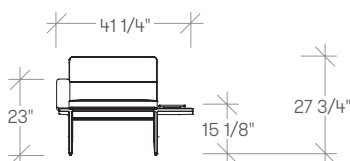

## dimensions

The following outlines the overall dimensions of each Pai Lounge Chair, Settee and Sofas.

### Lounge Chair

Left Side Facing No Arm  
Right Side Facing No Arm

Left Side Facing with Arm  
Right Side Facing No Arm

Left Side Facing with Tablet  
Right Side Facing No Arm

Left Side Facing No Arm  
Right Side Facing with Arm

Left Side Facing with Arm  
Right Side Facing with Arm

Left Side Facing with Tablet  
Right Side Facing with Arm

Left Side Facing No Arm  
Right Side Facing with Tablet

Left Side Facing with Arm  
Right Side Facing with Tablet

Left Side Facing with Tablet  
Right Side Facing with Tablet

**Note** Handed designations on units are facing the product

dimensions

Settee

Left Side Facing No Arm  
Right Side Facing No Arm

Left Side Facing with Arm  
Right Side Facing No Arm