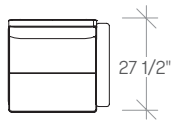

Left Side Facing No Arm
Right Side Facing with Arm

Left Side Facing with Arm
Right Side Facing with Arm

Left Side Facing with Tablet
Right Side Facing with Arm