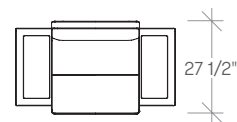

## dimensions

The following outlines the overall dimensions of each Pai Lounge Chair, Settee and Sofas.

### Lounge Chair

Left Side Facing No Arm  
Right Side Facing No Arm

Left Side Facing with Arm  
Right Side Facing No Arm

Left Side Facing with Tablet  
Right Side Facing No Arm

Left Side Facing No Arm  
Right Side Facing with Arm

Left Side Facing with Arm  
Right Side Facing with Arm

Left Side Facing with Tablet  
Right Side Facing with Arm

Left Side Facing No Arm  
Right Side Facing with Tablet

Left Side Facing with Arm  
Right Side Facing with Tablet