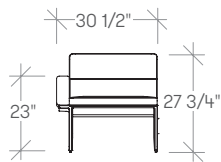

pai

dimensions

The following outlines the overall dimensions of each Pai Lounge Chair, Settee and Sofas.

Lounge Chair

Left Side Facing with Arm
Right Side Facing No Arm