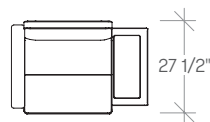

## dimensions

The following outlines the overall dimensions of each Pai Lounge Chair, Settee and Sofas.

### Lounge Chair

Left Side Facing No Arm  
Right Side Facing No Arm

Left Side Facing with Arm  
Right Side Facing No Arm

Left Side Facing with Tablet  
Right Side Facing No Arm

Left Side Facing No Arm  
Right Side Facing with Arm

Left Side Facing with Arm  
Right Side Facing with Arm

Left Side Facing with Tablet  
Right Side Facing with Arm

Left Side Facing No Arm  
Right Side Facing with Tablet

Left Side Facing with Arm  
Right Side Facing with Tablet

Left Side Facing with Tablet  
Right Side Facing with Tablet

**Note** Handed designations on units are facing the product

dimensions

Settee

Left Side Facing No Arm  
Right Side Facing No Arm

Left Side Facing with Arm  
Right Side Facing No Arm