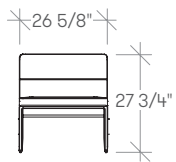

pai

dimensions

The following outlines the overall dimensions of each Pai Lounge Chair, Settee and Sofas.

Lounge Chair

Left Side Facing No Arm
Right Side Facing No Arm