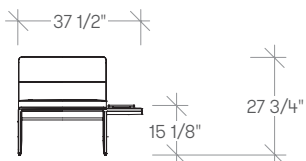

## dimensions

The following outlines the overall dimensions of each Pai Lounge Chair, Settee and Sofas.

### Lounge Chair

Left Side Facing No Arm  
Right Side Facing No Arm

Left Side Facing with Arm  
Right Side Facing No Arm

Left Side Facing with Tablet  
Right Side Facing No Arm

Left Side Facing No Arm  
Right Side Facing with Arm

Left Side Facing with Arm  
Right Side Facing with Arm

Left Side Facing with Tablet  
Right Side Facing with Arm

Left Side Facing No Arm  
Right Side Facing with Tablet

Left Side Facing with Arm  
Right Side Facing with Tablet

Left Side Facing with Tablet  
Right Side Facing with Tablet

**Note** Handed designations on units are facing the product

dimensions

Settee

Left Side Facing No Arm  
Right Side Facing No Arm

Left Side Facing with Arm  
Right Side Facing No Arm