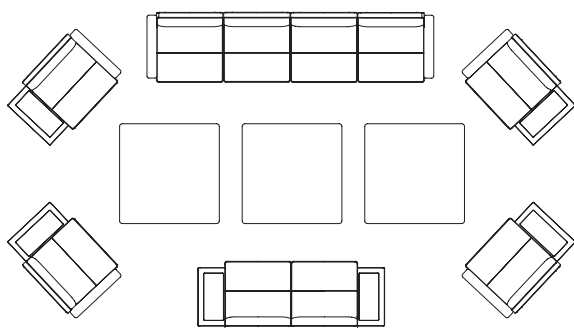

## dimensions

Pai is composed of one, two and three part sections with options for arms and tablets. The following outlines each of these dimensions.

## planning group 2

Consists of:

- 2 - Lounge Chairs      No Arm Left Side Facing,  
   No Arm Right Side Facing
- 3 - Lounge Chairs      Tablet Left Side Facing,  
   Arm Right Side Facing
- 3 - Lounge Chairs      Arm Left Side Facing,  
   Tablet Right Side Facing
- 2 - Settees              Tablet Left Side Facing,  
   Right No Arm
- 2 - Settees              No Arm Left Side Facing,  
   Tablet Right Side Facing

## planning group 3

Consists of:

8 - Lounge Chairs      No Arm Left Side Facing,  
No Arm Right Side Facing

2 - Settee              Arm Left Side Facing,  
No Arm Right Side Facing

2 - Three-Seater Sofas      Tablet Left Side Facing,  
Tablet Right Side Facing

## planning group 4

Consists of:

- 2 - Lounge Chairs      No Arm Left Side Facing,  
No Arm Right Side Facing
- 2 - Lounge Chairs      Tablet Left Side Facing,  
Arm Right Side Facing
- 2 - Lounge Chairs      Arm Left Side Facing,  
Tablet Right Side Facing
- 1 - Lounge Chair      No Arm Left Side Facing,  
Arm Right Side Facing
- 1 - Lounge Chair      Arm Left Side Facing,  
No Arm Right Side Facing
- 1 - Settee              Tablet Left Side Facing,  
Tablet Right Side Facing