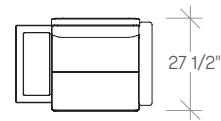

Left Side Facing No Arm
Right Side Facing with Arm

Left Side Facing with Arm
Right Side Facing with Arm

Left Side Facing with Tablet
Right Side Facing with Arm