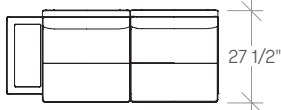

## dimensions

The following outlines the overall dimensions of each Pai Lounge Chair, Settee and Sofas.

### Lounge Chair

Left Side Facing No Arm  
Right Side Facing No Arm

Left Side Facing with Arm  
Right Side Facing No Arm

Left Side Facing with Tablet  
Right Side Facing No Arm

Left Side Facing No Arm  
Right Side Facing with Arm

Left Side Facing with Arm  
Right Side Facing with Arm

Left Side Facing with Tablet  
Right Side Facing with Arm

Left Side Facing No Arm  
Right Side Facing with Tablet

Left Side Facing with Arm  
Right Side Facing with Tablet

Left Side Facing with Tablet  
Right Side Facing with Tablet

**Note** Handed designations on units are facing the product

dimensions

Settee

Left Side Facing No Arm  
Right Side Facing No Arm

Left Side Facing with Arm  
Right Side Facing No Arm