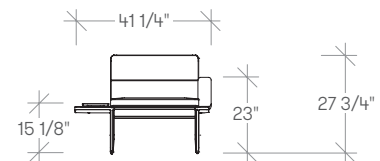

Left Side Facing with Tablet
Right Side Facing with Arm