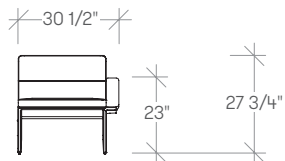

## dimensions

Pai is composed of one, two and three part sections with options for arms and tablets. The following outlines each of these dimensions.

## dimensions

The following outlines the overall dimensions of each Pai Lounge Chair, Settee and Sofas.

### Lounge Chair

Left Side Facing No Arm  
Right Side Facing No Arm

Left Side Facing with Arm  
Right Side Facing No Arm

Left Side Facing with Tablet  
Right Side Facing No Arm

Left Side Facing No Arm  
Right Side Facing with Arm

Left Side Facing with Arm  
Right Side Facing with Arm

Left Side Facing with Tablet  
Right Side Facing with Arm

Left Side Facing No Arm  
Right Side Facing with Tablet

Left Side Facing with Arm  
Right Side Facing with Tablet