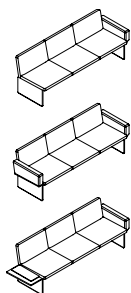

PI pai three seater sofa (continued)

		Seat Price												
		COM	COL	Gr.1	Gr.2	Gr.3	Gr.4	Gr.5	Gr.6	Gr.7	Gr.8	Gr.9	Gr.10	Gr.11
3	Three Seater Sofa – With Left Arm													
AN	No Right Arm	3165	3355	3585	3772	3935	4122	4262	4378	4495	4635	4775	4915	5078
AA	With Right Arm	3225	3419	3645	3832	3995	4182	4322	4438	4555	4695	4835	4975	5138
AE	With Right Tablet	3550	3763	3970	4157	4320	4507	4647	4763	4880	5020	5160	5300	5463

		Gr.12	Gr.13	Gr.14	Gr.15	Gr.16	Leather LB	Leather LC	Leather LD
3	Three Seater Sofa – With Left Arm								
AN	No Right Arm	5465	5698	5932	6165	6398	5875	7135	7555
AA	With Right Arm	5525	5758	5992	6225	6458	5939	7199	7619
AE	With Right Tablet	5850	6083	6317	6550	6783	6283	7543	7963

		Back Price												
		COM	COL	Gr.1	Gr.2	Gr.3	Gr.4	Gr.5	Gr.6	Gr.7	Gr.8	Gr.9	Gr.10	Gr.11
3	Three Seater Sofa – With Left Arm													
AN	No Right Arm	100	100	54	78	99	123	141	156	171	189	207	225	246
AA	With Right Arm	100	100	54	78	99	123	141	156	171	189	207	225	246
AE	With Right Tablet	100	100	54	78	99	123	141	156	171	189	207	225	246

		Gr.12	Gr.13	Gr.14	Gr.15	Gr.16	Leather LB	Leather LC	Leather LD
3	Three Seater Sofa – With Left Arm								
AN	No Right Arm	270	300	330	360	390	820	1180	1300
AA	With Right Arm	270	300	330	360	390	820	1180	1300
AE	With Right Tablet	270	300	330	360	390	820	1180	1300

		Base Price												
		COM	COL	Gr.1	Gr.2	Gr.3	Gr.4	Gr.5	Gr.6	Gr.7	Gr.8	Gr.9	Gr.10	Gr.11
3	Three Seater Sofa – With Left Arm													
AN	No Right Arm	100	100	81	117	149	185	212	234	257	284	311	338	369
AA	With Right Arm	100	100	81	117	149	185	212	234	257	284	311	338	369
AE	With Right Tablet	100	100	81	117	149	185	212	234	257	284	311	338	369

		Gr.12	Gr.13	Gr.14	Gr.15	Gr.16	Leather LB	Leather LC	Leather LD
3	Three Seater Sofa – With Left Arm								
AN	No Right Arm	405	450	495	540	585	1180	1720	1900
AA	With Right Arm	405	450	495	540	585	1180	1720	1900
AE	With Right Tablet	405	450	495	540	585	1180	1720	1900

		Tablet Surface Price			
		Solid	Marble	Glass	Studio Veneer
1	Tablet	25	40	40	20