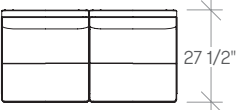

## dimensions

The following outlines the overall dimensions of each Pai Lounge Chair, Settee and Sofas.

### Lounge Chair

Left Side Facing No Arm  
Right Side Facing No Arm

Left Side Facing with Arm  
Right Side Facing No Arm

Left Side Facing with Tablet  
Right Side Facing No Arm

Left Side Facing No Arm  
Right Side Facing with Arm

Left Side Facing with Arm  
Right Side Facing with Arm

Left Side Facing with Tablet  
Right Side Facing with Arm

Left Side Facing No Arm  
Right Side Facing with Tablet

Left Side Facing with Arm  
Right Side Facing with Tablet

Left Side Facing with Tablet  
Right Side Facing with Tablet

**Note** Handed designations on units are facing the product

dimensions

Settee

Left Side Facing No Arm  
Right Side Facing No Arm

Left Side Facing with Arm  
Right Side Facing No Arm