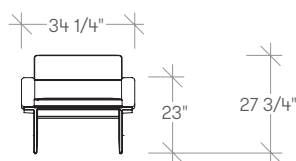

## dimensions

The following outlines the overall dimensions of each Pai Lounge Chair, Settee and Sofas.

### Lounge Chair

Left Side Facing No Arm  
Right Side Facing No Arm

Left Side Facing with Arm  
Right Side Facing No Arm

Left Side Facing with Tablet  
Right Side Facing No Arm

Left Side Facing No Arm  
Right Side Facing with Arm