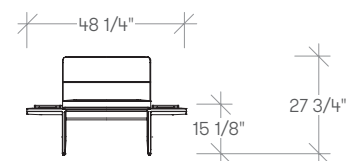

## dimensions

The following outlines the overall dimensions of each Pai Lounge Chair, Settee and Sofas.

### Lounge Chair

Left Side Facing No Arm  
Right Side Facing No Arm

Left Side Facing with Arm  
Right Side Facing No Arm

Left Side Facing with Tablet  
Right Side Facing No Arm

Left Side Facing No Arm  
Right Side Facing with Arm

Left Side Facing with Arm  
Right Side Facing with Arm

Left Side Facing with Tablet  
Right Side Facing with Arm

Left Side Facing No Arm  
Right Side Facing with Tablet

Left Side Facing with Arm  
Right Side Facing with Tablet

Left Side Facing with Tablet  
Right Side Facing with Tablet

**Note** Handed designations on units are facing the product

dimensions

Settee

Left Side Facing No Arm  
Right Side Facing No Arm

Left Side Facing with Arm  
Right Side Facing No Arm