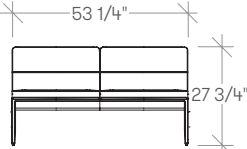

## dimensions

The following outlines the overall dimensions of each Pai Lounge Chair, Settee and Sofas.

### Lounge Chair

Left Side Facing No Arm  
Right Side Facing No Arm

Left Side Facing with Arm  
Right Side Facing No Arm

Left Side Facing with Tablet  
Right Side Facing No Arm

Left Side Facing No Arm  
Right Side Facing with Arm

Left Side Facing with Arm  
Right Side Facing with Arm

Left Side Facing with Tablet  
Right Side Facing with Arm

Left Side Facing No Arm  
Right Side Facing with Tablet

Left Side Facing with Arm  
Right Side Facing with Tablet

Left Side Facing with Tablet  
Right Side Facing with Tablet

**Note** Handed designations on units are facing the product

dimensions

Settee

Left Side Facing No Arm  
Right Side Facing No Arm

Left Side Facing with Arm  
Right Side Facing No Arm