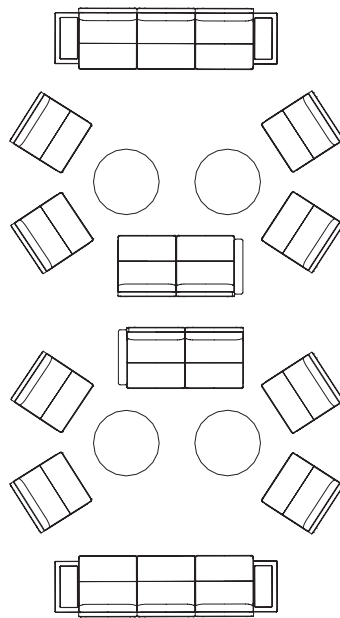

## dimensions

Pai is composed of one, two and three part sections with options for arms and tablets. The following outlines each of these dimensions.

## planning group 1

Consists of:

- 2 – Lounge Chairs      No Arm Left Side Facing,  
   No Arm Right Side Facing
- 2 – Lounge Chairs      No Arm Left Side Facing,  
   Tablet Right Side Facing
- 2 – Lounge Chairs      Tablet Left Side Facing,  
   No Arm Right Side Facing
- 1 – Settee                Tablet Left Side Facing,  
   Arm Right Side Facing
- 1 – Settee                Arm Left Side Facing,  
   Tablet Right Side Facing

## planning group 2

Consists of:

- 2 - Lounge Chairs      No Arm Left Side Facing,  
   No Arm Right Side Facing
- 3 - Lounge Chairs      Tablet Left Side Facing,  
   Arm Right Side Facing
- 3 - Lounge Chairs      Arm Left Side Facing,  
   Tablet Right Side Facing
- 2 - Settees              Tablet Left Side Facing,  
   Right No Arm
- 2 - Settees              No Arm Left Side Facing,  
   Tablet Right Side Facing

## planning group 3

Consists of:

8 - Lounge Chairs      No Arm Left Side Facing,  
No Arm Right Side Facing

2 - Settee              Arm Left Side Facing,  
No Arm Right Side Facing

2 - Three-Seater Sofas      Tablet Left Side Facing,  
Tablet Right Side Facing