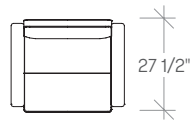

Left Side Facing No Arm
Right Side Facing with Arm

Left Side Facing with Arm
Right Side Facing with Arm

Left Side Facing with Tablet
Right Side Facing with Arm