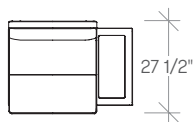

## dimensions

The following outlines the overall dimensions of each Pai Lounge Chair, Settee and Sofas.

### Lounge Chair

Left Side Facing No Arm  
Right Side Facing No Arm

Left Side Facing with Arm  
Right Side Facing No Arm

Left Side Facing with Tablet  
Right Side Facing No Arm

Left Side Facing No Arm  
Right Side Facing with Arm

Left Side Facing with Arm  
Right Side Facing with Arm

Left Side Facing with Tablet  
Right Side Facing with Arm

Left Side Facing No Arm  
Right Side Facing with Tablet

Left Side Facing with Arm  
Right Side Facing with Tablet

Left Side Facing with Tablet  
Right Side Facing with Tablet

**Note** Handed designations on units are facing the product

dimensions

Settee

Left Side Facing No Arm  
Right Side Facing No Arm

Left Side Facing with Arm  
Right Side Facing No Arm