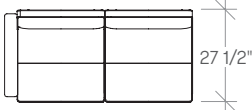

## dimensions

The following outlines the overall dimensions of each Pai Lounge Chair, Settee and Sofas.

### Lounge Chair

Left Side Facing No Arm  
Right Side Facing No Arm

Left Side Facing with Arm  
Right Side Facing No Arm

Left Side Facing with Tablet  
Right Side Facing No Arm

Left Side Facing No Arm  
Right Side Facing with Arm

Left Side Facing with Arm  
Right Side Facing with Arm

Left Side Facing with Tablet  
Right Side Facing with Arm

Left Side Facing No Arm  
Right Side Facing with Tablet

Left Side Facing with Arm  
Right Side Facing with Tablet

Left Side Facing with Tablet  
Right Side Facing with Tablet

**Note** Handed designations on units are facing the product

dimensions

Settee

Left Side Facing No Arm  
Right Side Facing No Arm

Left Side Facing with Arm  
Right Side Facing No Arm