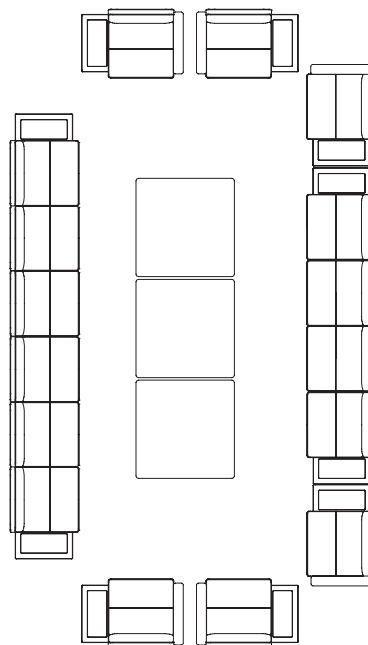

## dimensions

Left Side Facing with Tablet  
Right Side Facing with Tablet

**Note** Handed designations on units are facing the product

## planning group 1

Consists of:

- 2 – Lounge Chairs      No Arm Left Side Facing,  
   No Arm Right Side Facing
- 2 – Lounge Chairs      No Arm Left Side Facing,  
   Tablet Right Side Facing
- 2 – Lounge Chairs      Tablet Left Side Facing,  
   No Arm Right Side Facing
- 1 – Settee                Tablet Left Side Facing,  
   Arm Right Side Facing
- 1 – Settee                Arm Left Side Facing,  
   Tablet Right Side Facing

## planning group 2

Consists of:

- 2 - Lounge Chairs      No Arm Left Side Facing,  
   No Arm Right Side Facing
- 3 - Lounge Chairs      Tablet Left Side Facing,  
   Arm Right Side Facing
- 3 - Lounge Chairs      Arm Left Side Facing,  
   Tablet Right Side Facing
- 2 - Settees              Tablet Left Side Facing,  
   Right No Arm
- 2 - Settees              No Arm Left Side Facing,  
   Tablet Right Side Facing