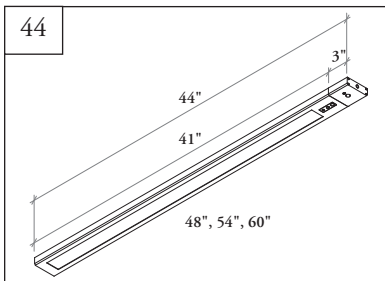

YLTU

Tangent Undercabinet Light

What's Included

- 1 Tangent Undercabinet Light of specified width
- Attachment hardware for both metal and wood overhead cabinets.
- Magnets, mounting plates and screws standard on all lights.
- 10' cord with detachable power adapter face.

Notes

- Color temperature of 3500K.
- Dimming of ON/OFF, 100%, 70%, 50%.
- Lifespan of 50,000 hours.
- Color Rendering Index of 80 + CRI
- Generates 900 Lux.
- UL/c-UL certified.
- Optional PIR Occupancy Sensor with override for on and off.
- Input voltage 100 - 240 V
- Output voltage 24 V 1A

Finish Options

AC Clear Anodized

Country of Installation

A Canada/U.S.A.

Please add the desired code(s) from above to the end of your product option code below.

Product Options			Price
24" Width	20 - Tangent Undercabinet Light	0 No Accessory Feature	315
30" Width			
36" Width	31 - Tangent Undercabinet Light	0 No Accessory Feature	455
42" Width			
48" Width	41 - Tangent Undercabinet Light	0 No Accessory Feature	595
54" Width			
60" Width			
24" Width	20 - Tangent Undercabinet Light	1 With Occupancy Sensor	398
30" Width			
36" Width	31 - Tangent Undercabinet Light	1 With Occupancy Sensor	538
42" Width			
48" Width	41 - Tangent Undercabinet Light	1 With Occupancy Sensor	678
54" Width			
60" Width