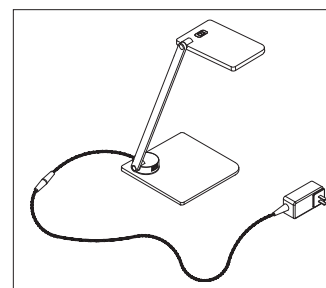

YLT'T Tangent Task Light

What's Included

- 1 Tangent Task Light.
- 10' cord with detachable power adapter.

Notes

- Step dimming of 100%, 50% and off
- Color temperature of 3500K
- Color Rendering of Index 80 + CRI
- 360° stem swivel
- 180° stem tilt
- 50,000 hour life span
- Generates 1600 LUX @ 100%, 780 LUX @ 50% dimming.
- Luminosity of 600 in
- Power Consumption of 10W
- ETL Certified
- Input voltage 100 - 240 V
- Output voltage 24 V 1A

Finish Options

Finish

83 Very White

Country of Installation

A Canada/U.S.A.

Please add the desired code(s) from above to the end of your product option code below.

Price
475