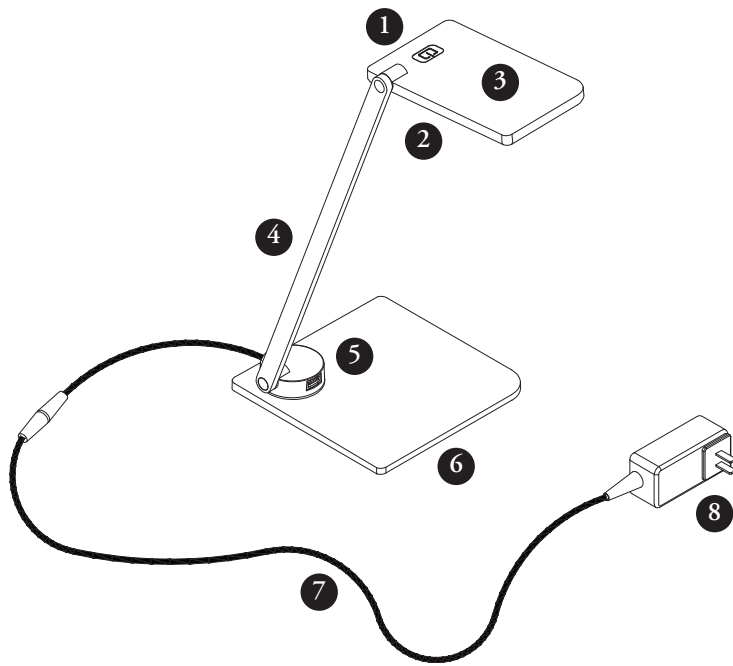

# Tangent Task Light Overview

- 1 On/Off Dimming Switch
- 2 PIR Occupancy Sensor
- 3 Light Engine
- 4 Stem
- 5 Pivot with USB
- 6 Base
- 7 Cord
- 8 Power Adapter

\*Finished in Very White

### Power Adapter/ External Cord

- 10' Cord finished in Very White Coordinate