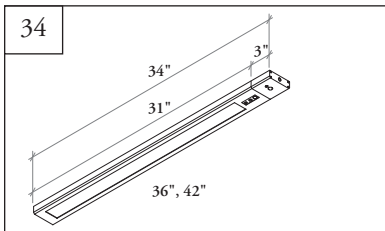

YLTU

Tangent Undercabinet Light

What's Included

- 1 Tangent Undercabinet Light of specified width
- Attachment hardware for both metal and wood overhead cabinets.
- Magnets, mounting plates and screws standard on all lights.
- 10' cord with detachable power adapter face.

Notes

- Color temperature of 3500K.
- Dimming of ON/OFF, 100%, 70%, 50%.
- Lifespan of 50,000 hours.
- Color Rendering Index of 80 + CRI
- Generates 900 Lux.
- UL/c-UL certified.
- Optional PIR Occupancy Sensor with override for on and off.
- Input voltage 100 - 240 V
- Output voltage 24 V 1A

Finish Options

AC Clear Anodized

Country of Installation

A Canada/U.S.A.

Please add the desired code(s) from above to the end of your product option code below.

Product Options			Price
24" Width	20 - Tangent Undercabinet Light	0 No Accessory Feature	315
30" Width			
36" Width	31 - Tangent Undercabinet Light	0 No Accessory Feature	455
42" Width			
48" Width	41 - Tangent Undercabinet Light	0 No Accessory Feature	595
54" Width			
60" Width			
24" Width	20 - Tangent Undercabinet Light	1 With Occupancy Sensor	398
30" Width			
36" Width	31 - Tangent Undercabinet Light	1 With Occupancy Sensor	538
42" Width			
48" Width	41 - Tangent Undercabinet Light	1 With Occupancy Sensor	678
54" Width			
60" Width