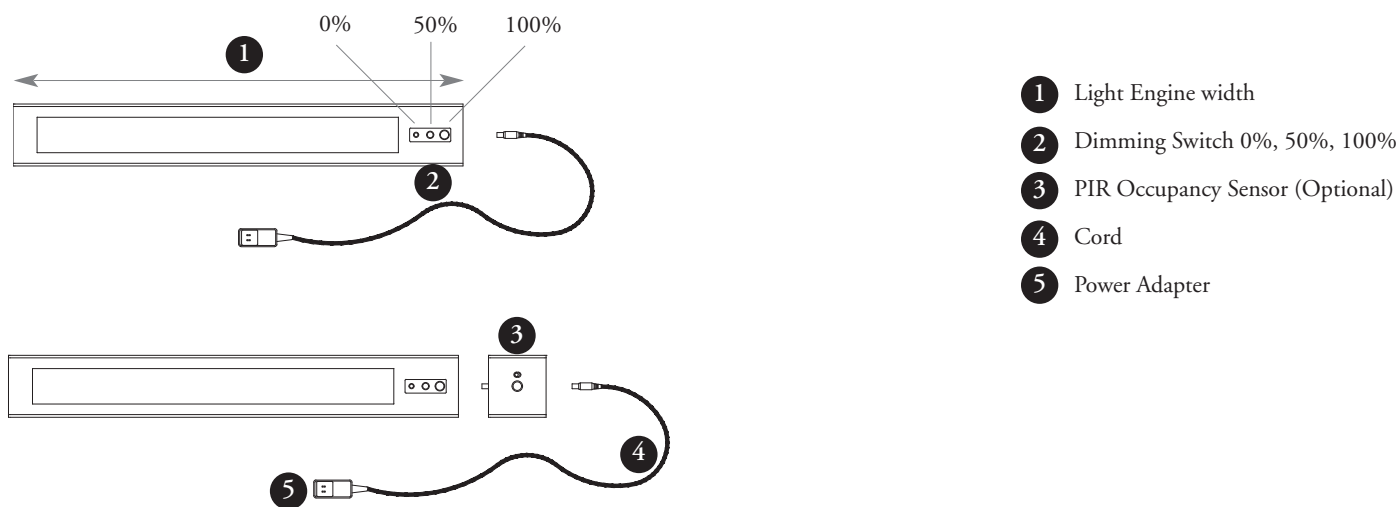

Tangent Undercabinet Light Overview

*All Finished in Clear Anodized