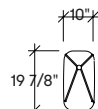

Edge finish
Straight or Flat

Dimensions

Offset Task Table
STMTF

Occasional Table
STMTC

Rectangular Coffee Table
STMTR

Studio TK
3940 US 70 Business Hwy, West
Clayton, North Carolina 27520, USA
Tel: 855.941.0262 / Fax: 919.464.2927
www.studiotk.com