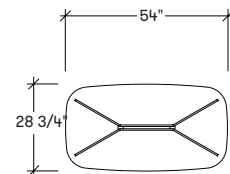

Edge finish
Straight or Flat

Dimensions

Offset Task Table
STMTF

Occasional Table
STMTC

Rectangular Coffee Table
STMTR

Studio TK
3940 US 70 Business Hwy, West
Clayton, North Carolina 27520, USA
Tel: 855.941.0262 / Fax: 919.464.2927
www.studiotk.com