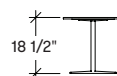

Edge finish
Straight or Flat

Dimensions

Offset Task Table
STMTF

Occasional Table
STMTC

Rectangular Coffee Table
STMTR

Studio TK
3940 US 70 Business Hwy, West
Clayton, North Carolina 27520, USA
Tel: 855.941.0262 / Fax: 919.464.2927
www.studiotk.com