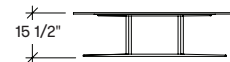

Edge finish
Straight or Flat

Dimensions

Offset Task Table
STMTF

Occasional Table
STMTC

Rectangular Coffee Table
STMTR

Studio TK
3940 US 70 Business Hwy, West
Clayton, North Carolina 27520, USA
Tel: 855.941.0262 / Fax: 919.464.2927
www.studiotk.com