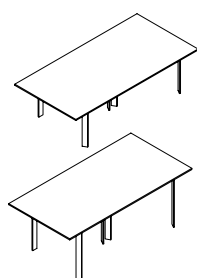

STTSQ spectrum square table

Product Options

Height	Surface Finish	Edge Trim Style	Frame Finish
A 15" / 38cm Low Height	G Glass K2 White M Solid Surface F Marble	G Flat Edge	C6 Chrome

	Price			
	Glass	White	Solid Surface	Marble
A Low Height	2179	3029	3064	2745

STTSD spectrum round table

Product Options

Height	Surface Finish	Edge Trim Style	Frame Finish
B 17" / 43cm Low Height E 22" / 56cm High Height	G Glass K2 White M Solid Surface F Marble	G Flat Edge	C6 Chrome

	Price			
	Glass	White	Solid Surface	Marble
B Low Height	1647	2356	2060	2474
E High Height	1766	2474	2179	2591

STTST spectrum rectangle table

Product Options

Height	Surface Finish	Edge Trim Style	Frame Finish
B 17" / 43cm Low Height E 22" / 56cm High Height	G Glass K2 White M Solid Surface F Marble	G Flat Edge	C6 Chrome

	Price			
	Glass	White	Solid Surface	Marble
B Low Height	2894	4695	4222	4481
E High Height	3248	4930	4457	4718