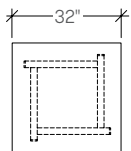

## dimensions

### Product Options

Height	Surface Finish	Edge Trim Style	Frame Finish
B 17" / 43cm Low Height E 22" / 56cm High Height	G Glass K2 White M Solid Surface F Marble	G Flat Edge	C6 Chrome

	Price			
	Glass	White	Solid Surface	Marble
B Low Height	1647	2356	2060	2474
E High Height	1766	2474	2179	2591

### Product Options

Height	Surface Finish	Edge Trim Style	Frame Finish
B 17" / 43cm Low Height E 22" / 56cm High Height	G Glass K2 White M Solid Surface F Marble	G Flat Edge	C6 Chrome

	Price			
	Glass	White	Solid Surface	Marble
B Low Height	2894	4695	4222	4481
E High Height	3248	4930	4457	4718