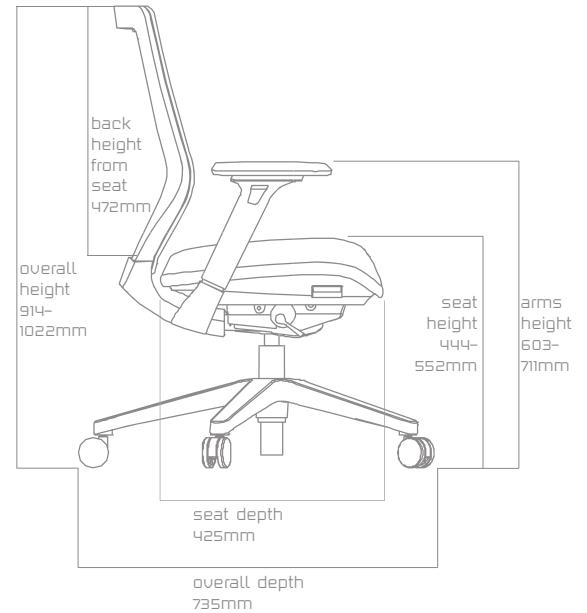

sego mesh back