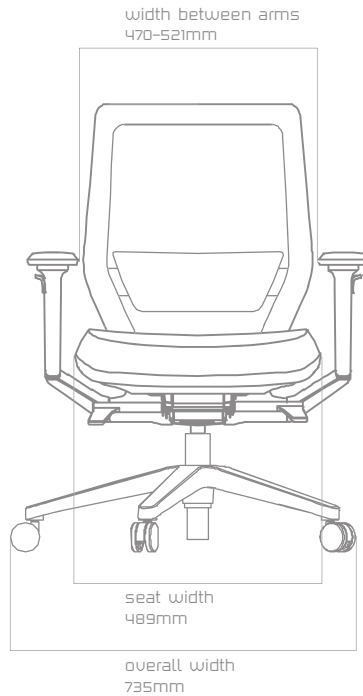

sego mesh back