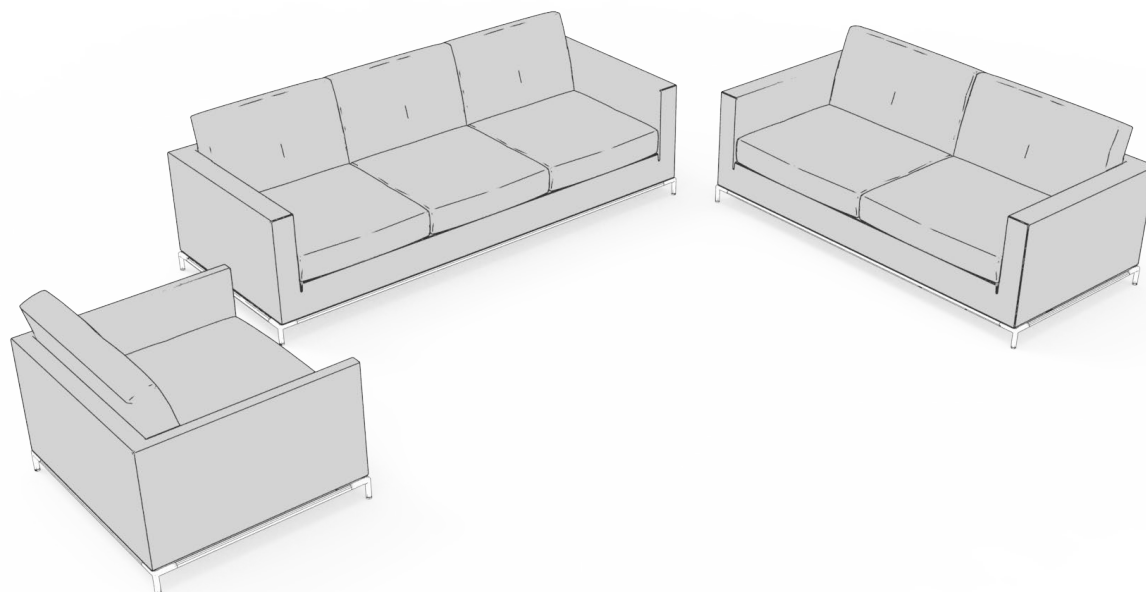

george

The George Collection consists of a lounge chair and sofa highlighted by sleek armrests. The seat cushion provides classic stitching. With its universal design, it provides seating for small, intimate settings, large and open spaces, and anything in between.

Designer: Antonio Citterio

dimensions

- Designed and tested for users up to 110kg/242 lbs
- Meets standard European NEN-16139 requirements

COM/COL material requirement

Yardage is based on a non-patterned fabric. Additional yardage may be required for pattern repeats and the matching required. Leather yield may be affected by the quality of the COL. However, variance in the size of the hides will not affect the yield.

LOUNGE CHAIR, 80CM OR 105CM AND SOFA, TWO-SEATER OR THREE-SEATER		COM [yards]	COL [sq. ft]
Lounge Chair Small	31 1/2"/80cm	5 1/2	99
Lounge Chair Large	41 3/8"/105cm	6 1/2	117
Sofa	Two-Seater	10 1/2	189
	Three-Seater	12 1/2	224

		Gr.12	Gr.13	Gr.14	Gr.15	Gr.16	Leather		
							LB	LC	LD
4	Two-Seater	9440	9673	9907	10140	10373	10594	11854	12274
5	Three-Seater	10957	11235	11513	11790	12068	12303	13803	14303