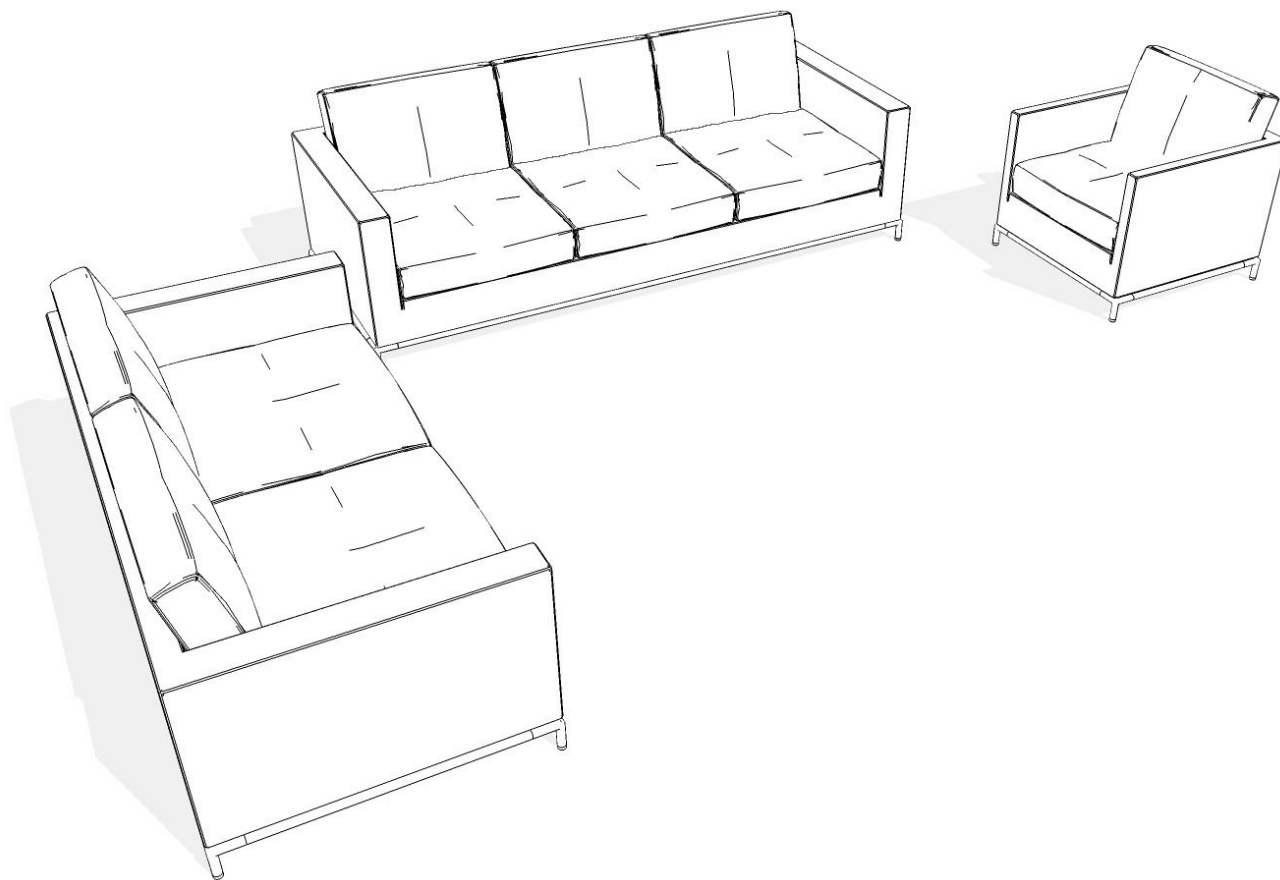

george

The George Collection consists of a lounge chair and sofa highlighted by sleek armrests. The seat cushion provides classic stitching. With its universal design, it provides seating for small, intimate settings, large and open spaces, and anything in between.

Designer: Antonio Citterio

dimensions

George Lounge Chair (small) - **BBG-SA1**

George Lounge Chair (large) - **BBG-SA2**

George Lounge Sofa, Two-Seater - **BBG-SB4**

George Lounge Sofa, Three-Seater - **BBG-SB5**

LOUNGE CHAIR, 80CM OR 105CM AND SOFA, TWO-SEATER OR THREE-SEATER		COM [yards]	COL [sq. ft]
Lounge Chair Small	31 1/2"/80cm	5 1/2	99
Lounge Chair Large	41 3/8"/105cm	6 1/2	117
Sofa	Two-Seater	10 1/2	189
	Three-Seater	12 1/2	224

		Gr.12	Gr.13	Gr.14	Gr.15	Gr.16	Leather		
							LB	LC	LD
4	Two-Seater	8657	8890	9124	9357	9590	9733	10993	11413
5	Three-Seater	10055	10333	10611	10888	11166	11311	12811	13311