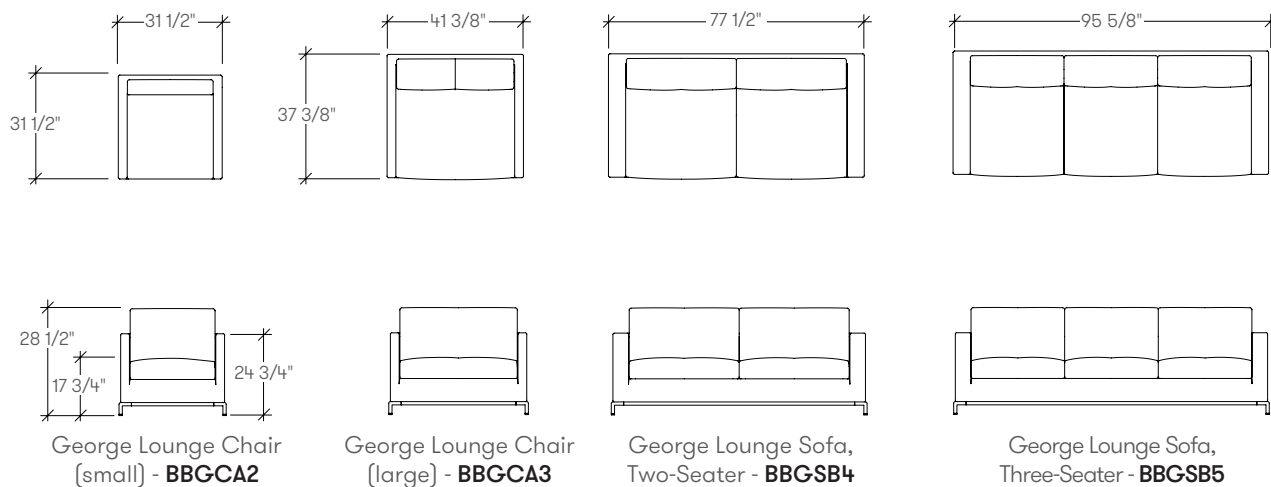

Designer: Antonio Citterio

dimensions

- Designed and tested for users up to 110kg/242 lbs
- Meets standard European NEN-16139 requirements

COM/COL material requirement

Yardage is based on a non-patterned fabric. Additional yardage may be required for pattern repeats and the matching required. Leather yield may be affected by the quality of the COL. However, variance in the size of the hides will not affect the yield.

LOUNGE CHAIR, 80CM OR 105CM AND SOFA, TWO-SEATER OR THREE-SEATER		COM [yards]	COL [sq. ft]
Lounge Chair Small	31 1/2"/80cm	5 1/2	99
Lounge Chair Large	41 3/8"/105cm	6 1/2	117
Sofa	Two-Seater	10 1/2	189
	Three-Seater	12 1/2	224

		Gr.12	Gr.13	Gr.14	Gr.15	Gr.16	Leather		
							LB	LC	LD
2	31 1/2"/80cm	5173	5317	5462	5606	5751	5820	6600	6860
3	41 3/8"/105cm	5784	5928	6073	6217	6362	6492	7272	7532

BBGS george sofa

Product Options

Configuration	Width	Upholstery Finish	Frame Finish
B Sofa	4 Two-Seater (77 1/2" / 197cm) 5 Three-Seater (95 5/8" / 243cm)	Fabric	C9 Polished Aluminum

		Gr.12	Gr.13	Gr.14	Gr.15	Gr.16	Leather		
							LB	LC	LD
4	Two-Seater	9440	9673	9907	10140	10373	10594	11854	12274
5	Three-Seater	10957	11235	11513	11790	12068	12303	13803	14303