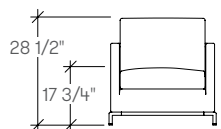

Designer: Antonio Citterio

dimensions

George Lounge Chair (small) - **BBG-SA1**

George Lounge Chair (large) - **BBG-SA2**

George Lounge Sofa, Two-Seater - **BBG-SB4**

George Lounge Sofa, Three-Seater - **BBG-SB5**