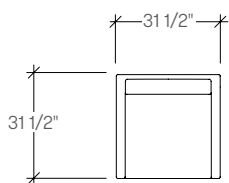

Designer: Antonio Citterio

dimensions

George Lounge Chair (small) - **BBG-SA1**

George Lounge Chair (large) - **BBG-SA2**

George Lounge Sofa, Two-Seater - **BBG-SB4**

George Lounge Sofa, Three-Seater - **BBG-SB5**

		Gr.12	Gr.13	Gr.14	Gr.15	Gr.16	Leather		
							LB	LC	LD
2	31 1/2"/80cm	4760	4904	5049	5193	5338	5366	6146	6406
3	41 3/8"/105cm	5306	5450	5595	5739	5884	5967	6747	7007

BBGS george sofa

Product Options

Configuration	Width	Upholstery Finish	Frame Finish
B Sofa	4 Two-Seater (77 1/2" / 197cm) 5 Three-Seater (95 5/8" / 243cm)	Fabric	C9 Polished Aluminum