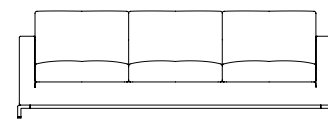

Designer: Antonio Citterio

dimensions

George Lounge Chair (small) - **BBG-SA1**

George Lounge Chair (large) - **BBG-SA2**

George Lounge Sofa, Two-Seater - **BBG-SB4**

George Lounge Sofa, Three-Seater - **BBG-SB5**

LOUNGE CHAIR, 80CM OR 105CM AND SOFA, TWO-SEATER OR THREE-SEATER		COM [yards]	COL [sq. ft]
Lounge Chair Small	31 1/2"/80cm	5 1/2	99
Lounge Chair Large	41 3/8"/105cm	6 1/2	117
Sofa	Two-Seater	10 1/2	189
	Three-Seater	12 1/2	224