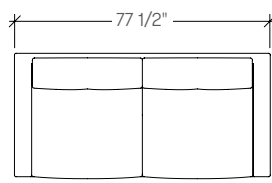

Designer: Antonio Citterio

dimensions

George Lounge Chair (small) - **BBG-SA1**

George Lounge Chair (large) - **BBG-SA2**

George Lounge Sofa, Two-Seater - **BBG-SB4**

George Lounge Sofa, Three-Seater - **BBG-SB5**

LOUNGE CHAIR, 80CM OR 105CM AND SOFA, TWO-SEATER OR THREE-SEATER		COM [yards]	COL [sq. ft]
Lounge Chair Small	31 1/2"/80cm	5 1/2	99
Lounge Chair Large	41 3/8"/105cm	6 1/2	117
Sofa	Two-Seater	10 1/2	189
	Three-Seater	12 1/2	224

		Gr.12	Gr.13	Gr.14	Gr.15	Gr.16	Leather		
							LB	LC	LD
2	31 1/2"/80cm	4760	4904	5049	5193	5338	5366	6146	6406
3	41 3/8"/105cm	5306	5450	5595	5739	5884	5967	6747	7007

BBGS george sofa

Product Options

Configuration	Width	Upholstery Finish	Frame Finish
B Sofa	4 Two-Seater (77 1/2" / 197cm) 5 Three-Seater (95 5/8" / 243cm)	Fabric	C9 Polished Aluminum

		Gr.12	Gr.13	Gr.14	Gr.15	Gr.16	Leather		
							LB	LC	LD
4	Two-Seater	8657	8890	9124	9357	9590	9733	10993	11413
5	Three-Seater	10055	10333	10611	10888	11166	11311	12811	13311