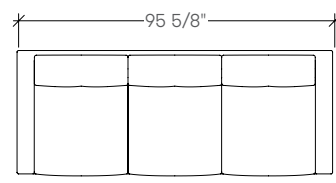

Designer: Antonio Citterio

dimensions

George Lounge Chair (small) - **BBG-SA1**

George Lounge Chair (large) - **BBG-SA2**

George Lounge Sofa, Two-Seater - **BBG-SB4**

George Lounge Sofa, Three-Seater - **BBG-SB5**

LOUNGE CHAIR, 80CM OR 105CM AND SOFA, TWO-SEATER OR THREE-SEATER		COM [yards]	COL [sq. ft]
Lounge Chair Small	31 1/2"/80cm	5 1/2	99
Lounge Chair Large	41 3/8"/105cm	6 1/2	117
Sofa	Two-Seater	10 1/2	189
	Three-Seater	12 1/2	224

		Gr.12	Gr.13	Gr.14	Gr.15	Gr.16	Leather		
							LB	LC	LD
2	31 1/2"/80cm	4760	4904	5049	5193	5338	5366	6146	6406
3	41 3/8"/105cm	5306	5450	5595	5739	5884	5967	6747	7007

BBGS george sofa

Product Options

Configuration	Width	Upholstery Finish	Frame Finish
B Sofa	4 Two-Seater (77 1/2" / 197cm) 5 Three-Seater (95 5/8" / 243cm)	Fabric	C9 Polished Aluminum

		Gr.12	Gr.13	Gr.14	Gr.15	Gr.16	Leather		
							LB	LC	LD
4	Two-Seater	8657	8890	9124	9357	9590	9733	10993	11413
5	Three-Seater	10055	10333	10611	10888	11166	11311	12811	13311