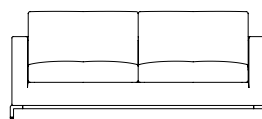

Designer: Antonio Citterio

dimensions

George Lounge Chair (small) - **BBG-SA1**

George Lounge Chair (large) - **BBG-SA2**

George Lounge Sofa, Two-Seater - **BBG-SB4**

George Lounge Sofa, Three-Seater - **BBG-SB5**