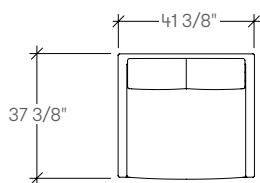

Designer: Antonio Citterio

dimensions

George Lounge Chair (small) - **BBG-SA1**

George Lounge Chair (large) - **BBG-SA2**

George Lounge Sofa, Two-Seater - **BBG-SB4**

George Lounge Sofa, Three-Seater - **BBG-SB5**

LOUNGE CHAIR, 80CM OR 105CM AND SOFA, TWO-SEATER OR THREE-SEATER		COM [yards]	COL [sq. ft]
Lounge Chair Small	31 1/2"/80cm	5 1/2	99
Lounge Chair Large	41 3/8"/105cm	6 1/2	117
Sofa	Two-Seater	10 1/2	189
	Three-Seater	12 1/2	224

		Gr.12	Gr.13	Gr.14	Gr.15	Gr.16	Leather		
							LB	LC	LD
2	31 1/2"/80cm	4760	4904	5049	5193	5338	5366	6146	6406
3	41 3/8"/105cm	5306	5450	5595	5739	5884	5967	6747	7007

BBGS george sofa

Product Options

Configuration	Width	Upholstery Finish	Frame Finish
B Sofa	4 Two-Seater (77 1/2" / 197cm) 5 Three-Seater (95 5/8" / 243cm)	Fabric	C9 Polished Aluminum

		Gr.12	Gr.13	Gr.14	Gr.15	Gr.16	Leather		
							LB	LC	LD
4	Two-Seater	8657	8890	9124	9357	9590	9733	10993	11413
5	Three-Seater	10055	10333	10611	10888	11166	11311	12811	13311