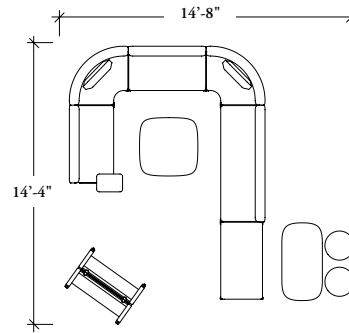

modular seating planning possibility

reconfiguration a

QUANTITY	COMPONENTS	DESCRIPTION	SINGLE UPHOLSTERY		DUAL UPHOLSTERY	
			LIST PRICE	EXTENDED PRICE	LIST PRICE	EXTENDED PRICE
1	ZNQR	Bench End Caps (Set of 2)	125	125	125	125
2	ZNQPR	Pillow (Single Upholstery), Single Rectangular	175	350	175	350
1	ZNTFS36	Soft Square Coffee Table, 36"d	550	550	550	550
1	ZNTFC4825	Rectangular Coffee Table, 48"w x 25"d	574	574	574	574
2	NCORSDS	Collaborative Ottoman - Round (Single Upholstery), Small 18" dia, Teknion dna 16"h, Single Upholstery	585	1170	585	1170
1	ZNQSE	Add-On Tablet, Personal, End of Run	625	625	625	625
1	ZNAEK36Y	Easel, Casters and Lower Shelf, 36"w, With Flip Chart Rail	965	965	965	965
1	ZNQB2NS	Straight Upholstery Bench-No Back, 2-Seat, No Electrical Module, Single Upholstery	1686	1686	1686	1686
1	ZNQLS	90° Concave Bench – Low-Back (Single Upholstery)	2702	2702	2879	2879
1	ZNQC3NS	Straight Upholstery Bench – Low-Back (Single Upholstery), 3-Seat, No Electrical Module	3183	3183	3360	3360
2	ZNQD2US	Straight Upholstery Bench – Hi-Back (Single Upholstery), 2-Seat, Single - One Simplex and 2 USB	3248	6496	3425	6850
1	ZNQMS	90° Concave Bench – Hi-Back (Single Upholstery)	3345	3345	3522	3522
			TOTAL	21771 LIST	TOTAL	22656 LIST

Finishes: Grade 3 Fabric, Laminate Tables. *

See Price Guide for Dual Upholstery Product Codes