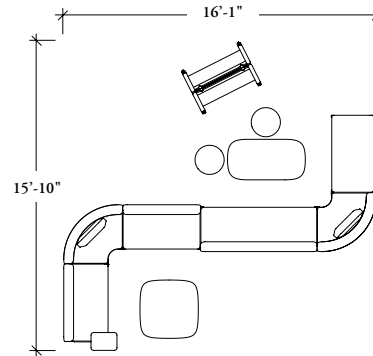

modular seating planning possibility

- Create Mixed-Activity zones
- Define different areas with Low and High Back Benches, oriented in opposite directions
- Add pillows to provide extra lumbar support and a comfy vibe
- Backless benches have the advantage of being non-directional

layout 08: S-curve

Dual Upholstery Shown

QUANTITY	COMPONENTS	DESCRIPTION	SINGLE UPHOLSTERY		DUAL UPHOLSTERY	
			LIST PRICE	EXTENDED PRICE	LIST PRICE	EXTENDED PRICE
1	ZNQR	Bench End Caps (Set of 2)	125	125	125	125
2	ZNQPR	Pillow (Single Upholstery), Single Rectangular	175	350	175	350
1	ZNTFS36	Soft Square Coffee Table, 36" d	550	550	550	550
1	ZNTFC4825	Rectangular Coffee Table, 48" w x 25" d	574	574	574	574
2	NCORSDS	Collaborative Ottoman - Round (Single Upholstery), Small 18" dia, Teknion dna 16"h, Single Upholstery	585	1170	585	1170
1	ZNQSE	Add-On Tablet, Personal, End of Run	625	625	625	625
1	ZNAEK36Y	Easel, Casters and Lower Shelf, 36" w, With Flip Chart Rail	965	965	965	965
1	ZNQB2NS	Straight Upholstery Bench-No Back, 2-Seat, No Electrical Module, Single Upholstery	1686	1686	1686	1686
1	ZNQLS	90° Concave Bench – Low-Back (Single Upholstery)	2702	2702	2879	2879
1	ZNQC3NS	Straight Upholstery Bench – Low-Back (Single Upholstery), 3-Seat, No Electrical Module	3183	3183	3360	3360
2	ZNQD2US	Straight Upholstery Bench – Hi-Back (Single Upholstery), 2-Seat, Single - One Simplex and 2 USB	3248	6496	3425	6850
1	ZNQMS	90° Concave Bench – Hi-Back (Single Upholstery)	3345	3345	3522	3522
TOTAL			21771	LIST	TOTAL	22656 LIST