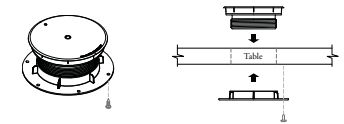

Grommet

- charges multiple devices with a single power supply
- LED glow and audio sound to indicate charging alignment
- anti-theft feature built into bottom locking ring
- available in Storm White
- installs flush to worksurface