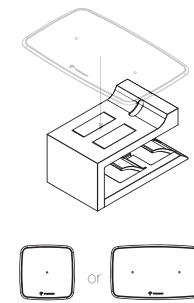

Edgemount

- worksurface edge unit designed to support a single- or double-charging Powermat
- integrated friction mount allows for easy repositioning by the user
- provides wireless charging while keeping devices at close proximity to the user
- allows for constant view of e-mail, incoming calls and listening to music
- available in Storm White or Platinum
- mounts to worksurface edge

h 2 11/16" d 4 1/16" w 2 3/4"