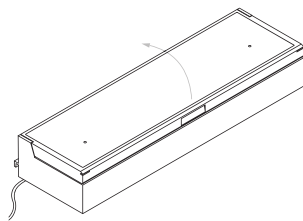

Personal Charger

- lid provides two wireless charging positions (indicated to the user through location dots on the lid)
- LED glow and audio sound to indicate charging alignment
- base unit offers storage space to hold Powermat accessories
- lid available in Black
- base unit available in Storm White or Platinum
- accessory rail mounted or freestanding

h 1 15/16" d 3 11/16" w 12"