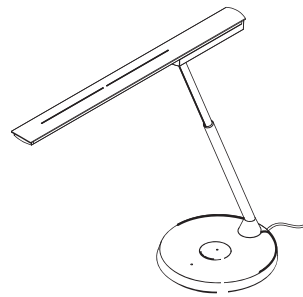

The Powermat Grommet charges multiple devices with a single power supply. A wireless charging mat that sits flush to the worksurface, the Powermat Grommet is positioned securely in the surface cutout by the anti-theft locking ring. Magnetic attraction aligns the Powermat-enabled device for optimal charging as well as visual and audio confirmation of charging.

b] Edgemount

Attaches at any point along worksurface edge to charge interactive, multi-functional devices.

c] Grommet

Sits flush to the worksurface to define a location for quick drop-and-charge.

d] Conflux Adjustable Task Light

Energy-efficient LED light incorporates Powermat technology in the base of the desk lamp.

5.1

Personal Charger

- lid provides two wireless charging positions (indicated to the user through location dots on the lid)
- LED glow and audio sound to indicate charging alignment
- base unit offers storage space to hold Powermat accessories
- lid available in Black
- base unit available in Storm White or Platinum
- accessory rail mounted or freestanding

h 1 15/16" d 3 11/16" w 12"

Conflux Adjustable Task Light

- single point charge
- incorporates the Powermat wireless induction charging system
- adjustable range – 13" to 18"
- available with a Platinum base