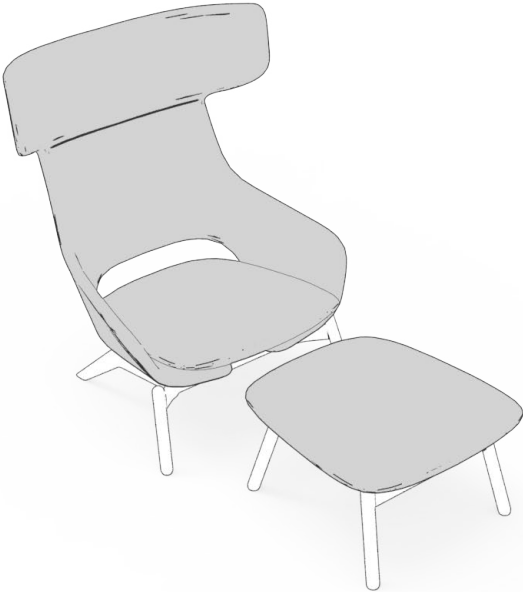

## dimensions

- Designed and tested for users up to 110kg/242 lbs
- Meets standard European NEN-16139 requirements

Kalm Lounge Chair,  
Four-Star Swivel  
**(ARKA)**

Kalm Footstool,  
Four-Star  
**(ARKB)**