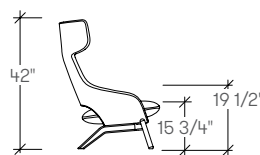

dimensions

- Designed and tested for users up to 110kg/242 lbs
- Meets standard European NEN-16139 requirements

Kalm Lounge Chair,
Four-Star Swivel
(ARKA)

Kalm Footstool,
Four-Star
(ARKB)

Kalm Lounge Chair,
Wood Leg
(ARKD)