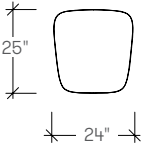

## dimensions

- Designed and tested for users up to 110kg/242 lbs
- Meets standard European NEN-16139 requirements

Kalm Lounge Chair,  
Four-Star Swivel  
**(ARKA)**

Kalm Footstool,  
Four-Star  
**(ARKB)**