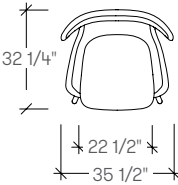

## dimensions

- Designed and tested for users up to 110kg/242 lbs
- Meets standard European NEN-16139 requirements

Kalm Lounge Chair,  
Four-Star Swivel  
**(ARKA)**

Kalm Footstool,  
Four-Star  
**(ARKB)**