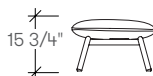

## dimensions

Kalm Lounge Chair,  
Four-Star Swivel  
**(ARKA)**

Kalm Footstool,  
Four-Star  
**(ARKB)**

Kalm Lounge Chair,  
Wood Leg  
**(ARKD)**

Kalm Footstool,  
Wood Leg  
**(ARKE)**