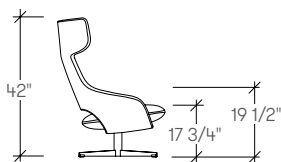

dimensions

- Designed and tested for users up to 110kg/242 lbs
- Meets standard European NEN-16139 requirements

Kalm Lounge Chair,
Four-Star Swivel
(ARKA)

Kalm Footstool,
Four-Star
(ARKB)

Kalm Lounge Chair,
Wood Leg
(ARKD)