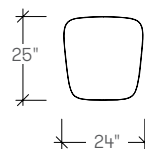

dimensions

- Designed and tested for users up to 110kg/242 lbs
- Meets standard European NEN-16139 requirements

Kalm Lounge Chair,
Four-Star Swivel
(ARKA)

Kalm Footstool,
Four-Star
(ARKB)

Kalm Lounge Chair,
Wood Leg
(ARKD)