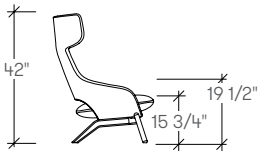

## dimensions

- Designed and tested for users up to 110kg/242 lbs
- Meets standard European NEN-16139 requirements

Kalm Lounge Chair,  
Four-Star Swivel  
**(ARKA)**

Kalm Footstool,  
Four-Star  
**(ARKB)**