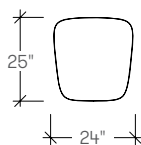

dimensions

- Designed and tested for users up to 110kg/242 lbs
- Meets standard European NEN-16139 requirements

Kalm Lounge Chair,
Four-Star Swivel
(ARKA)

Kalm Footstool,
Four-Star
(ARKB)

Kalm Lounge Chair,
Wood Leg
(ARKD)