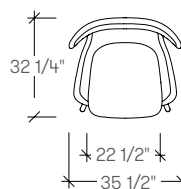

dimensions

- Designed and tested for users up to 110kg/242 lbs
- Meets standard European NEN-16139 requirements

Kalm Lounge Chair,
Four-Star Swivel
(ARKA)

Kalm Footstool,
Four-Star
(ARKB)

Kalm Lounge Chair,
Wood Leg
(ARKD)