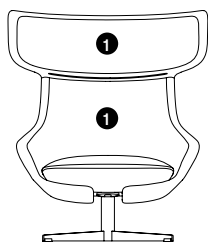

specifying kalm finishes

- **1 Seat Upholstery**
  Select the seat upholstery

specification example

1 ARKA Kalm Lounge Chair, 4-Star Swivel	
Seat fabric Gr.5	4546
Total:	$4546

1 ARKB Kalm Footstool, 4-Star	
Seat fabric Gr.5	2405
Total:	$2405

1 ARKD Kalm Lounge Chair, Wood Leg	
Seat fabric Gr.9	4830
Total:	$4830

1 ARKE Kalm Footstool, Wood Leg	
Seat fabric Gr.9	2518
Total:	$2518

weights

Kalm Lounge Chair, Four-Star Swivel	67 - 72 lbs
Kalm Footstool, Four-Star	33 - 38 lbs
Kalm Lounge Chair, Wood Leg	60 - 65 lbs
Kalm Footstool, Wood Leg	26 - 31 lbs

COM/COL material requirement

Yardage is based on a non-patterned fabric. Additional yardage may be required for pattern repeats and the matching required. Leather yield may be affected by the quality of the COL. However, variance in the size of the hides will not affect the yield.

SINGLE UPHOLSTERY	COM [yards]	COL [sq. ft.]
Kalm	5	90
Kalm Ottoman	2	36