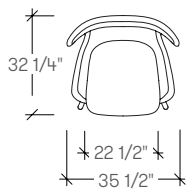

## dimensions

Kalm Lounge Chair,  
Four-Star Swivel  
**(ARKA)**

Kalm Footstool,  
Four-Star  
**(ARKB)**

Kalm Lounge Chair,  
Wood Leg  
**(ARKD)**

Kalm Footstool,  
Wood Leg  
**(ARKE)**