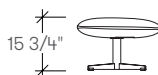

## dimensions

Kalm Lounge Chair,  
Four-Star Swivel  
**(ARKA)**

Kalm Footstool,  
Four-Star  
**(ARKB)**

Kalm Lounge Chair,  
Wood Leg  
**(ARKD)**

Kalm Footstool,  
Wood Leg  
**(ARKE)**