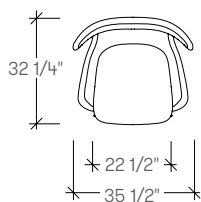

dimensions

- Designed and tested for users up to 110kg/242 lbs
- Meets standard European NEN-16139 requirements

Kalm Lounge Chair,
Four-Star Swivel
(ARKA)

Kalm Footstool,
Four-Star
(ARKB)

Kalm Lounge Chair,
Wood Leg
(ARKD)