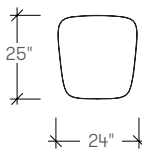

## dimensions

Kalm Lounge Chair,  
Four-Star Swivel  
**(ARKA)**

Kalm Footstool,  
Four-Star  
**(ARKB)**

Kalm Lounge Chair,  
Wood Leg  
**(ARKD)**

Kalm Footstool,  
Wood Leg  
**(ARKE)**