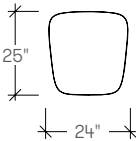

## dimensions

- Designed and tested for users up to 110kg/242 lbs
- Meets standard European NEN-16139 requirements

Kalm Lounge Chair,  
Four-Star Swivel  
**(ARKA)**

Kalm Footstool,  
Four-Star  
**(ARKB)**