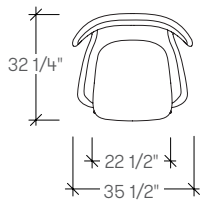

## dimensions

Kalm Lounge Chair,  
Four-Star Swivel  
**(ARKA)**

Kalm Footstool,  
Four-Star  
**(ARKB)**

Kalm Lounge Chair,  
Wood Leg  
**(ARKD)**

Kalm Footstool,  
Wood Leg  
**(ARKE)**