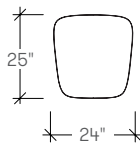

## dimensions

Kalm Lounge Chair,  
Four-Star Swivel  
**(ARKA)**

Kalm Footstool,  
Four-Star  
**(ARKB)**

Kalm Lounge Chair,  
Wood Leg  
**(ARKD)**

Kalm Footstool,  
Wood Leg  
**(ARKE)**