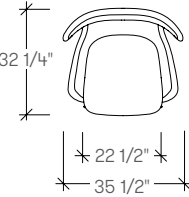

## dimensions

- Designed and tested for users up to 110kg/242 lbs
- Meets standard European NEN-16139 requirements

Kalm Lounge Chair,  
Four-Star Swivel  
**(ARKA)**

Kalm Footstool,  
Four-Star  
**(ARKB)**