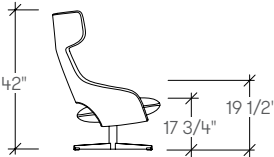

## dimensions

- Designed and tested for users up to 110kg/242 lbs
- Meets standard European NEN-16139 requirements

Kalm Lounge Chair,  
Four-Star Swivel  
**(ARKA)**

Kalm Footstool,  
Four-Star  
**(ARKB)**