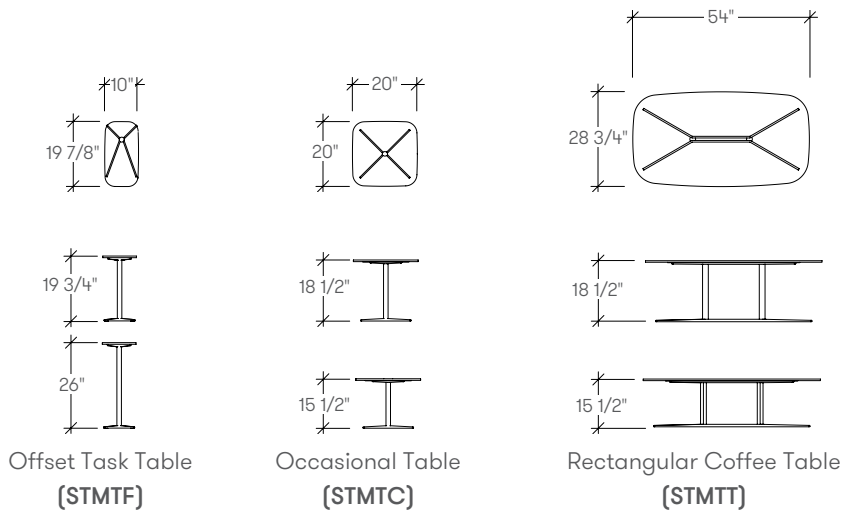

envita

Envita tables are available in a variety of heights and finishes and can be integrated with all Studio TK collections.

- The base of the Offset Task Table allows the table to nest above a 15" high coffee or occasional tables

dimensions

Note When marble is selected, add 1/4" thickness to table top

STMTC envita occasional table

Product Options

Height	Surface Finish	Edge Trim Style	Base Finish
A 15 1/2" / 38cm	N Studio Veneer	8 Flat Trim	C6 Chrome
C 18 1/2" / 47cm	A Foundation Laminate	G Flat Edge	Foundation Paint
	M Solid Surface		Fashion Paint
	L Leather		
	F Marble		
	G Glass		
	BP Backpainted Glass		

STMTF envita offset task table

Product Options

Height	Surface Finish	Edge Trim Style	Base Finish
B 19 3/4" / 50cm	N Studio Veneer	8 Flat Trim	C6 Chrome
D 26" / 66cm	A Foundation Laminate	G Flat Edge	Foundation Paint
	M Solid Surface		Fashion Paint
	L Leather		
	F Marble		
	G Glass		
	BP Backpainted Glass		

STMTT envita rectangle coffee table

Product Options

Height	Surface Finish	Edge Trim Style	Base Finish
A 15 1/2" / 38cm	N Studio Veneer	8 Flat Trim	C6 Chrome
C 18 1/2" / 47cm	A Foundation Laminate	G Flat Edge	Foundation Paint
	M Solid Surface		Fashion Paint
	L Leather		
	F Marble		
	G Glass		
	BP Backpainted Glass		