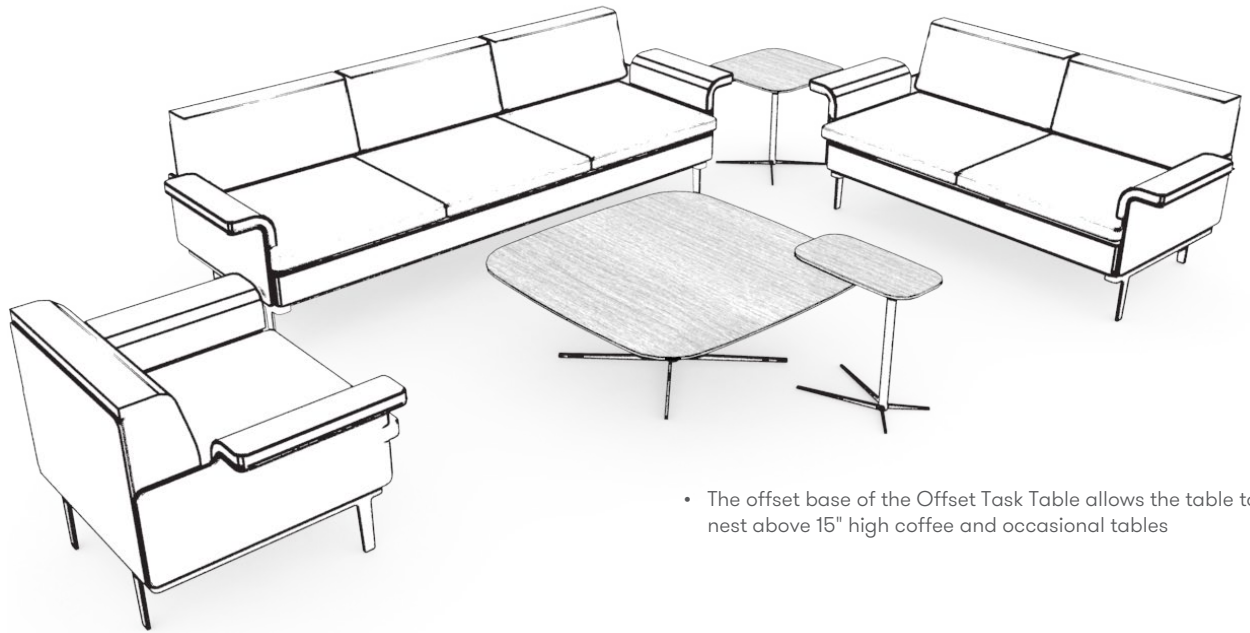

# envita

Envita tables are available in a variety of heights and finishes and can be integrated with all Studio TK collections.

- The offset base of the Offset Task Table allows the table to nest above 15" high coffee and occasional tables

## dimensions

**Note**

- when marble selected, thickness adds 1/4" to table top

## STMTC envita occasional table