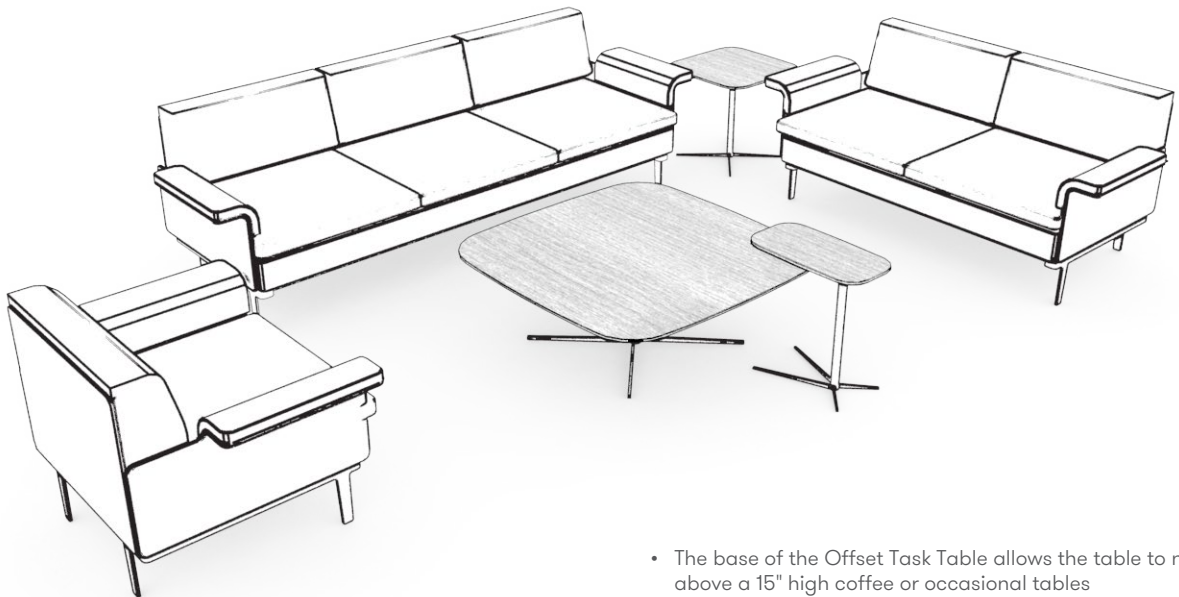

envita

Envita tables are available in a variety of heights and finishes and can be integrated with all Studio TK collections.

- The base of the Offset Task Table allows the table to nest above a 15" high coffee or occasional tables

dimensions

Note When marble is selected, add 1/4" thickness to table top

STMTC envita occasional table

Product Options

Height	Surface Finish	Edge Trim Style	Base Finish
A 15 1/2" / 38cm	N Studio Veneer	8 Flat Trim	C6 Chrome
C 18 1/2" / 47cm	A Foundation Laminate	G Flat Edge	Foundation Paint
	M Solid Surface		Fashion Paint
	L Leather		
	F Marble		
	G Glass		
	BP Backpainted Glass		

Note For Fundamental Paint, add \$0
 For Fashion Paint, add \$25
 For Chrome, add \$500

Table

	Foundation Laminate	Leather	Studio Veneer	Solid Surface	Backpainted Glass	Marble	Glass
A 15 1/2" / 38cm	925	1095	1295	1395	1595	1295	1595
C 18 1/2" / 47cm	975	1145	1345	1445	1645	1345	1645

Note For Fundamental Paint, add \$0
 For Fashion Paint, add \$25
 For Chrome, add \$200

Table

	Foundation Laminate	Leather	Studio Veneer	Solid Surface	Backpainted Glass	Marble	Glass
B 19 3/4" / 50cm	795	895	995	995	1295	1195	1295
D 26" / 66cm	845	945	1045	1045	1345	1245	1345