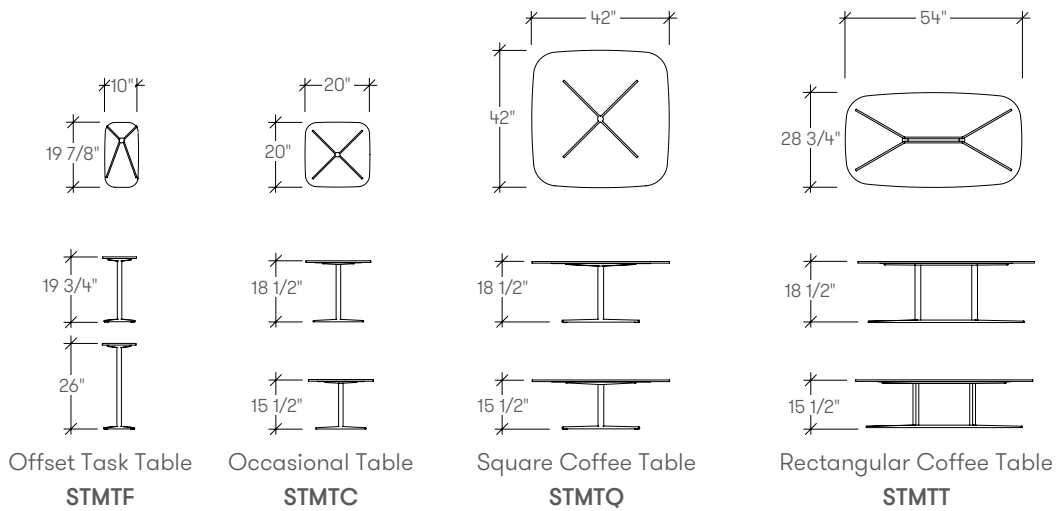

# envita

Envita tables are available in a variety of heights and finishes and can be integrated with all Studio TK collections.

- The offset base of the Offset Task Table allows the table to nest above 15" high coffee and occasional tables

## dimensions

**Note**

- when marble selected, thickness adds 1/4" to table top

### Product Options

Height	Surface Finish	Edge Trim Style	Frame Finish
A 15 1/2" / 38cm	N Studio Veneer	G Flat Edge	C6 Chrome
C 18 1/2" / 47cm	M Solid Surface		
	F Marble		
	G Glass		
	L Leather		

	Table			
	Studio Veneer	Solid Surface	Marble	Glass
A 15 1/2" / 38cm	1840	1885	1885	1905
C 18 1/2" / 47cm	1895	1940	1940	1960
	Leather			
A 15 1/2" / 38cm	1590			
C 18 1/2" / 47cm	1640			

### Product Options

Height	Surface Finish	Edge Trim Style	Frame Finish
A 15 1/2" / 38cm	N Studio Veneer	G Flat Edge	C6 Chrome
C 18 1/2" / 47cm	M Solid Surface		
	F Marble		
	G Glass		
	L Leather		

Table		Studio Veneer	Solid Surface	Marble	Glass
A 15 1/2" / 38cm		2645	3245	3615	3875
C 18 1/2" / 47cm		2725	3695	3345	3935
Leather					
A 15 1/2" / 38cm		2595			
C 18 1/2" / 47cm		2675			