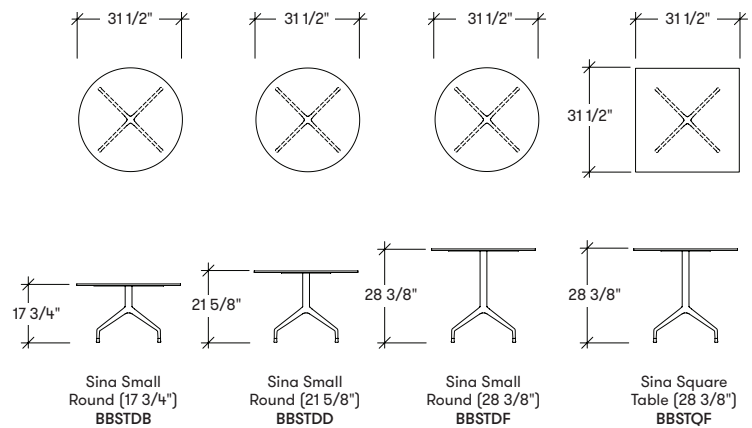

Dimensions

Fabrics & Finishes

Top surface

Wood or Solid Core

Frame finish

Polished Aluminum

Edge trim

Flat