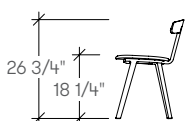

juntura

features

In contemporary workspaces, there is a new set of seating demands for different styles and heights of postures, including a traditional worksurface height of 29 inches and a bar height of 40 inches. Juntura – comprising of an armchair, chair and stool with or without back support – addresses these needs.

Cover Table (shown)

dimensions

Guest Chair
Without Arms
STJGD

Guest Chair
With Arms
STJGB

Bar Stool With
Back
STJBB

Bar Stool
Without Back
STJBD

COM/COL material requirement

Yardage is based on a non-patterned fabric. Additional yardage may be required for pattern repeats and the matching required. Leather yield may be affected by the quality of the COL. However, variance in the size of the hides will not affect the yield.