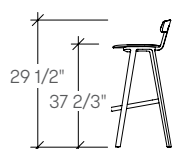

juntura

features

In contemporary workspaces, there is a new set of seating demands for different styles and heights of postures, including a traditional worksurface height of 29 inches and a bar height of 40 inches. Juntura – comprising of an armchair, chair and stool with or without back support – addresses these needs.

Cover Table (shown)

dimensions

Guest Chair
Without Arms
STJGD

Guest Chair
With Arms
STJGB

Bar Stool With
Back
STJBB

Bar Stool
Without Back
STJBD

COM/COL material requirement

Yardage is based on a non-patterned fabric. Additional yardage may be required for pattern repeats and the matching required. Leather yield may be affected by the quality of the COL. However, variance in the size of the hides will not affect the yield.