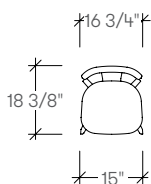

juntura

features

In contemporary workspaces, there is a new set of seating demands for different styles and heights of postures, including a traditional worksurface height of 29 inches and a bar height of 40 inches. Juntura – comprising of an armchair, chair and stool with or without back support – addresses these needs.

Cover Table (shown)

dimensions

Guest Chair
Without Arms
STJGD

Guest Chair
With Arms
STJGB

Bar Stool With
Back
STJBB

Bar Stool
Without Back
STJBD

COM/COL material requirement

Yardage is based on a non-patterned fabric. Additional yardage may be required for pattern repeats and the matching required. Leather yield may be affected by the quality of the COL. However, variance in the size of the hides will not affect the yield.