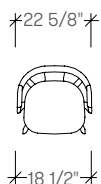

juntura

features

In contemporary workspaces, there is a new set of seating demands for different styles and heights of postures, including a traditional worksurface height of 29 inches and a bar height of 40 inches. Juntura – comprising of an armchair, chair and stool with or without back support – addresses these needs.

Cover Table (shown)

dimensions

Guest Chair
Without Arms
STJGD

Guest Chair
With Arms
STJGB

Bar Stool With
Back
STJBB

Bar Stool
Without Back
STJBD

COM/COL material requirement

Yardage is based on a non-patterned fabric. Additional yardage may be required for pattern repeats and the matching required. Leather yield may be affected by the quality of the COL. However, variance in the size of the hides will not affect the yield.