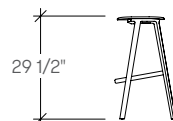

juntura

features

In contemporary workspaces, there is a new set of seating demands for different styles and heights of postures, including a traditional worksurface height of 29 inches and a bar height of 40 inches. Juntura – comprising of an armchair, chair and stool with or without back support – addresses these needs.

Cover Table (shown)

dimensions

Guest Chair
Without Arms
STJGD

Guest Chair
With Arms
STJGB

Bar Stool With
Back
STJBB

Bar Stool
Without Back
STJBD

COM/COL material requirement

Yardage is based on a non-patterned fabric. Additional yardage may be required for pattern repeats and the matching required. Leather yield may be affected by the quality of the COL. However, variance in the size of the hides will not affect the yield.