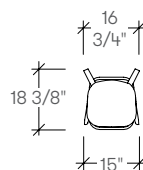

juntura

features

In contemporary workspaces, there is a new set of seating demands for different styles and heights of postures, including a traditional worksurface height of 29 inches and a bar height of 40 inches. Juntura – comprising of an armchair, chair and stool with or without back support – addresses these needs.

Cover Table (shown)

dimensions

Guest Chair
Without Arms
STJGD

Guest Chair
With Arms
STJGB

Bar Stool With
Back
STJBB

Bar Stool
Without Back
STJBD

COM/COL material requirement

Yardage is based on a non-patterned fabric. Additional yardage may be required for pattern repeats and the matching required. Leather yield may be affected by the quality of the COL. However, variance in the size of the hides will not affect the yield.