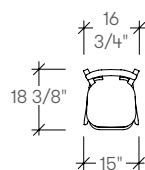

juntura

features

In contemporary workspaces, there is a new set of seating demands for different styles and heights of postures, including a traditional worksurface height of 29 inches and a bar height of 40 inches. Juntura – comprising of an armchair, chair and stool with or without back support – addresses these needs.

Cover Table (shown)

dimensions

Guest Chair
Without Arms
STJGD

Guest Chair
With Arms
STJGB

Bar Stool With
Back
STJBB

Bar Stool
Without Back
STJBD

COM/COL material requirement

Yardage is based on a non-patterned fabric. Additional yardage may be required for pattern repeats and the matching required. Leather yield may be affected by the quality of the COL. However, variance in the size of the hides will not affect the yield.