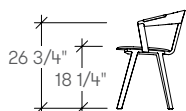

juntura

features

In contemporary workspaces, there is a new set of seating demands for different styles and heights of postures, including a traditional worksurface height of 29 inches and a bar height of 40 inches. Juntura – comprising of an armchair, chair and stool with or without back support – addresses these needs.

Cover Table (shown)

dimensions

Guest Chair
Without Arms
STJGD

Guest Chair
With Arms
STJGB

Bar Stool With
Back
STJBB

Bar Stool
Without Back
STJBD

COM/COL material requirement

Yardage is based on a non-patterned fabric. Additional yardage may be required for pattern repeats and the matching required. Leather yield may be affected by the quality of the COL. However, variance in the size of the hides will not affect the yield.