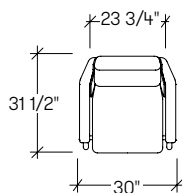

dimensions

Lasai Lounge