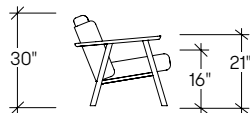

Chair
(ALLCA)