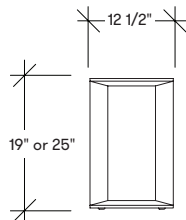

Task Table Wood Finishes

Basque White Oak, Truffle

Table Surface Finish

Laminate, Veneer, Back-Painted Glass

Dimensions

Borough Task Table
SHTHC

Borough Table, Rectangle
SHTA

Borough Table, Square
SHTB