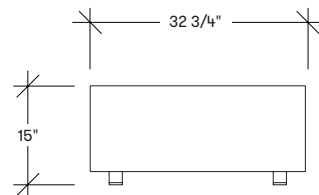

Task Table Wood Finishes

Basque White Oak, Truffle

Table Surface Finish

Laminate, Veneer, Back-Painted Glass

Dimensions

Borough Task Table
SHTHC

Borough Table, Rectangle
SHTA

Borough Table, Square
SHTB