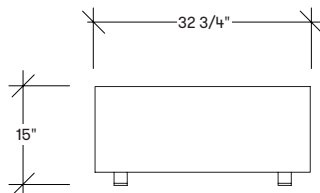

Task Table Wood Finishes

Basque White Oak, Truffle

Table Surface Finish

Laminate, Veneer, Back-Painted Glass

Dimensions

Borough Task Table
SHTHC

Borough Table, Rectangle
SHTA

Borough Table, Square
SHTB