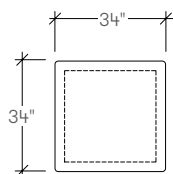

dimensions

Square Table
STLAS

power unit

1 simplex,
2 USB

Power available in Ebony or Storm White coordinates. 10 ft. North American plug.

STLAS infinito square table

Product Options

Height	Power	Surface Finish	Edge Trim Style	Body Finish	Power Finish
34 34" / 86cm Width	N Without Power	Foundation	8 Flat Trim	83 Very White	8B Ebony Coordinate
	P With Power	Studio Veneer		51 Granite	7Y Storm White Coordinate
		Solid Surface		52 Ebony	
		Glass		9N Radioactive	
				9P Sunburst	
				9Q Voltage	
				9R Reaction	