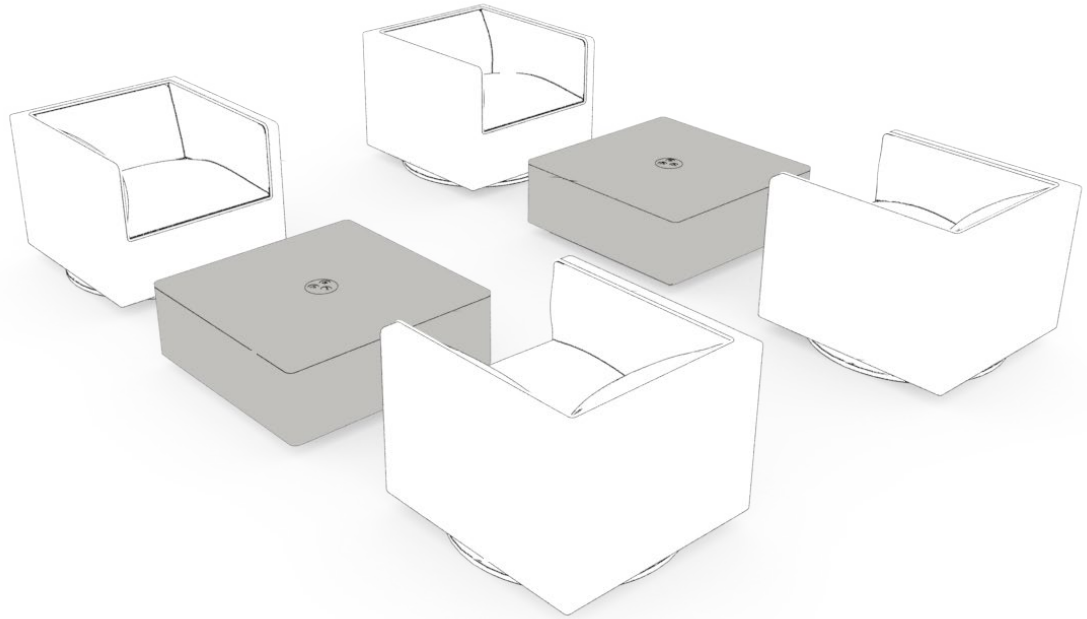

infinito

The Infinito table can bring life to any space through the use of materiality. The table is available in seven paint finishes (including four striking accent colors) and a variety of top surface materials. The table is also available with power to keep users connected and charged.

dimensions

Square Table
STLAS

power unit

1 simplex,
2 USB

Power available in Ebony or Storm White coordinates. 10 ft. North American plug.

STLAS infinito square table

Product Options

Height	Power	Surface Finish	Edge Trim Style	Body Finish	Power Finish
34 34" / 86cm Width	N Without Power	Foundation	8 Flat Trim	83 Very White	8B Ebony Coordinate
	P With Power	Studio Veneer		51 Granite	7Y Storm White Coordinate
		Solid Surface		52 Ebony	
		Glass		9N Radioactive	
				9P Sunburst	
				9Q Voltage	
				9R Reaction	