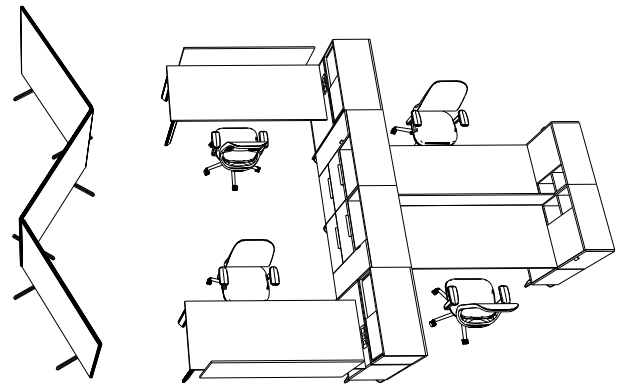

lite wall

features

The Lite Wall is a freestanding screen that provides visual space division. It has a magnetic connection between screens which helps establish borders for workstations and private spaces. The Lite Wall is easily reconfigurable without tools and visible connections.

dimensions

finishes:
Foot Finish available in:
Chrome

lite wall

planning

common area privacy

Shown with Envita seating and table,
48" high Lite Wall screens

meeting area privacy within workstations

District workstations with Beso Chairs,
66" high Lite Wall screens

space division between workstations

Shown with District open workstation,
51" high Lite Wall screens

The feet on the Lite Wall pivot under the screen for ease of shipping.

The Lite Wall has an optional magnet on each end to allow screens to attach to one another.