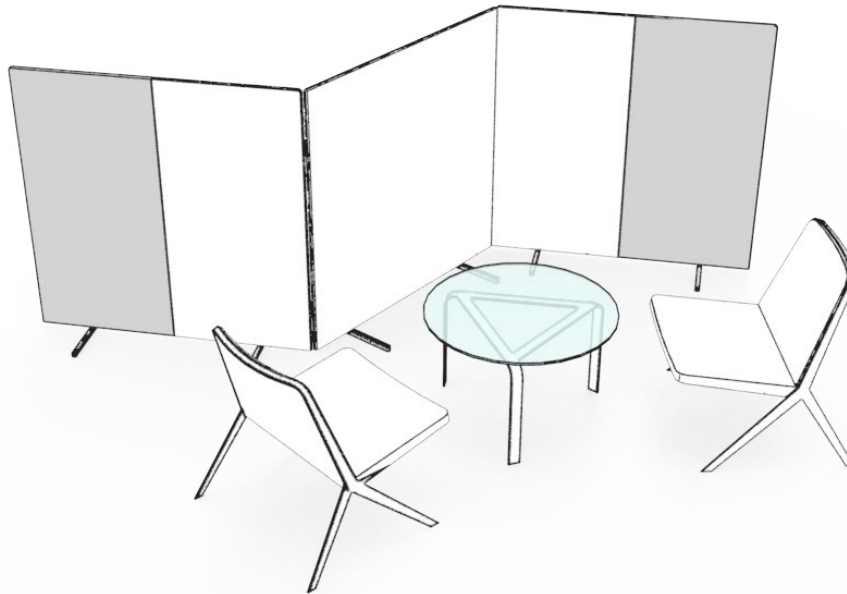

lite wall

features

The Lite Wall is a freestanding screen that provides visual space division. It has a magnetic connection between screens which helps establish borders for workstations and private spaces. The Lite Wall is easily reconfigurable without tools and visible connections.

dimensions

finishes:
Foot Finish available in:
Chrome

lite wall

planning

common area privacy

Shown with Envita seating and table,
48" high Lite Wall screens

meeting area privacy within workstations

District workstations with Beso Chairs,
66" high Lite Wall screens

space division between workstations

Shown with District open workstation,
51" high Lite Wall screens

The feet on the Lite Wall pivot under the screen for ease of shipping.

The Lite Wall has an optional magnet on each end to allow screens to attach to one another.

lite wall

finish options

Lite Wall can be specified with one fabric, two fabrics (contrasting sides) or divided in the center.

Single Upholstery
STSDA

Contrast Upholstery - Sided
STSDB

Contrast Upholstery - Center Divide
STSDC