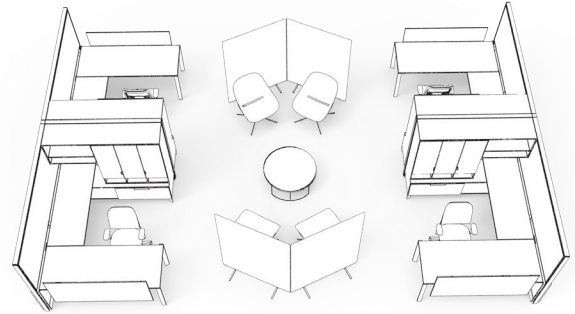

lite wall

features

The Lite Wall is a freestanding screen that provides visual space division. It has a magnetic connection between screens which helps establish borders for workstations and private spaces. The Lite Wall is easily reconfigurable without tools and visible connections.

dimensions

finishes:
Foot Finish available in:
Chrome

lite wall

planning

common area privacy

Shown with Envita seating and table,
48" high Lite Wall screens

meeting area privacy within workstations

District workstations with Beso Chairs,
66" high Lite Wall screens

space division between workstations

Shown with District open workstation,
51" high Lite Wall screens

The feet on the Lite Wall pivot under the screen for ease of shipping.

The Lite Wall has an optional magnet on each end to allow screens to attach to one another.