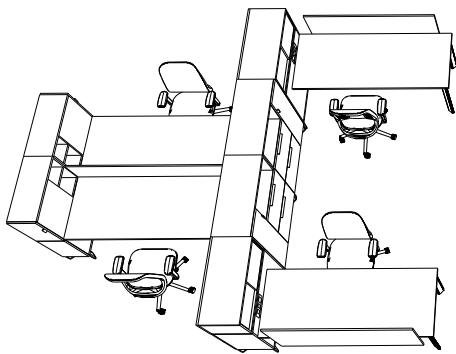

lite wall

features

The Lite Wall is a freestanding screen that provides visual space division. It has a magnetic connection between screens which helps establish borders for workstations and private spaces. The Lite Wall is easily reconfigurable without tools and visible connections.

dimensions

finishes:
Foot Finish available in:
Chrome

lite wall

planning

common area privacy

Shown with Envita seating and table,
48" high Lite Wall screens

meeting area privacy within workstations

District workstations with Beso Chairs,
66" high Lite Wall screens

space division between workstations

Shown with District open workstation,
51" high Lite Wall screens

The feet on the Lite Wall pivot under the screen for ease of shipping.

The Lite Wall has an optional magnet on each end to allow screens to attach to one another.