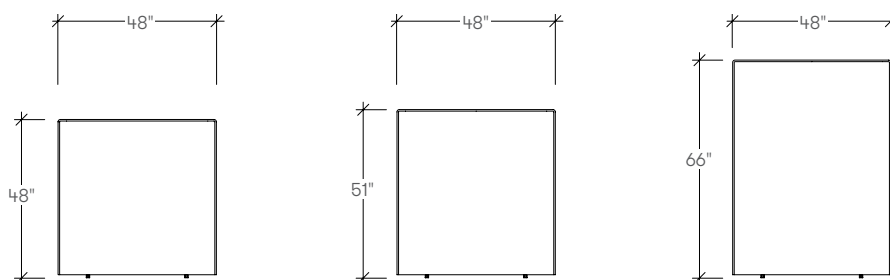

lite wall

features

The Lite Wall is a freestanding screen that provides visual space division. It has a magnetic connection between screens which helps establish borders for workstations and private spaces. The Lite Wall is easily reconfigurable without tools and visible connections.

dimensions

finishes:
Foot Finish available in:
Chrome

lite wall

planning

common area privacy

Shown with Envita seating and table,
48" high Lite Wall screens

meeting area privacy within workstations

District workstations with Beso Chairs,
66" high Lite Wall screens

space division between workstations

Shown with District open workstation,
51" high Lite Wall screens

The feet on the Lite Wall pivot under the screen for ease of shipping.

The Lite Wall has an optional magnet on each end to allow screens to attach to one another.