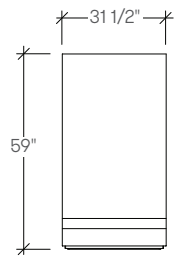

qui

features

The Qui screen is a freestanding screen that provides division between environments. It is available 53" and 59" high.

dimensions

Qui Screen Medium
STBE1

Qui Screen Large
STBE2

Mobile Storage
Screen
STBF

Mobile Storage
Screen
STBF

Qui Screen Medium
STBE1

Qui Screen Large
STBE2

STBE qui screen

Product Options

Style	Side 1 Upholstery Finish	Mid Panel Upholstery Finish	Side 2 Upholstery Finish
1 Medium - 33" w x 53" h	Fabric	Fabric	Fabric
2 Large - 33" w x 59" h			

1 Medium
2 Large

Side 1

COM	COL	Gr.1	Gr.2	Gr.3	Gr.4	Gr.5	Gr.6	Gr.7	Gr.8	Gr.9	Gr.10	Gr.11
1675	1776	2025	2181	2317	2472	2589	2686	2783	2900	3017	3133	3269
1725	1829	2115	2288	2440	2613	2743	2852	2960	3090	3220	3350	3502