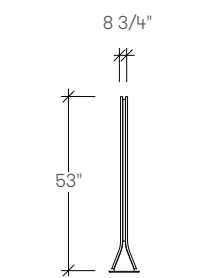

qui

features

The Qui screen is a freestanding screen that provides division between environments. It is available 53" and 59" high.

dimensions

Qui Screen Medium
STBE1

Qui Screen Large
STBE2

Mobile Storage
Screen
STBF

Mobile Storage
Screen
STBF

Qui Screen Medium
STBE1

Qui Screen Large
STBE2

STBE qui screen

Product Options

Style	Side 1 Upholstery Finish	Mid Panel Upholstery Finish	Side 2 Upholstery Finish
1 Medium - 33" w x 53" h	Fabric	Fabric	Fabric
2 Large - 33" w x 59" h			

1 Medium
2 Large

Side 1

COM	COL	Gr.1	Gr.2	Gr.3	Gr.4	Gr.5	Gr.6	Gr.7	Gr.8	Gr.9	Gr.10	Gr.11
1675	1776	2025	2181	2317	2472	2589	2686	2783	2900	3017	3133	3269
1725	1829	2115	2288	2440	2613	2743	2852	2960	3090	3220	3350	3502