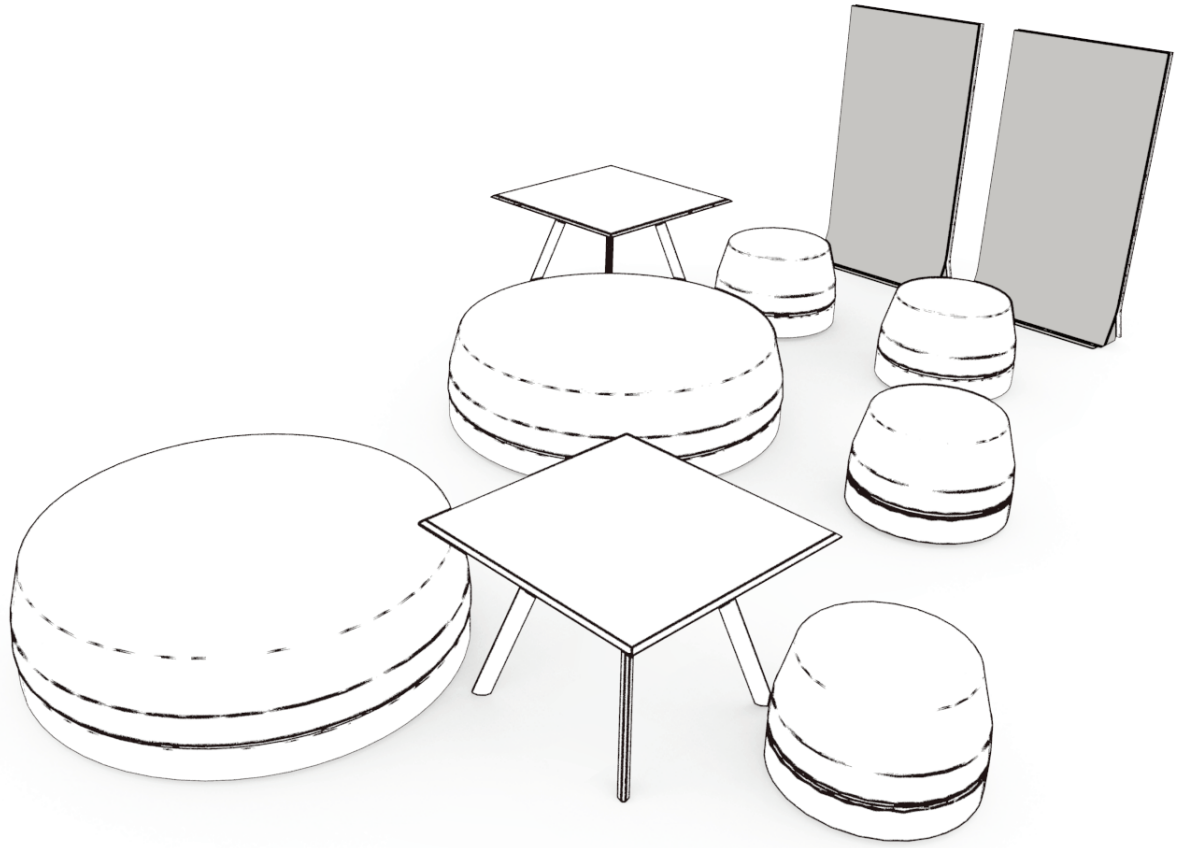

qui

features

The Qui screen is a freestanding screen that provides division between environments. It is available 53" and 59" high.

dimensions

Qui Screen Medium
STBE1

Qui Screen Large
STBE2

Mobile Storage
Screen
STBF

Mobile Storage
Screen
STBF

Qui Screen Medium
STBE1

Qui Screen Large
STBE2

STBE qui screen

Product Options

Style	Side 1 Upholstery Finish	Mid Panel Upholstery Finish	Side 2 Upholstery Finish
1 Medium - 33" w x 53" h	Fabric	Fabric	Fabric
2 Large - 33" w x 59" h			

1 Medium
2 Large

Side 1

COM	COL	Gr.1	Gr.2	Gr.3	Gr.4	Gr.5	Gr.6	Gr.7	Gr.8	Gr.9	Gr.10	Gr.11
1675	1776	2025	2181	2317	2472	2589	2686	2783	2900	3017	3133	3269
1725	1829	2115	2288	2440	2613	2743	2852	2960	3090	3220	3350	3502