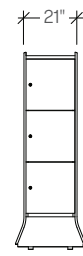

qui

features

The Qui screen is a freestanding screen that provides division between environments. It is available 53" and 59" high.

dimensions

Qui Screen Medium
STBE1

Qui Screen Large
STBE2

Mobile Storage
Screen
STBF

Mobile Storage
Screen
STBF

Qui Screen Medium
STBE1

Qui Screen Large
STBE2

STBE qui screen

Product Options

Style	Side 1 Upholstery Finish	Mid Panel Upholstery Finish	Side 2 Upholstery Finish
1 Medium - 33" w x 53" h	Fabric	Fabric	Fabric
2 Large - 33" w x 59" h			

1 Medium
2 Large

Side 1

COM	COL	Gr.1	Gr.2	Gr.3	Gr.4	Gr.5	Gr.6	Gr.7	Gr.8	Gr.9	Gr.10	Gr.11
1675	1776	2025	2181	2317	2472	2589	2686	2783	2900	3017	3133	3269
1725	1829	2115	2288	2440	2613	2743	2852	2960	3090	3220	3350	3502