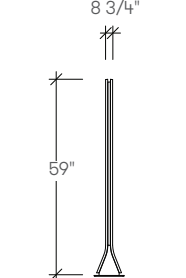

qui

features

The Qui screen is a freestanding screen that provides division between environments. It is available 53" and 59" high.

dimensions

Qui Screen Medium
STBE1

Qui Screen Large
STBE2

Mobile Storage
Screen
STBF

Mobile Storage
Screen
STBF

Qui Screen Medium
STBE1

Qui Screen Large
STBE2

STBE qui screen

Product Options

Style	Side 1 Upholstery Finish	Mid Panel Upholstery Finish	Side 2 Upholstery Finish
1 Medium - 33" w x 53" h	Fabric	Fabric	Fabric
2 Large - 33" w x 59" h			

1 Medium
2 Large

Side 1

COM	COL	Gr.1	Gr.2	Gr.3	Gr.4	Gr.5	Gr.6	Gr.7	Gr.8	Gr.9	Gr.10	Gr.11
1675	1776	2025	2181	2317	2472	2589	2686	2783	2900	3017	3133	3269
1725	1829	2115	2288	2440	2613	2743	2852	2960	3090	3220	3350	3502