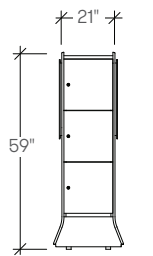

qui

features

The Qui screen is a freestanding screen that provides division between environments. It is available 53" and 59" high.

dimensions

Qui Screen Medium
STBE1

Qui Screen Large
STBE2

Mobile Storage
Screen
STBF

Mobile Storage
Screen
STBF

Qui Screen Medium
STBE1

Qui Screen Large
STBE2

STBE qui screen

Product Options

Style	Side 1 Upholstery Finish	Mid Panel Upholstery Finish	Side 2 Upholstery Finish
1 Medium - 33" w x 53" h	Fabric	Fabric	Fabric
2 Large - 33" w x 59" h			

1 Medium
2 Large

Side 1

COM	COL	Gr.1	Gr.2	Gr.3	Gr.4	Gr.5	Gr.6	Gr.7	Gr.8	Gr.9	Gr.10	Gr.11
1675	1776	2025	2181	2317	2472	2589	2686	2783	2900	3017	3133	3269
1725	1829	2115	2288	2440	2613	2743	2852	2960	3090	3220	3350	3502