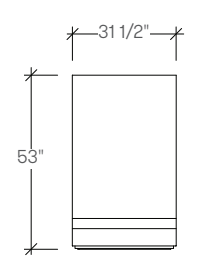

qui

features

The Qui screen is a freestanding screen that provides division between environments. It is available 53" and 59" high.

dimensions

Qui Screen Medium
STBE1

Qui Screen Large
STBE2

Mobile Storage
Screen
STBF

Mobile Storage
Screen
STBF

Qui Screen Medium
STBE1

Qui Screen Large
STBE2

STBE qui screen

Product Options

Style	Side 1 Upholstery Finish	Mid Panel Upholstery Finish	Side 2 Upholstery Finish
1 Medium - 33" w x 53" h	Fabric	Fabric	Fabric
2 Large - 33" w x 59" h			

1 Medium
2 Large

Side 1

COM	COL	Gr.1	Gr.2	Gr.3	Gr.4	Gr.5	Gr.6	Gr.7	Gr.8	Gr.9	Gr.10	Gr.11
1675	1776	2025	2181	2317	2472	2589	2686	2783	2900	3017	3133	3269
1725	1829	2115	2288	2440	2613	2743	2852	2960	3090	3220	3350	3502