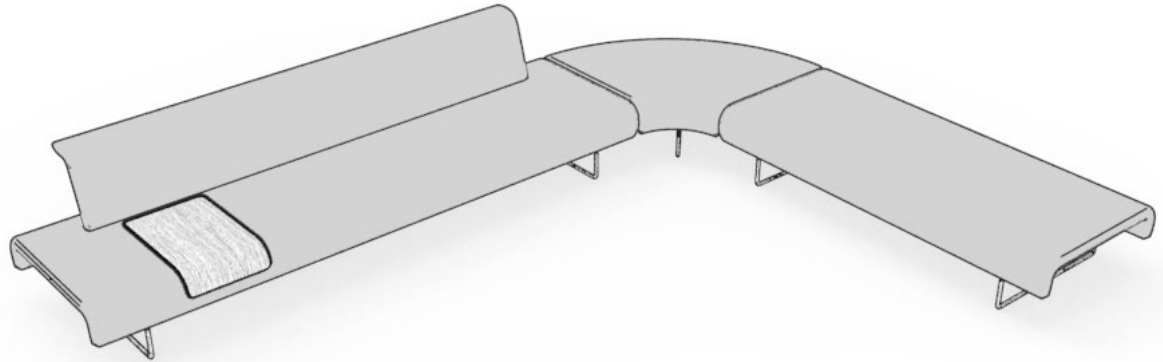

## cloud

Cloud is a series of benches based on minimalist design. The straight lines can be combined with curved elements to create free-flowing compositions. Cloud includes sofas, benches, a corner quarter-round and a unique table top.

Designer: Naoto Fukasawa

- The polished metal tube cases convey a sense of lightness and mid-air suspension
- The backrest features a 'turned-up' section at the top that can also function as an armrest
- The quarter-round element combines benches of all sizes to create original landscapes
- The table top provides a table surface anywhere along the length of the sofa or bench

## dimensions

- Designed and tested for users up to 110kg/242 lbs
- Meets standard European NEN-16139 requirements

### BENCH, SOFA WITH BACKREST AND QUARTER ROUND

		COM [yards]	COL [sq. ft]
Bench	Two-Seater	4 1/4	76
	Three-Seater	5 3/4	103
Sofa with Backrest	Two-Seater	5 3/4	103
	Three-Seater	8	144
Quarter Round		3 1/4	58