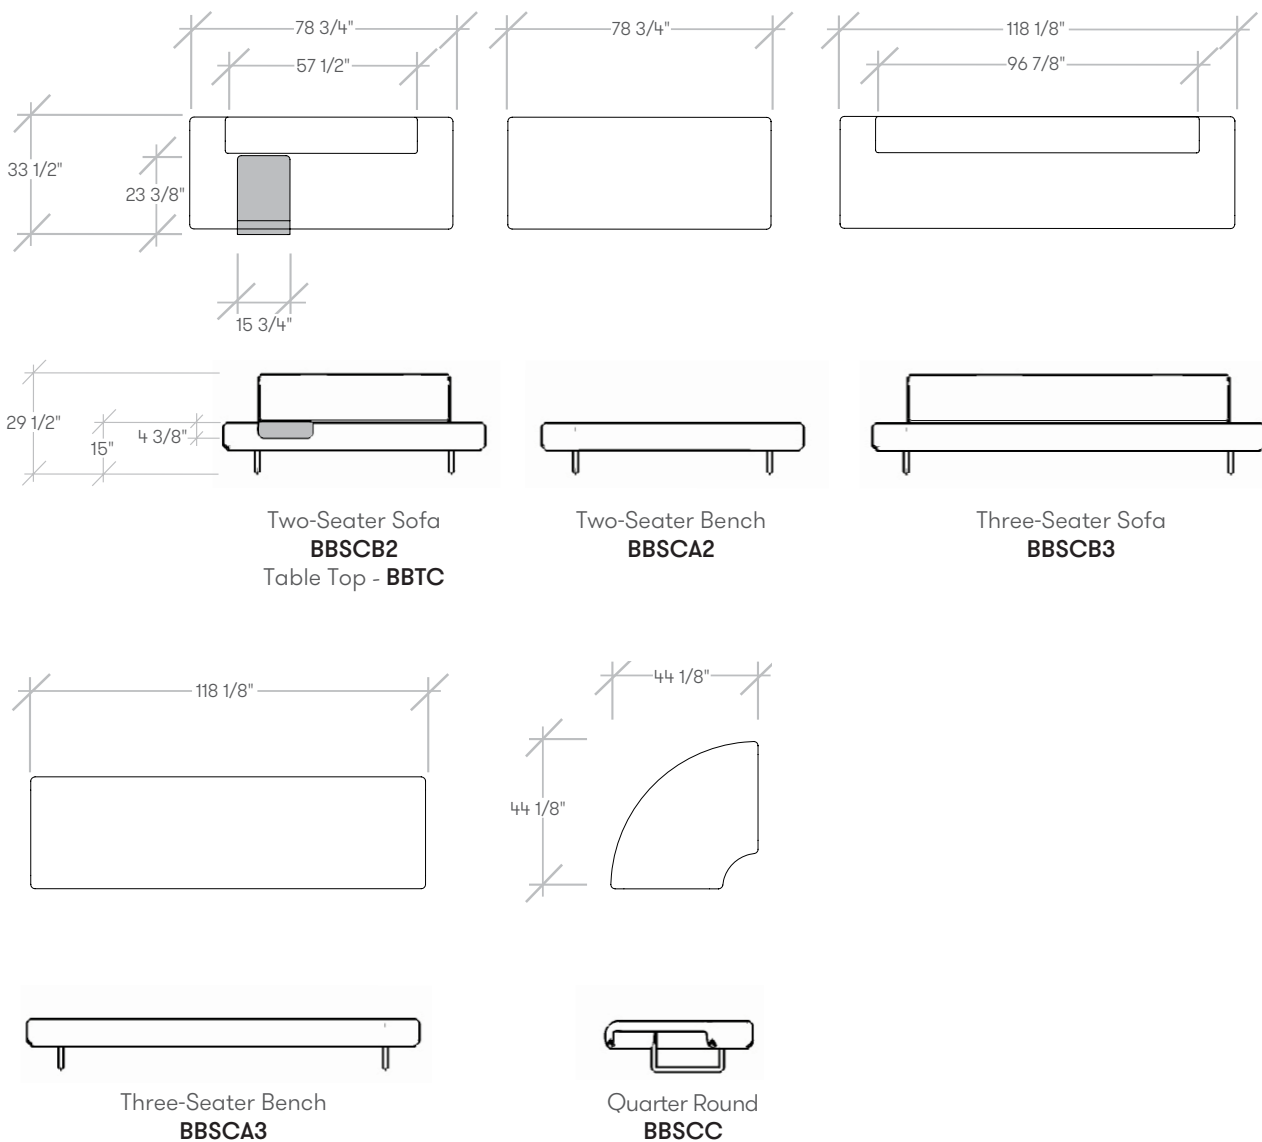

## cloud

Cloud is a series of benches based on minimalist design. The straight lines can be combined with curved elements to create free-flowing compositions. Cloud includes sofas, benches, a corner quarter-round and a unique table top.

Designer: Naoto Fukasawa

- The polished metal tube cases convey a sense of lightness and mid-air suspension
- The backrest features a 'turned-up' section at the top that can also function as an armrest
- The quarter-round element combines benches of all sizes to create original landscapes
- The table top provides a table surface anywhere along the length of the sofa or bench

## dimensions

- Designed and tested for users up to 110kg/242 lbs
- Meets standard European NEN-16139 requirements

### BENCH, SOFA WITH BACKREST AND QUARTER ROUND

		COM [yards]	COL [sq. ft]
Bench	Two-Seater	4 1/4	76
	Three-Seater	5 3/4	103
Sofa with Backrest	Two-Seater	5 3/4	103
	Three-Seater	8	144
Quarter Round		3 1/4	58