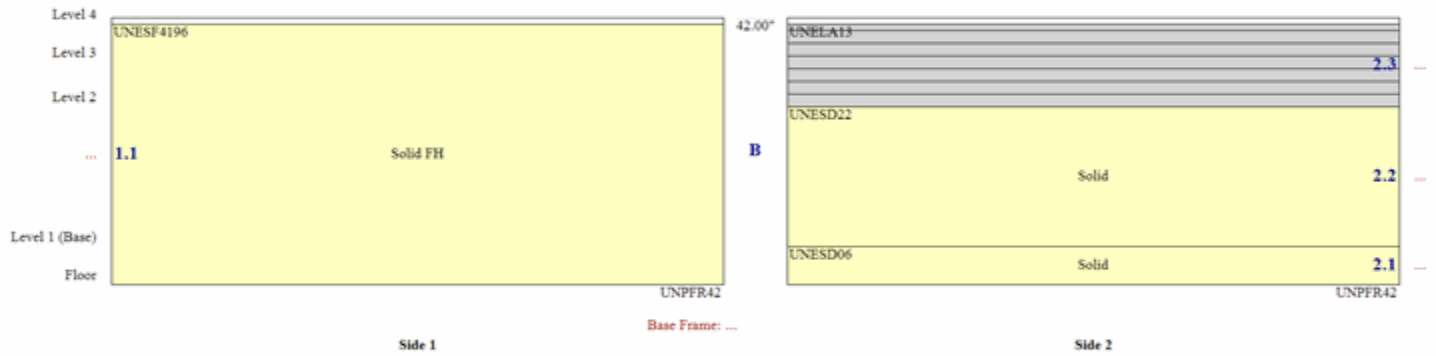

Configuration	Description	Mfr	Cat	PZ Description	Printed
66G42AR 96	96" 66G42AR	TEK	TDI	Price Effective: 07/23/2012	07/03/2015

Location	Number	Option Group	Description
B	UNPFR4296 ...	Panel Type	Flush Panel Wall, 42"h x 96"w Skipped Option
1.1	UNESF4196 ...	Finish	Solid Fascia - Full Height, 41"h x 96"w Skipped Option
2.1	UNESD0696 ...	Finish	Solid Fascia, 6"H x 96"w Skipped Option
2.2	UNESD2296 ...	Finish	Solid Fascia, 22"h x 96"w Skipped Option
2.3	UNELA1396 ...	Foundation & Mica Colors	Accessory Fascia, 13"h x 96"w Skipped Option