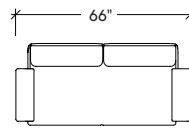

Settee
STMS2