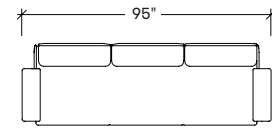

Three-Seater Sofa
STMS3

Studio TK

3940 US 70 Business Hwy, West
Clayton, North Carolina 27520, USA
Tel: 855.941.0262 / Fax: 919.464.2927
www.studiotk.com

©, TM Trademarks of teknon corporation and/or its subsidiaries or licensed to it. Patents may be pending. Some products may not be available in all markets. Contact your local Studio TK representative for availability.
CAN/US/INT 07-15 © Teknon 2017 Printed in Canada. SS-095-0069EN