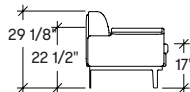

Designer Mario Ruiz	Typology Lounge Seating
Collection StudioTK	Year 2013

Collection

Fabrics & Finishes

Upholstery

Fabrics are available from Luum; COM/COL

Frame finish

Chrome

Dimensions