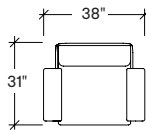

Designer Mario Ruiz	Typology Lounge Seating
Collection StudioTK	Year 2013

Collection

Fabrics & Finishes

Upholstery

Fabrics are available from Luum; COM/COL

Frame finish

Chrome

Dimensions