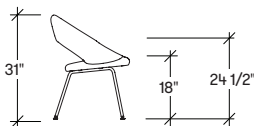

Dimensions

Nina Chair, Four Leg
ARNA

Studio TK

3940 US 70 Business Hwy, West
Clayton, North Carolina 27520, USA
Tel: 855.941.0262 / Fax: 919.464.2927
www.studiotk.com