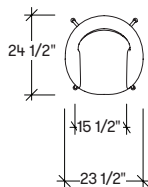

Dimensions

Nina Chair, Four Leg
ARNA

Studio TK

3940 US 70 Business Hwy, West
Clayton, North Carolina 27520, USA
Tel: 855.941.0262 / Fax: 919.464.2927
www.studiotk.com