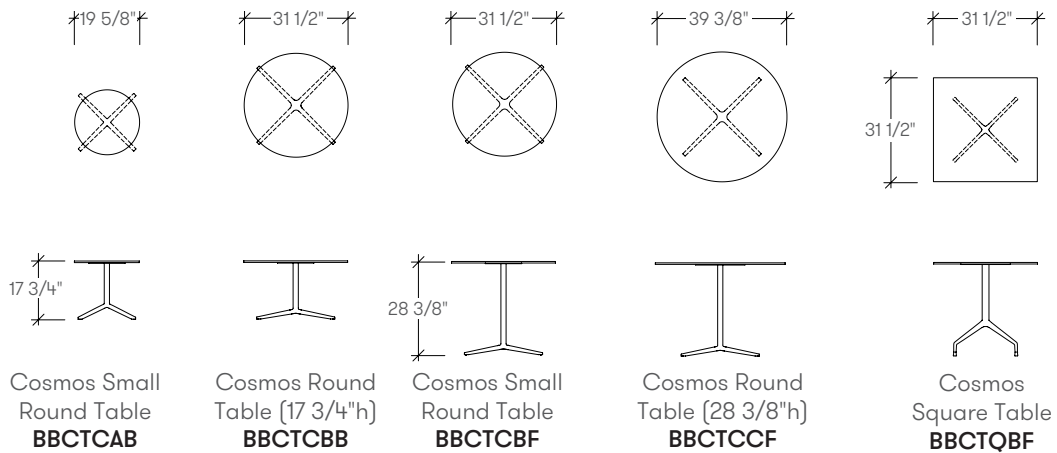

Designer: Jeffrey Bennett

dimensions

BBCTC cosmos small round table

Product Options

| Dimension | Height | Surface Finish | Edge Trim Style | Frame Finish |
|----------------|----------------|------------------------|-----------------|----------------------|
| A 19 5/8"/50cm | B 17 3/4"/45cm | ~ Solid Core W Wood | G Flat Edge | C9 Polished Aluminum |

| | Price | |
|------------------------------------|-------|------------|
| | Wood | Solid Core |
| A 19 5/8"/50cm x B 17 3/4"/45cm | 1453 | 1507 |

BBCTC cosmos round table

Product Options

| Dimension | Height | Surface Finish | Edge Trim Style | Frame Finish |
|----------------|----------------------------------|------------------------|-----------------|----------------------|
| B 31 1/2"/80cm | B 17 3/4"/45cm F 28 3/8"/72cm | ~ Solid Core W Wood | G Flat Edge | C9 Polished Aluminum |

| | Price | |
|-------------------------------------|-------|------------|
| | Wood | Solid Core |
| C 39 3/8"/100cm x F 28 3/8"/72cm | 2349 | 2457 |

BBCTQ cosmos square table

Product Options

| Dimension | Height | Surface Finish | Edge Trim Finish | Frame Finish |
|----------------|----------------|------------------------|------------------|----------------------|
| B 31 1/2"/80cm | F 28 3/8"/72cm | ~ Solid Core W Wood | G Flat Edge | C9 Polished Aluminum |

| | Price | |
|------------------------------------|-------|------------|
| | Wood | Solid Core |
| B 31 1/2"/80cm x F 28 3/8"/72cm | 2047 | 2155 |