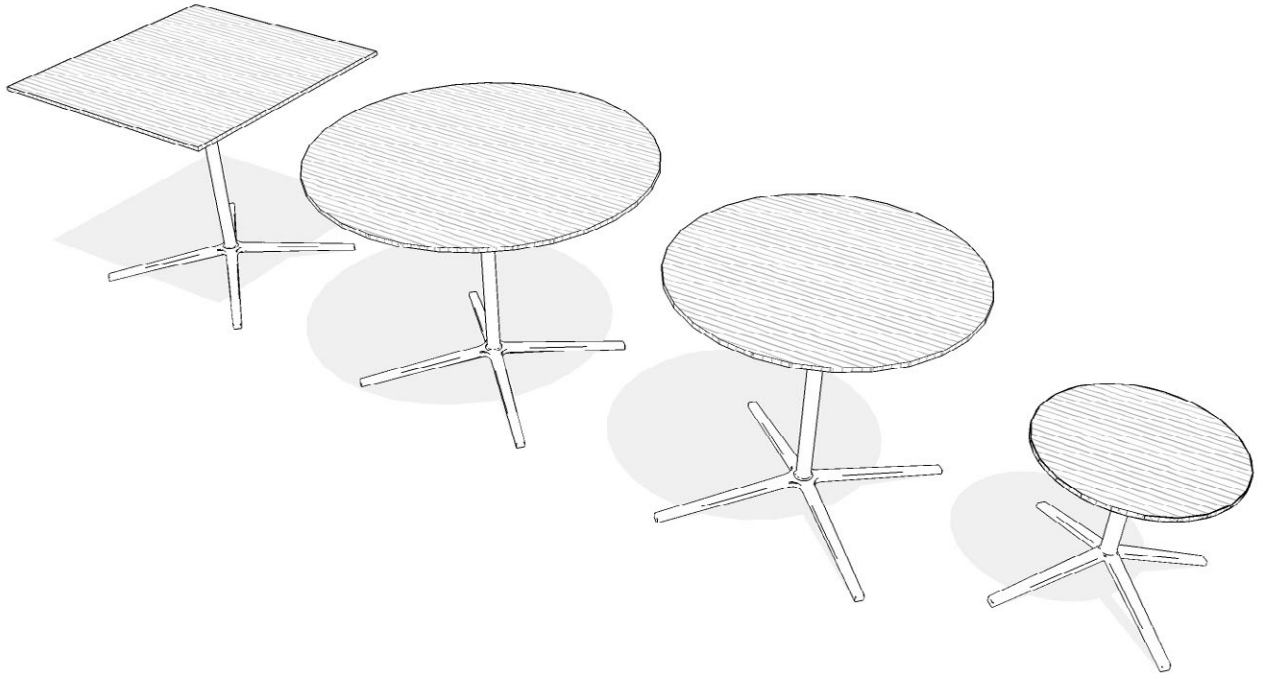

cosmos tables

Cosmos Tables are designed to integrate with Cosmos Seating to provide an elegant and sophisticated aesthetic. The bases are finished in a brushed diecast aluminum, and the tops are available in wood or laminate.

Designer: Jeffrey Bennett

dimensions

BBCTC cosmos small round table

Product Options

| Dimension | Height | Surface Finish | Edge Trim Style | Frame Finish |
|----------------|----------------|------------------------|-----------------|----------------------|
| A 19 5/8"/50cm | B 17 3/4"/45cm | ~ Solid Core W Wood | G Flat Edge | C9 Polished Aluminum |

| | Price | |
|------------------------------------|-------|------------|
| | Wood | Solid Core |
| A 19 5/8"/50cm x B 17 3/4"/45cm | 1453 | 1507 |

BBCTC cosmos round table

Product Options

| Dimension | Height | Surface Finish | Edge Trim Style | Frame Finish |
|----------------|----------------------------------|------------------------|-----------------|----------------------|
| B 31 1/2"/80cm | B 17 3/4"/45cm F 28 3/8"/72cm | ~ Solid Core W Wood | G Flat Edge | C9 Polished Aluminum |

| | Price | |
|-------------------------------------|-------|------------|
| | Wood | Solid Core |
| C 39 3/8"/100cm x F 28 3/8"/72cm | 2349 | 2457 |

BBCTQ cosmos square table

Product Options

| Dimension | Height | Surface Finish | Edge Trim Finish | Frame Finish |
|----------------|----------------|------------------------|------------------|----------------------|
| B 31 1/2"/80cm | F 28 3/8"/72cm | ~ Solid Core W Wood | G Flat Edge | C9 Polished Aluminum |