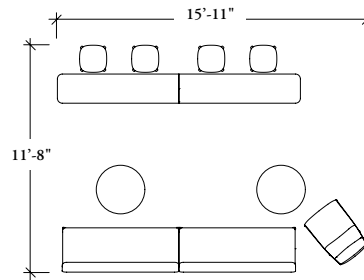

layout 10: straight (linear)

Dual Upholstery Shown

QUANTITY	COMPONENTS	DESCRIPTION	SINGLE UPHOLSTERY		DUAL UPHOLSTERY	
			LIST PRICE	EXTENDED PRICE	LIST PRICE	EXTENDED PRICE
1	ZNTG	Ledge Table-to-Sofa Tether (Kit of 2)	100	100	100	100
1	ZNQR	Bench End Caps (Set of 2)	125	125	125	125
2	ZNTR30	High Round Tea Table, 30" dia	281	562	281	562
1	ZNTLSE421872	Ledge Table - Straight, End, 42"h x 18"d x 72"w	550	550	550	550
1	ZNTLT261133B	Laptop Table, Pencil Edge with Exposed Birch Ply	663	663	663	663
4	ZNMTUB	Zones High Backless Stool, 4-Wood Legs, Upholstery, Bar Height	669	2676	669	2676
1	ZNTLS421872	Ledge Table - Straight, Start, 42"h x 18"d x 72"w	783	783	783	783
1	ZNATC6050	Tech Easel, Casters, 60"h x 50"w	1108	1108	1108	1108
1	ZNSXHN	Zones Solo Lounge Chair, High-Back, No Arms	1912	1912	1912	1912
2	ZNQD3NS	Straight Upholstery Bench – Hi-Back (Single Upholstery), 3-Seat, No Electrical Module	3641	7282	3818	7636
TOTAL				15761 LIST	TOTAL	16115 LIST

Finishes: Grade 3 Fabric, Laminate Tables. *

See Price Guide for Dual Upholstery Product Codes

The following reconfiguration is possible using the same kit of parts.

reconfiguration a

modular seating planning possibility

reconfiguration a

QUANTITY	COMPONENTS	DESCRIPTION	SINGLE UPHOLSTERY		DUAL UPHOLSTERY	
			LIST PRICE	EXTENDED PRICE	LIST PRICE	EXTENDED PRICE
1	ZNQR	Bench End Caps (Set of 2)	125	125	125	125
2	ZNTTR30	High Round Tea Table, 30" dia	281	562	281	562
1	ZNTLSE421872	Ledge Table - Straight, End, 42"h x 18"d x 72"w	550	550	550	550
4	ZNMTUB	Zones High Backless Stool, 4-Wood Legs, Upholstery, Bar Height	669	2676	669	2676
1	ZNTLSS421872	Ledge Table - Straight, Start, 42"h x 18"d x 72"w	783	783	783	783
1	ZNSXHN	Zones Solo Lounge Chair, High-Back, No Arms	1912	1912	1912	1912
2	ZNQD3NS	Straight Upholstery Bench – Hi-Back (Single Upholstery), 3-Seat, No Electrical Module	3641	7282	3818	7636
TOTAL			13890	LIST	14244	LIST