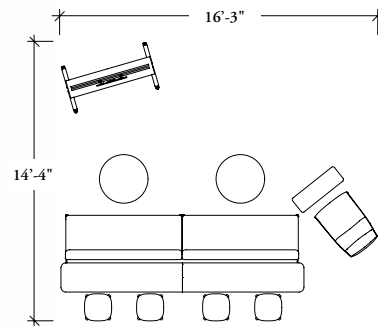

layout 10: straight (linear)

Dual Upholstery Shown

QUANTITY	COMPONENTS	DESCRIPTION	SINGLE UPHOLSTERY		DUAL UPHOLSTERY	
			LIST PRICE	EXTENDED PRICE	LIST PRICE	EXTENDED PRICE
1	ZNTG	Ledge Table-to-Sofa Tether (Kit of 2)	100	100	100	100
1	ZNQR	Bench End Caps (Set of 2)	125	125	125	125
2	ZNTR30	High Round Tea Table, 30" dia	281	562	281	562
1	ZNTLSE421872	Ledge Table - Straight, End, 42"h x 18"d x 72"w	550	550	550	550
1	ZNTLT261133B	Laptop Table, Pencil Edge with Exposed Birch Ply	663	663	663	663
4	ZNMTUB	Zones High Backless Stool, 4-Wood Legs, Upholstery, Bar Height	669	2676	669	2676
1	ZNTLS421872	Ledge Table - Straight, Start, 42"h x 18"d x 72"w	783	783	783	783
1	ZNATC6050	Tech Easel, Casters, 60"h x 50"w	1108	1108	1108	1108
1	ZNSXHN	Zones Solo Lounge Chair, High-Back, No Arms	1912	1912	1912	1912
2	ZNQD3NS	Straight Upholstery Bench – Hi-Back (Single Upholstery), 3-Seat, No Electrical Module	3641	7282	3818	7636
TOTAL				15761 LIST	TOTAL	16115 LIST

reconfiguration a

QUANTITY	COMPONENTS	DESCRIPTION	SINGLE UPHOLSTERY		DUAL UPHOLSTERY	
			LIST PRICE	EXTENDED PRICE	LIST PRICE	EXTENDED PRICE
1	ZNQR	Bench End Caps (Set of 2)	125	125	125	125
2	ZNTTR30	High Round Tea Table, 30" dia	281	562	281	562
1	ZNTLSE421872	Ledge Table - Straight, End, 42"h x 18"d x 72"w	550	550	550	550
4	ZNMTUB	Zones High Backless Stool, 4-Wood Legs, Upholstery, Bar Height	669	2676	669	2676
1	ZNTLSS421872	Ledge Table - Straight, Start, 42"h x 18"d x 72"w	783	783	783	783
1	ZNSXHN	Zones Solo Lounge Chair, High-Back, No Arms	1912	1912	1912	1912
2	ZNQD3NS	Straight Upholstery Bench – Hi-Back (Single Upholstery), 3-Seat, No Electrical Module	3641	7282	3818	7636
TOTAL			13890	LIST	14244	LIST