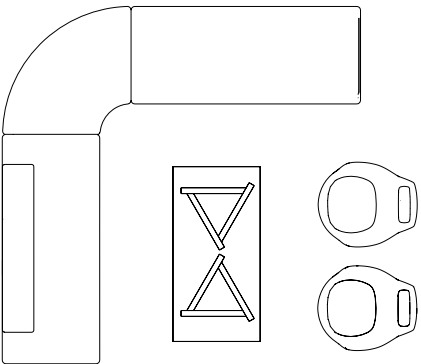

dual

planning

A variety of configurations can be achieved with Dual Lounge, allowing for various configurations. The following typical demonstrate the versatility that can be achieved.