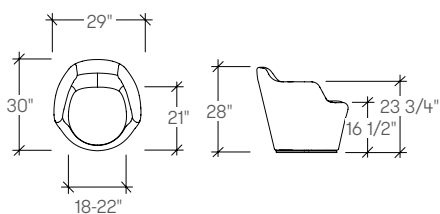

## dimensions

- Designed and tested for users up to 300 lbs
- Meets ANSI/BIFMA requirements

Dual Low Back Lounge  
(STDA) / (STDB)

Dual High Back Lounge  
(STDC) / (STDD)