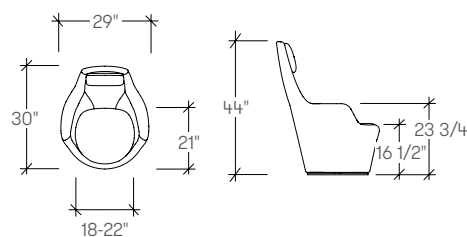

## dimensions

- Designed and tested for users up to 300 lbs
- Meets ANSI/BIFMA requirements

Dual Low Back Lounge  
(STDA) / (STDB)

Dual High Back Lounge  
(STDC) / (STDD)