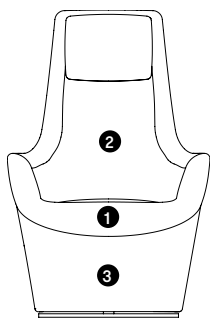

specifying dual finishes

The modularity of Dual permits a wide range of fabric combinations that allows for an expressive use of color, texture and material. The opaque knit base allows for light to pass through and contrasting upholstery allows for personalization.

- **1 Seat Upholstery**
  Select the seat upholstery
- **2 Back Upholstery**
  Select the back upholstery
- **3 Select Base Finish**
  Select knit finish or base upholstery

specification example

STDA Dual Low Back Lounge Chair, Knit Base	
1 Seat fabric Gr.5	3221
2 Back fabric Gr.5	333
3 Knit Finish	0
Total:	$3554

STDC Dual High Back Lounge Chair, Knit Base	
1 Seat fabric Gr.5	3746
2 Back fabric Gr.3	276
3 Knit Finish	0
Total:	$4022

STDB Dual Low Back Lounge Chair, Upholstered Base	
1 Seat fabric Gr.5	3746
2 Back fabric Gr.5	333
3 Base Upholstery Gr.3	212
Total:	$4291

weights

Dual, Low Back Lounge, Knit Base	75 - 80 lbs
Dual, Low Back Lounge, Upholstered Base	75 - 80 lbs
Dual, High Back Lounge, Knit Base	80 - 85 lbs
Dual, High Back Lounge, Upholstered Base	80 - 85 lbs

COM/COL material requirement

Yardage is based on a non-patterned fabric. Additional yardage may be required for pattern repeats and the matching required. Leather yield may be affected by the quality of the COL. However, variance in the size of the hides will not affect the yield.

SINGLE UPHOLSTERY		COM [yards]	COL [sq. ft.]
Dual Low Back Lounge	Seat	13/4	31 1/2
	Back	2 3/4	49 1/2
Dual High Back Lounge	Seat	13/4	31 1/2
	Back	3 1/4	58 1/2