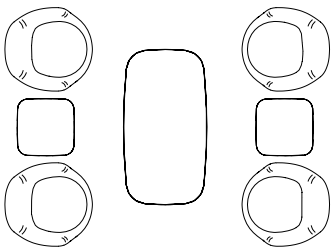

dual

planning

A variety of configurations can be achieved with Dual Lounge, allowing for various configurations. The following typical demonstrate the versatility that can be achieved.