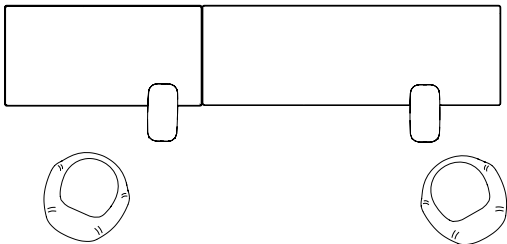

dual

planning

A variety of configurations can be achieved with Dual Lounge, allowing for various configurations. The following typical demonstrate the versatility that can be achieved.