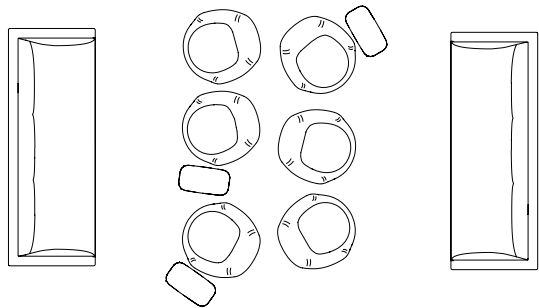

dual

planning

A variety of configurations can be achieved with Dual Lounge, allowing for various configurations. The following typical demonstrate the versatility that can be achieved.