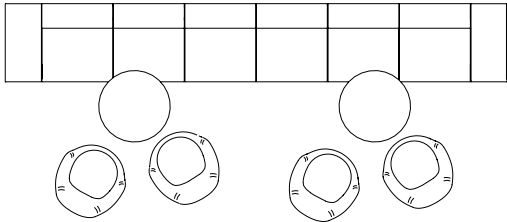

dual

planning

A variety of configurations can be achieved with Dual Lounge, allowing for various configurations. The following typical demonstrate the versatility that can be achieved.