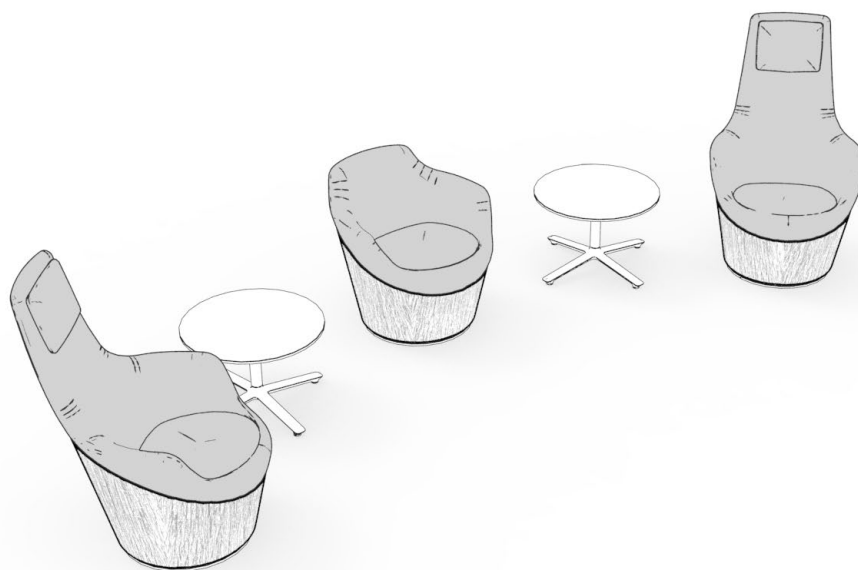

## features

Dual lounge is a dynamic seating collection designed to celebrate expression and elevate the conversation. The duality of materials offers a seat ripe for expression. Upholster in a single color, or two, or split the difference with a partially opaque knit base available in 11 finishes. A posture fit for every occasion, a low back chair for a relaxed or casual collaboration. A high back chair for when you need time to unwind and recharge. The lounge design introduces a residential aesthetic to bring a welcoming sensibility to a range of spaces – so that work doesn't feel like work.

## dimensions

- Designed and tested for users up to 300 lbs
- Meets ANSI/BIFMA requirements

Dual Low Back Lounge  
(STDA) / (STDB)

Dual High Back Lounge  
(STDC) / (STDD)