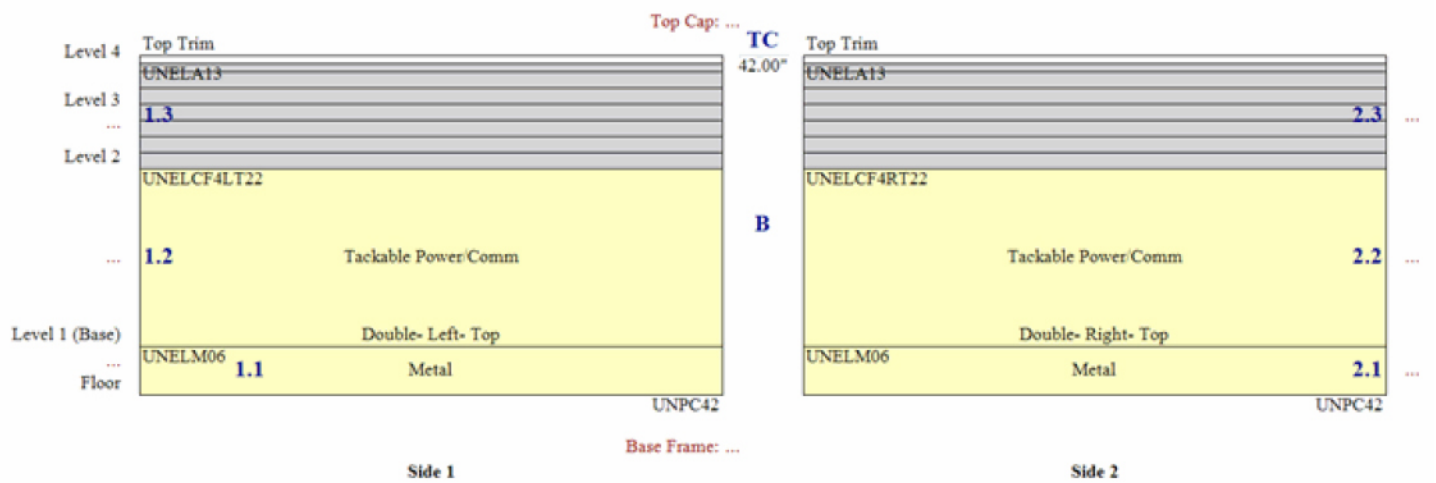

Configuration	Description	Mfr	Cat	PZ Description	Printed
Panel 1 72	72" Panel Config	TEK	TDI	Price Effective: 01/27/2014	04/22/2014