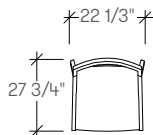

## dimensions

Lounge Chair  
STNCA

Guest Chair  
STNCB

Lounge Chair  
with Arms  
STNCC

Guest Chair  
with Arms  
STNCD

**COM/COL material requirement**

Yardage is based on a non-patterned fabric. Additional yardage may be required for pattern repeats and the matching required. Leather yield may be affected by the quality of the COL. However, variance in the size of the hides will not affect the yield.