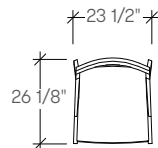

## dimensions

Lounge Chair  
STNCA

Guest Chair  
STNCB

Lounge Chair  
with Arms  
STNCC

Guest Chair  
with Arms  
STNCD

**COM/COL material requirement**

Yardage is based on a non-patterned fabric. Additional yardage may be required for pattern repeats and the matching required. Leather yield may be affected by the quality of the COL. However, variance in the size of the hides will not affect the yield.