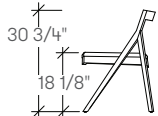

Guest Chair
STNCB