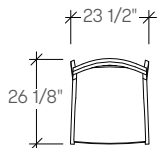

## dimensions

Lounge Chair  
STNCA

Guest Chair  
STNCB

Lounge Chair  
with Arms  
STNCC

Guest Chair  
with Arms  
STNCD

**COM/COL material requirement**

Yardage is based on a non-patterned fabric. Additional yardage may be required for pattern repeats and the matching required. Leather yield may be affected by the quality of the COL. However, variance in the size of the hides will not affect the yield.