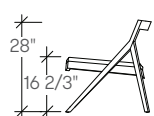

## dimensions

Lounge Chair  
STNCA

Guest Chair  
STNCB

Lounge Chair  
with Arms  
STNCC

Guest Chair  
with Arms  
STNCD

**COM/COL material requirement**

Yardage is based on a non-patterned fabric. Additional yardage may be required for pattern repeats and the matching required. Leather yield may be affected by the quality of the COL. However, variance in the size of the hides will not affect the yield.