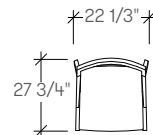

## dimensions

Lounge Chair  
STNCA

Guest Chair  
STNCB

Lounge Chair  
with Arms  
STNCC

Guest Chair  
with Arms  
STNCD

**COM/COL material requirement**

Yardage is based on a non-patterned fabric. Additional yardage may be required for pattern repeats and the matching required. Leather yield may be affected by the quality of the COL. However, variance in the size of the hides will not affect the yield.