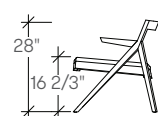

## dimensions

Lounge Chair  
STNCA

Guest Chair  
STNCB

Lounge Chair  
with Arms  
STNCC

Guest Chair  
with Arms  
STNCD

**COM/COL material requirement**

Yardage is based on a non-patterned fabric. Additional yardage may be required for pattern repeats and the matching required. Leather yield may be affected by the quality of the COL. However, variance in the size of the hides will not affect the yield.