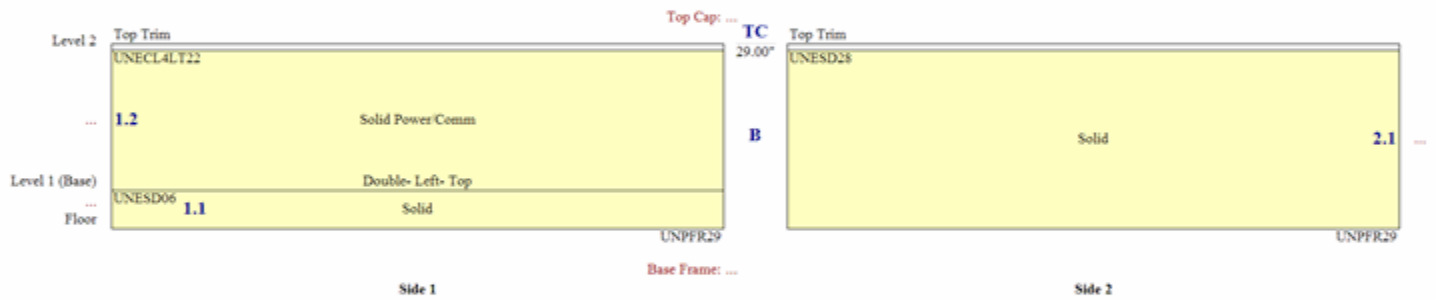

Configuration	Description	Mfr	Cat	PZ Description	Printed
F29PL 96	96" Panel Config	TEK	TDI	Price Effective: February 23,	07/15/2015

<b>Location</b>	<b>Number</b>	<b>Option Group</b>	<b>Description</b>
B	UNPFR2996 ...	Panel Type	Flush Panel Wall, 29"h x 96"w Skipped Option
1.1	UNESD0696 ...	Finish	Solid Fascia, 6"H x 96"w Skipped Option
1.2	UNECL4LT2296 ...	Finish	Solid Power/Comm. Fascia, 2 Duplex Outlets Plus VDM, Left, Top Of Fascia, 22"h x 96"w Skipped Option
2.1	UNESD2896 ...	Finish	Solid Fascia, 28"h x 96"w Skipped Option
TC	UNTT96 ...	Top Trim Finish	Top Trim, 96"w Skipped Option