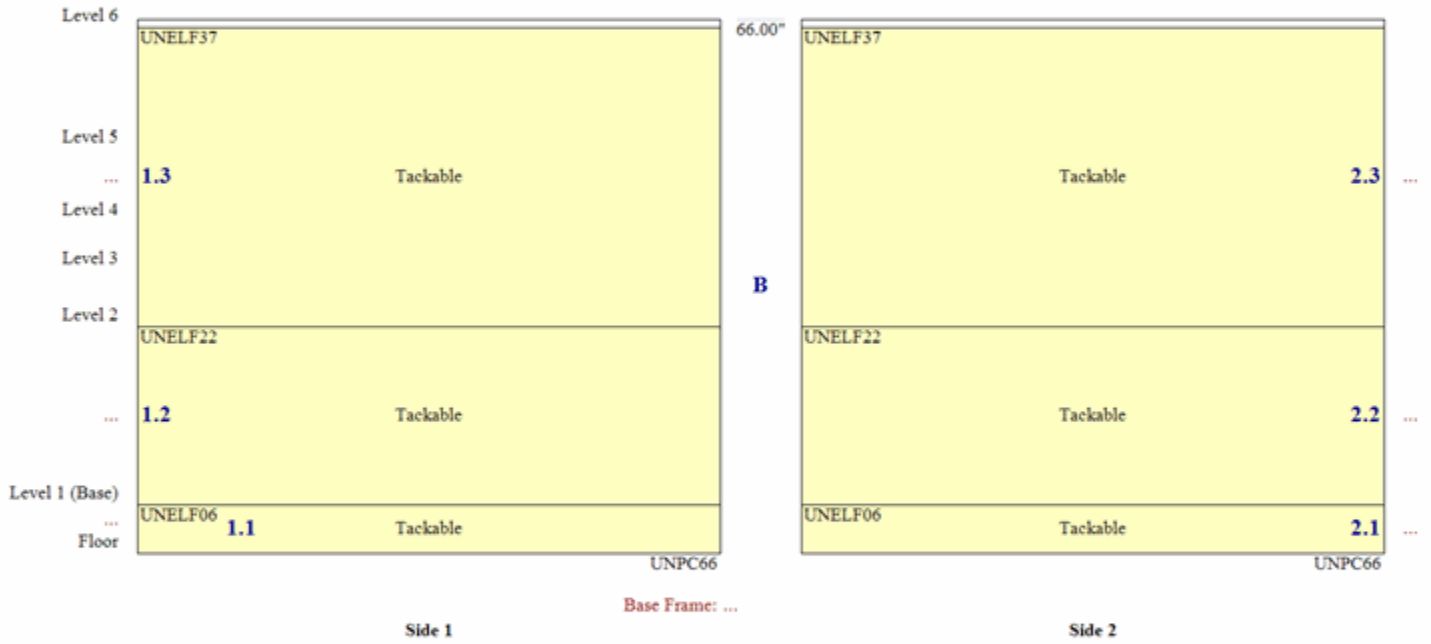

Configuration	Description	Mfr	Cat	PZ Description	Printed
C66F 72	72" Panel Config	TEK	TDI	Price Effective: February 23,	07/15/2015