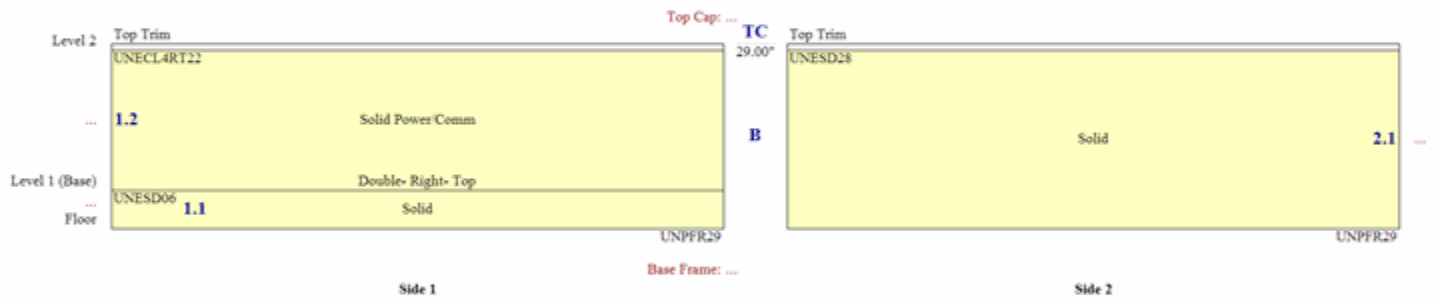

Configuration	Description	Mfr	Cat	PZ Description	Printed
F29PR 96	96" Panel Config	TEK	TDI	Price Effective: February 23,	07/15/2015