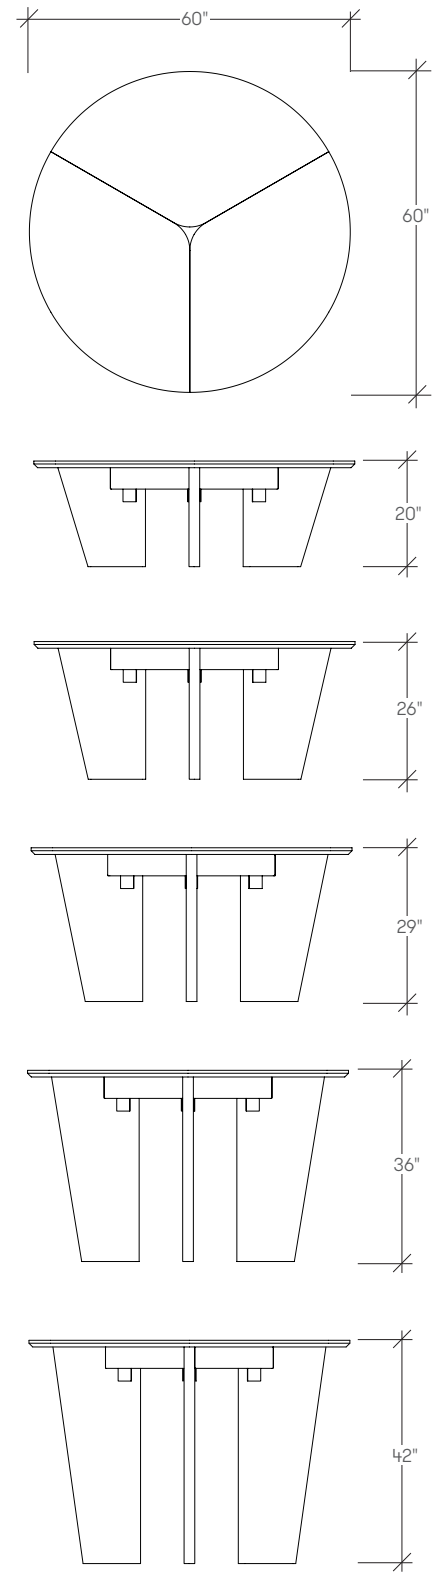

Round Table
STCRS