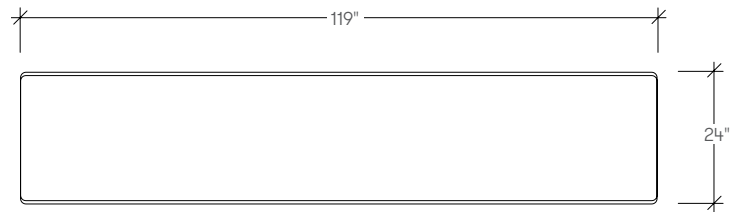

dimensions

Parsons Table
STCRT

Parsons Table
STCRT

dimensions

Parsons Table
STCRT

Parsons Table
STCRT

Parsons Table
STCRT

dimensions

Parsons Table
STCRT

Round Table
STCRS

dimensions

Round Table
STCRS

Round Table
STCRS

CAVU

planning

A variety of configurations can be achieved with Cavu, allowing for various levels of privacy. The following typical demonstrate the versatility that can be achieved.

power unit

1 simplex,
2 USB

Power available in ebony or storm white coordinates. 10 ft North American plug.

STCRS cavu round table

Product Options

Size	Height	Power	Surface Finish	Edge Trim Style	Bag Storage	Base Finish	Power Finish
60 60" Dia / 152cm	20 20" High / 51cm	N Without Power	C Foundation Laminate	8 Flat Trim	N Without Bag Storage	V Very White J Granite	8B Ebony Coordinate 7Y Storm White Coordinate
72 72 Dia / 183cm	26 26" High / 66cm	P With Power	N Studio Veneer		S With Bag Storage		
84 84" Dia / 213cm	29 29" High / 74cm		M Solid Surface				
	36 36" High / 91cm		G Glass				
	42 42" High / 107cm						

STCRT cavu parsons table

Product Options

Width	Depth	Height	Shelf	Power	Surface Finish
72 72" Wide / 183cm	24 24" Deep / 61cm	37 37" High / 94cm	N Without Shelf	N Without Power	C Foundation Laminate
95 95 Wide / 241cm	42 42" Deep / 107cm	43 43" High / 109cm	S With Shelf	P With Power	N Studio Veneer
119 119 Dia / 302cm					M Solid Surface
					G Glass