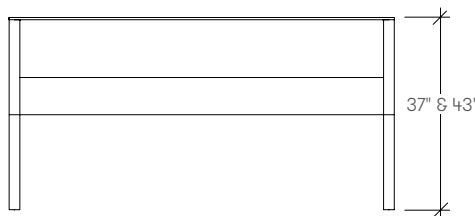

CAVU

features

Cavu tables are designed to be versatile within environments to promote community and communication. The counter and bar height tables help establish creative café, greeting and collaborative spaces. While the casual and standard conference height round tables establish contemporary conferencing scenarios.

dimensions

Parsons Table
STCRT

Parsons Table
STCRT

dimensions

Parsons Table
STCRT

Parsons Table
STCRT

Parsons Table
STCRT

dimensions

power unit

1 simplex,
2 USB

Power available in ebony or storm white coordinates. 10 ft North American plug.

STCRS cavu round table

Product Options

Size	Height	Power	Surface Finish	Edge Trim Style	Bag Storage	Base Finish	Power Finish
60 60" Dia / 152cm	20 20" High / 51cm	N Without Power	C Foundation Laminate	8 Flat Trim	N Without Bag Storage	V Very White J Granite	8B Ebony Coordinate 7Y Storm White Coordinate
72 72 Dia / 183cm	26 26" High / 66cm	P With Power	N Studio Veneer		S With Bag Storage		
84 84" Dia / 213cm	29 29" High / 74cm		M Solid Surface				
	36 36" High / 91cm		G Glass				
	42 42" High / 107cm						

STCRT cavu parsons table

Product Options

Width	Depth	Height	Shelf	Power	Surface Finish
72 72" Wide / 183cm	24 24" Deep / 61cm	37 37" High / 94cm	N Without Shelf	N Without Power	C Foundation Laminate
95 95 Wide / 241cm	42 42" Deep / 107cm	43 43" High / 109cm	S With Shelf	P With Power	N Studio Veneer
119 119 Dia / 302cm					M Solid Surface
					G Glass