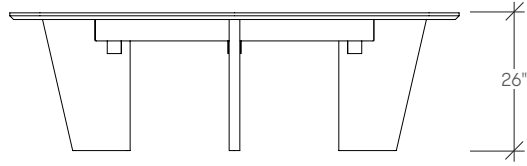

dimensions

Parsons Table
STCRT

Parsons Table
STCRT

dimensions

Parsons Table
STCRT

Parsons Table
STCRT

Parsons Table
STCRT

dimensions

Parsons Table
STCRT

Round Table
STCRS

dimensions

Round Table
STCRS

Round Table
STCRS

CAVU

planning

A variety of configurations can be achieved with Cavu, allowing for various levels of privacy. The following typical demonstrate the versatility that can be achieved.

power unit

1 simplex,
2 USB

Power available in ebony or storm white coordinates. 10 ft North American plug.

STCRS cavu round table

Product Options

Size	Height	Power	Surface Finish	Edge Trim Style	Bag Storage	Base Finish	Power Finish
60 60" Dia / 152cm	20 20" High / 51cm	N Without Power	C Foundation Laminate	8 Flat Trim	N Without Bag Storage	V Very White J Granite	8B Ebony Coordinate 7Y Storm White Coordinate
72 72 Dia / 183cm	26 26" High / 66cm	P With Power	N Studio Veneer		S With Bag Storage		
84 84" Dia / 213cm	29 29" High / 74cm		M Solid Surface				
	36 36" High / 91cm		G Glass				
	42 42" High / 107cm						

STCRT cavu parsons table

Product Options

Width	Depth	Height	Shelf	Power	Surface Finish
72 72" Wide / 183cm	24 24" Deep / 61cm	37 37" High / 94cm	N Without Shelf	N Without Power	C Foundation Laminate
95 95 Wide / 241cm	42 42" Deep / 107cm	43 43" High / 109cm	S With Shelf	P With Power	N Studio Veneer
119 119 Dia / 302cm					M Solid Surface
					G Glass