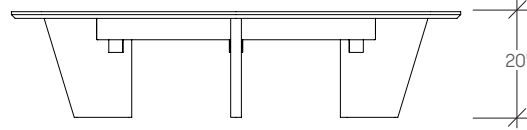

dimensions

Parsons Table
STCRT

Parsons Table
STCRT

dimensions

Parsons Table
STCRT

Parsons Table
STCRT

Parsons Table
STCRT

dimensions

Parsons Table
STCRT

Round Table
STCRS

dimensions

Round Table
STCRS

Round Table
STCRS

CAVU

planning

A variety of configurations can be achieved with Cavu, allowing for various levels of privacy. The following typical demonstrate the versatility that can be achieved.

power unit

1 simplex,
2 USB

Power available in ebony or storm white coordinates. 10 ft North American plug.

STCRS cavu round table

Product Options

Size	Height	Power	Surface Finish	Edge Trim Style	Bag Storage	Base Finish	Power Finish
60 60" Dia / 152cm	20 20" High / 51cm	N Without Power	C Foundation Laminate	8 Flat Trim	N Without Bag Storage	V Very White J Granite	8B Ebony Coordinate 7Y Storm White Coordinate
72 72 Dia / 183cm	26 26" High / 66cm	P With Power	N Studio Veneer		S With Bag Storage		
84 84" Dia / 213cm	29 29" High / 74cm		M Solid Surface				
	36 36" High / 91cm		G Glass				
	42 42" High / 107cm						

STCRT cavu parsons table

Product Options

Width	Depth	Height	Shelf	Power	Surface Finish
72 72" Wide / 183cm	24 24" Deep / 61cm	37 37" High / 94cm	N Without Shelf	N Without Power	C Foundation Laminate
95 95 Wide / 241cm	42 42" Deep / 107cm	43 43" High / 109cm	S With Shelf	P With Power	N Studio Veneer
119 119 Dia / 302cm					M Solid Surface
					G Glass