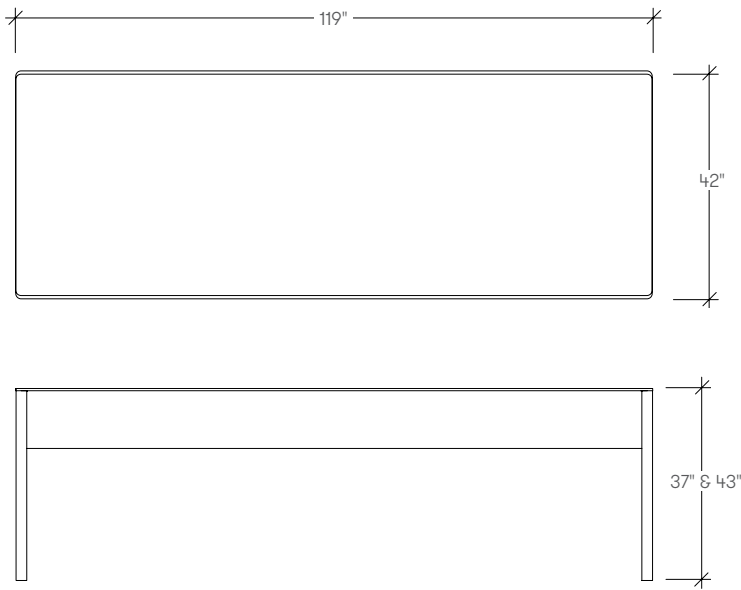

dimensions

Parsons Table
STCRT

Parsons Table
STCRT

dimensions

Parsons Table
STCRT

Parsons Table
STCRT

Parsons Table
STCRT

dimensions

Parsons Table
STCRT

Round Table
STCRS

dimensions

Round Table
STCRS

Round Table
STCRS

CAVU

planning

A variety of configurations can be achieved with Cavu, allowing for various levels of privacy. The following typical demonstrate the versatility that can be achieved.

power unit

1 simplex,
2 USB

Power available in ebony or storm white coordinates. 10 ft North American plug.

STCRS cavu round table

Product Options

Size	Height	Power	Surface Finish	Edge Trim Style	Bag Storage	Base Finish	Power Finish
60 60" Dia / 152cm	20 20" High / 51cm	N Without Power	C Foundation Laminate	8 Flat Trim	N Without Bag Storage	V Very White J Granite	8B Ebony Coordinate 7Y Storm White Coordinate
72 72 Dia / 183cm	26 26" High / 66cm	P With Power	N Studio Veneer		S With Bag Storage		
84 84" Dia / 213cm	29 29" High / 74cm		M Solid Surface				
	36 36" High / 91cm		G Glass				
	42 42" High / 107cm						

STCRT cavu parsons table

Product Options

Width	Depth	Height	Shelf	Power	Surface Finish
72 72" Wide / 183cm	24 24" Deep / 61cm	37 37" High / 94cm	N Without Shelf	N Without Power	C Foundation Laminate
95 95 Wide / 241cm	42 42" Deep / 107cm	43 43" High / 109cm	S With Shelf	P With Power	N Studio Veneer
119 119 Dia / 302cm					M Solid Surface
					G Glass