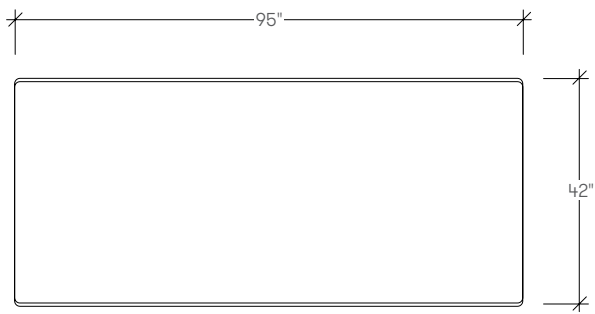

dimensions

Parsons Table
STCRT

Parsons Table
STCRT

dimensions

Parsons Table
STCRT

Parsons Table
STCRT

Parsons Table
STCRT

dimensions

Parsons Table
STCRT

Round Table
STCRS

dimensions

Round Table
STCRS

Round Table
STCRS

CAVU

planning

A variety of configurations can be achieved with Cavu, allowing for various levels of privacy. The following typical demonstrate the versatility that can be achieved.

power unit

1 simplex,
2 USB

Power available in ebony or storm white coordinates. 10 ft North American plug.

STCRS cavu round table

Product Options

Size	Height	Power	Surface Finish	Edge Trim Style	Bag Storage	Base Finish	Power Finish
60 60" Dia / 152cm	20 20" High / 51cm	N Without Power	C Foundation Laminate	8 Flat Trim	N Without Bag Storage	V Very White J Granite	8B Ebony Coordinate 7Y Storm White Coordinate
72 72 Dia / 183cm	26 26" High / 66cm	P With Power	N Studio Veneer		S With Bag Storage		
84 84" Dia / 213cm	29 29" High / 74cm		M Solid Surface				
	36 36" High / 91cm		G Glass				
	42 42" High / 107cm						

STCRT cavu parsons table

Product Options

Width	Depth	Height	Shelf	Power	Surface Finish
72 72" Wide / 183cm	24 24" Deep / 61cm	37 37" High / 94cm	N Without Shelf	N Without Power	C Foundation Laminate
95 95 Wide / 241cm	42 42" Deep / 107cm	43 43" High / 109cm	S With Shelf	P With Power	N Studio Veneer
119 119 Dia / 302cm					M Solid Surface
					G Glass