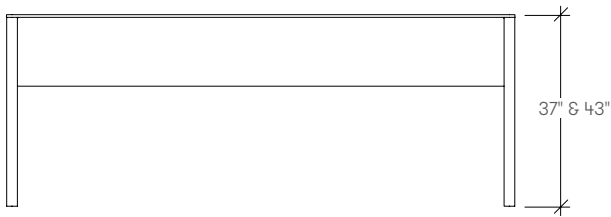

dimensions

Parsons Table
STCRT

Parsons Table
STCRT

dimensions

Parsons Table
STCRT

Parsons Table
STCRT

Parsons Table
STCRT

dimensions

Parsons Table
STCRT

Round Table
STCRS

dimensions

Round Table
STCRS

Round Table
STCRS

CAVU

planning

A variety of configurations can be achieved with Cavu, allowing for various levels of privacy. The following typical demonstrate the versatility that can be achieved.

power unit

1 simplex,
2 USB

Power available in ebony or storm white coordinates. 10 ft North American plug.

STCRS cavu round table

Product Options

Size	Height	Power	Surface Finish	Edge Trim Style	Bag Storage	Base Finish	Power Finish
60 60" Dia / 152cm	20 20" High / 51cm	N Without Power	C Foundation Laminate	8 Flat Trim	N Without Bag Storage	V Very White J Granite	8B Ebony Coordinate 7Y Storm White Coordinate
72 72 Dia / 183cm	26 26" High / 66cm	P With Power	N Studio Veneer		S With Bag Storage		
84 84" Dia / 213cm	29 29" High / 74cm		M Solid Surface				
	36 36" High / 91cm		G Glass				
	42 42" High / 107cm						

STCRT cavu parsons table

Product Options

Width	Depth	Height	Shelf	Power	Surface Finish
72 72" Wide / 183cm	24 24" Deep / 61cm	37 37" High / 94cm	N Without Shelf	N Without Power	C Foundation Laminate
95 95 Wide / 241cm	42 42" Deep / 107cm	43 43" High / 109cm	S With Shelf	P With Power	N Studio Veneer
119 119 Dia / 302cm					M Solid Surface
					G Glass