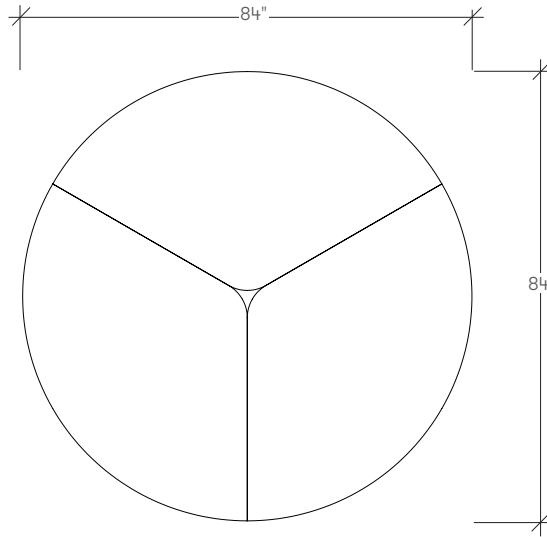

dimensions

Parsons Table
STCRT

Parsons Table
STCRT

dimensions

Parsons Table
STCRT

Parsons Table
STCRT

Parsons Table
STCRT

dimensions

Parsons Table
STCRT

Round Table
STCRS

dimensions

Round Table
STCRS

Round Table
STCRS

CAVU

planning

A variety of configurations can be achieved with Cavu, allowing for various levels of privacy. The following typical demonstrate the versatility that can be achieved.

power unit

1 simplex,
2 USB

Power available in ebony or storm white coordinates. 10 ft North American plug.

STCRS cavu round table

Product Options

Size	Height	Power	Surface Finish	Edge Trim Style	Bag Storage	Base Finish	Power Finish
60 60" Dia / 152cm	20 20" High / 51cm	N Without Power	C Foundation Laminate	8 Flat Trim	N Without Bag Storage	V Very White J Granite	8B Ebony Coordinate 7Y Storm White Coordinate
72 72 Dia / 183cm	26 26" High / 66cm	P With Power	N Studio Veneer		S With Bag Storage		
84 84" Dia / 213cm	29 29" High / 74cm		M Solid Surface				
	36 36" High / 91cm		G Glass				
	42 42" High / 107cm						

STCRT cavu parsons table

Product Options

Width	Depth	Height	Shelf	Power	Surface Finish
72 72" Wide / 183cm	24 24" Deep / 61cm	37 37" High / 94cm	N Without Shelf	N Without Power	C Foundation Laminate
95 95 Wide / 241cm	42 42" Deep / 107cm	43 43" High / 109cm	S With Shelf	P With Power	N Studio Veneer
119 119 Dia / 302cm					M Solid Surface
					G Glass