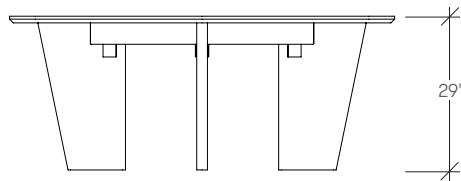

dimensions

Parsons Table
STCRT

Parsons Table
STCRT

dimensions

Parsons Table
STCRT

Parsons Table
STCRT

Parsons Table
STCRT

dimensions

Parsons Table
STCRT

Round Table
STCRS

dimensions

Round Table
STCRS

Round Table
STCRS

CAVU

planning

A variety of configurations can be achieved with Cavu, allowing for various levels of privacy. The following typical demonstrate the versatility that can be achieved.

power unit

1 simplex,
2 USB

Power available in ebony or storm white coordinates. 10 ft North American plug.

STCRS cavu round table

Product Options

Size	Height	Power	Surface Finish	Edge Trim Style	Bag Storage	Base Finish	Power Finish
60 60" Dia / 152cm	20 20" High / 51cm	N Without Power	C Foundation Laminate	8 Flat Trim	N Without Bag Storage	V Very White J Granite	8B Ebony Coordinate 7Y Storm White Coordinate
72 72 Dia / 183cm	26 26" High / 66cm	P With Power	N Studio Veneer		S With Bag Storage		
84 84" Dia / 213cm	29 29" High / 74cm		M Solid Surface				
	36 36" High / 91cm		G Glass				
	42 42" High / 107cm						

STCRT cavu parsons table

Product Options

Width	Depth	Height	Shelf	Power	Surface Finish
72 72" Wide / 183cm	24 24" Deep / 61cm	37 37" High / 94cm	N Without Shelf	N Without Power	C Foundation Laminate
95 95 Wide / 241cm	42 42" Deep / 107cm	43 43" High / 109cm	S With Shelf	P With Power	N Studio Veneer
119 119 Dia / 302cm					M Solid Surface
					G Glass