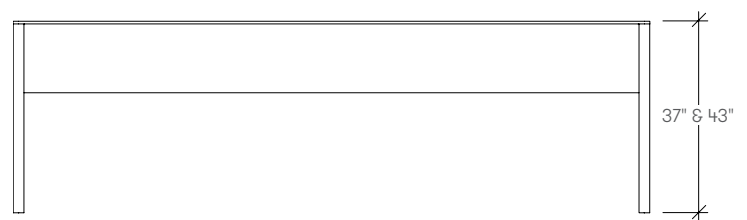

dimensions

Parsons Table
STCRT

Parsons Table
STCRT

dimensions

Parsons Table
STCRT

Parsons Table
STCRT

Parsons Table
STCRT

dimensions

Parsons Table
STCRT

Round Table
STCRS

dimensions

Round Table
STCRS

Round Table
STCRS

CAVU

planning

A variety of configurations can be achieved with Cavu, allowing for various levels of privacy. The following typical demonstrate the versatility that can be achieved.

power unit

1 simplex,
2 USB

Power available in ebony or storm white coordinates. 10 ft North American plug.

STCRS cavu round table

Product Options

Size	Height	Power	Surface Finish	Edge Trim Style	Bag Storage	Base Finish	Power Finish
60 60" Dia / 152cm	20 20" High / 51cm	N Without Power	C Foundation Laminate	8 Flat Trim	N Without Bag Storage	V Very White J Granite	8B Ebony Coordinate 7Y Storm White Coordinate
72 72 Dia / 183cm	26 26" High / 66cm	P With Power	N Studio Veneer		S With Bag Storage		
84 84" Dia / 213cm	29 29" High / 74cm		M Solid Surface				
	36 36" High / 91cm		G Glass				
	42 42" High / 107cm						

STCRT cavu parsons table

Product Options

Width	Depth	Height	Shelf	Power	Surface Finish
72 72" Wide / 183cm	24 24" Deep / 61cm	37 37" High / 94cm	N Without Shelf	N Without Power	C Foundation Laminate
95 95 Wide / 241cm	42 42" Deep / 107cm	43 43" High / 109cm	S With Shelf	P With Power	N Studio Veneer
119 119 Dia / 302cm					M Solid Surface
					G Glass