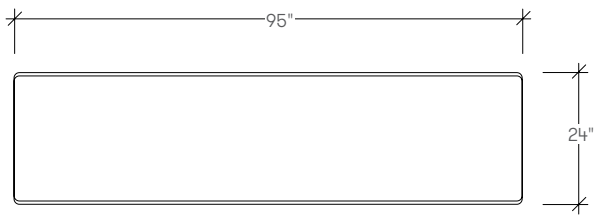

dimensions

Parsons Table
STCRT

Parsons Table
STCRT

dimensions

Parsons Table
STCRT

Parsons Table
STCRT

Parsons Table
STCRT

dimensions

Parsons Table
STCRT

Round Table
STCRS

dimensions

Round Table
STCRS

Round Table
STCRS

CAVU

planning

A variety of configurations can be achieved with Cavu, allowing for various levels of privacy. The following typical demonstrate the versatility that can be achieved.

power unit

1 simplex,
2 USB

Power available in ebony or storm white coordinates. 10 ft North American plug.

STCRS cavu round table

Product Options

Size	Height	Power	Surface Finish	Edge Trim Style	Bag Storage	Base Finish	Power Finish
60 60" Dia / 152cm	20 20" High / 51cm	N Without Power	C Foundation Laminate	8 Flat Trim	N Without Bag Storage	V Very White J Granite	8B Ebony Coordinate 7Y Storm White Coordinate
72 72 Dia / 183cm	26 26" High / 66cm	P With Power	N Studio Veneer		S With Bag Storage		
84 84" Dia / 213cm	29 29" High / 74cm		M Solid Surface				
	36 36" High / 91cm		G Glass				
	42 42" High / 107cm						

STCRT cavu parsons table

Product Options

Width	Depth	Height	Shelf	Power	Surface Finish
72 72" Wide / 183cm	24 24" Deep / 61cm	37 37" High / 94cm	N Without Shelf	N Without Power	C Foundation Laminate
95 95 Wide / 241cm	42 42" Deep / 107cm	43 43" High / 109cm	S With Shelf	P With Power	N Studio Veneer
119 119 Dia / 302cm					M Solid Surface
					G Glass