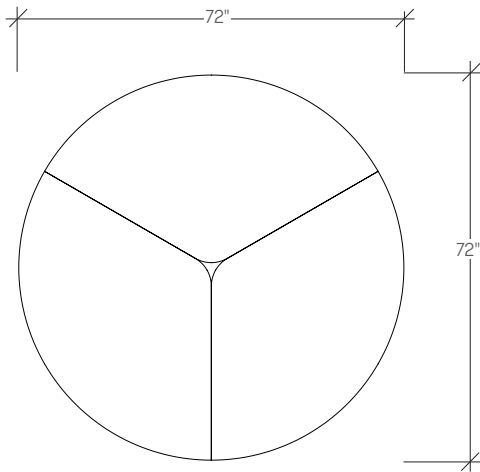

dimensions

Parsons Table
STCRT

Parsons Table
STCRT

dimensions

Parsons Table
STCRT

Parsons Table
STCRT

Parsons Table
STCRT

dimensions

Parsons Table
STCRT

Round Table
STCRS

dimensions

Round Table
STCRS

Round Table
STCRS

CAVU

planning

A variety of configurations can be achieved with Cavu, allowing for various levels of privacy. The following typical demonstrate the versatility that can be achieved.

power unit

1 simplex,
2 USB

Power available in ebony or storm white coordinates. 10 ft North American plug.

STCRS cavu round table

Product Options

Size	Height	Power	Surface Finish	Edge Trim Style	Bag Storage	Base Finish	Power Finish
60 60" Dia / 152cm	20 20" High / 51cm	N Without Power	C Foundation Laminate	8 Flat Trim	N Without Bag Storage	V Very White J Granite	8B Ebony Coordinate 7Y Storm White Coordinate
72 72 Dia / 183cm	26 26" High / 66cm	P With Power	N Studio Veneer		S With Bag Storage		
84 84" Dia / 213cm	29 29" High / 74cm		M Solid Surface				
	36 36" High / 91cm		G Glass				
	42 42" High / 107cm						

STCRT cavu parsons table

Product Options

Width	Depth	Height	Shelf	Power	Surface Finish
72 72" Wide / 183cm	24 24" Deep / 61cm	37 37" High / 94cm	N Without Shelf	N Without Power	C Foundation Laminate
95 95 Wide / 241cm	42 42" Deep / 107cm	43 43" High / 109cm	S With Shelf	P With Power	N Studio Veneer
119 119 Dia / 302cm					M Solid Surface
					G Glass