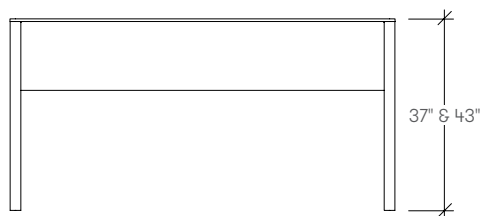

CAVU

features

Cavu tables are designed to be versatile within environments to promote community and communication. The counter and bar height tables help establish creative café, greeting and collaborative spaces. While the casual and standard conference height round tables establish contemporary conferencing scenarios.

dimensions

Parsons Table
STCRT

Parsons Table
STCRT

dimensions

Parsons Table
STCRT

Parsons Table
STCRT

Parsons Table
STCRT

dimensions

power unit

1 simplex,
2 USB

Power available in ebony or storm white coordinates. 10 ft North American plug.

STCRS cavu round table

Product Options

Size	Height	Power	Surface Finish	Edge Trim Style	Bag Storage	Base Finish	Power Finish
60 60" Dia / 152cm	20 20" High / 51cm	N Without Power	C Foundation Laminate	8 Flat Trim	N Without Bag Storage	V Very White J Granite	8B Ebony Coordinate 7Y Storm White Coordinate
72 72 Dia / 183cm	26 26" High / 66cm	P With Power	N Studio Veneer		S With Bag Storage		
84 84" Dia / 213cm	29 29" High / 74cm		M Solid Surface				
	36 36" High / 91cm		G Glass				
	42 42" High / 107cm						

STCRT cavu parsons table

Product Options

Width	Depth	Height	Shelf	Power	Surface Finish
72 72" Wide / 183cm	24 24" Deep / 61cm	37 37" High / 94cm	N Without Shelf	N Without Power	C Foundation Laminate
95 95 Wide / 241cm	42 42" Deep / 107cm	43 43" High / 109cm	S With Shelf	P With Power	N Studio Veneer
119 119 Dia / 302cm					M Solid Surface
					G Glass