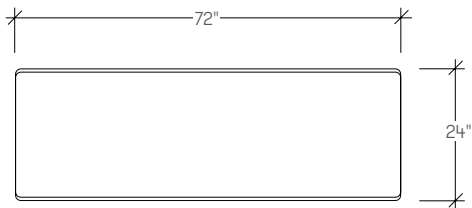

CAVU

features

Cavu tables are designed to be versatile within environments to promote community and communication. The counter and bar height tables help establish creative café, greeting and collaborative spaces. While the casual and standard conference height round tables establish contemporary conferencing scenarios.

dimensions

Parsons Table
STCRT

Parsons Table
STCRT

dimensions

Parsons Table
STCRT

Parsons Table
STCRT

Parsons Table
STCRT

dimensions

power unit

1 simplex,
2 USB

Power available in ebony or storm white coordinates. 10 ft North American plug.

STCRS cavu round table

Product Options

Size	Height	Power	Surface Finish	Edge Trim Style	Bag Storage	Base Finish	Power Finish
60 60" Dia / 152cm	20 20" High / 51cm	N Without Power	C Foundation Laminate	8 Flat Trim	N Without Bag Storage	V Very White J Granite	8B Ebony Coordinate 7Y Storm White Coordinate
72 72 Dia / 183cm	26 26" High / 66cm	P With Power	N Studio Veneer		S With Bag Storage		
84 84" Dia / 213cm	29 29" High / 74cm		M Solid Surface				
	36 36" High / 91cm		G Glass				
	42 42" High / 107cm						

STCRT cavu parsons table

Product Options

Width	Depth	Height	Shelf	Power	Surface Finish
72 72" Wide / 183cm	24 24" Deep / 61cm	37 37" High / 94cm	N Without Shelf	N Without Power	C Foundation Laminate
95 95 Wide / 241cm	42 42" Deep / 107cm	43 43" High / 109cm	S With Shelf	P With Power	N Studio Veneer
119 119 Dia / 302cm					M Solid Surface
					G Glass