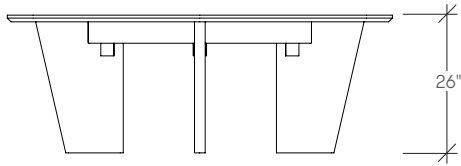

dimensions

Parsons Table
STCRT

Parsons Table
STCRT

dimensions

Parsons Table
STCRT

Parsons Table
STCRT

Parsons Table
STCRT

dimensions

Parsons Table
STCRT

Round Table
STCRS

dimensions

Round Table
STCRS

Round Table
STCRS

CAVU

planning

A variety of configurations can be achieved with Cavu, allowing for various levels of privacy. The following typical demonstrate the versatility that can be achieved.

power unit

1 simplex,
2 USB

Power available in ebony or storm white coordinates. 10 ft North American plug.

STCRS cavu round table

Product Options

Size	Height	Power	Surface Finish	Edge Trim Style	Bag Storage	Base Finish	Power Finish
60 60" Dia / 152cm	20 20" High / 51cm	N Without Power	C Foundation Laminate	8 Flat Trim	N Without Bag Storage	V Very White J Granite	8B Ebony Coordinate 7Y Storm White Coordinate
72 72 Dia / 183cm	26 26" High / 66cm	P With Power	N Studio Veneer		S With Bag Storage		
84 84" Dia / 213cm	29 29" High / 74cm		M Solid Surface				
	36 36" High / 91cm		G Glass				
	42 42" High / 107cm						

STCRT cavu parsons table

Product Options

Width	Depth	Height	Shelf	Power	Surface Finish
72 72" Wide / 183cm	24 24" Deep / 61cm	37 37" High / 94cm	N Without Shelf	N Without Power	C Foundation Laminate
95 95 Wide / 241cm	42 42" Deep / 107cm	43 43" High / 109cm	S With Shelf	P With Power	N Studio Veneer
119 119 Dia / 302cm					M Solid Surface
					G Glass