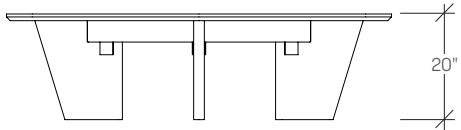

dimensions

Parsons Table
STCRT

Parsons Table
STCRT

dimensions

Parsons Table
STCRT

Parsons Table
STCRT

Parsons Table
STCRT

dimensions

Parsons Table
STCRT

Round Table
STCRS

dimensions

Round Table
STCRS

Round Table
STCRS

CAVU

planning

A variety of configurations can be achieved with Cavu, allowing for various levels of privacy. The following typical demonstrate the versatility that can be achieved.

power unit

1 simplex,
2 USB

Power available in ebony or storm white coordinates. 10 ft North American plug.

STCRS cavu round table

Product Options

Size	Height	Power	Surface Finish	Edge Trim Style	Bag Storage	Base Finish	Power Finish
60 60" Dia / 152cm	20 20" High / 51cm	N Without Power	C Foundation Laminate	8 Flat Trim	N Without Bag Storage	V Very White J Granite	8B Ebony Coordinate 7Y Storm White Coordinate
72 72 Dia / 183cm	26 26" High / 66cm	P With Power	N Studio Veneer		S With Bag Storage		
84 84" Dia / 213cm	29 29" High / 74cm		M Solid Surface				
	36 36" High / 91cm		G Glass				
	42 42" High / 107cm						

STCRT cavu parsons table

Product Options

Width	Depth	Height	Shelf	Power	Surface Finish
72 72" Wide / 183cm	24 24" Deep / 61cm	37 37" High / 94cm	N Without Shelf	N Without Power	C Foundation Laminate
95 95 Wide / 241cm	42 42" Deep / 107cm	43 43" High / 109cm	S With Shelf	P With Power	N Studio Veneer
119 119 Dia / 302cm					M Solid Surface
					G Glass