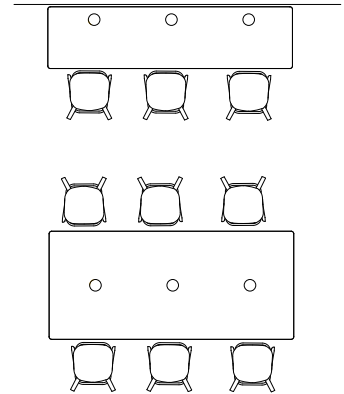

dimensions

Parsons Table
STCRT

Parsons Table
STCRT

dimensions

Parsons Table
STCRT

Parsons Table
STCRT

Parsons Table
STCRT

dimensions

Parsons Table
STCRT

Round Table
STCRS

dimensions

Round Table
STCRS

Round Table
STCRS

CAVU

planning

A variety of configurations can be achieved with Cavu, allowing for various levels of privacy. The following typical demonstrate the versatility that can be achieved.

power unit

1 simplex,
2 USB

Power available in ebony or storm white coordinates. 10 ft North American plug.

STCRS cavu round table

Product Options

Size	Height	Power	Surface Finish	Edge Trim Style	Bag Storage	Base Finish	Power Finish
60 60" Dia / 152cm	20 20" High / 51cm	N Without Power	C Foundation Laminate	8 Flat Trim	N Without Bag Storage	V Very White J Granite	8B Ebony Coordinate 7Y Storm White Coordinate
72 72 Dia / 183cm	26 26" High / 66cm	P With Power	N Studio Veneer		S With Bag Storage		
84 84" Dia / 213cm	29 29" High / 74cm		M Solid Surface				
	36 36" High / 91cm		G Glass				
	42 42" High / 107cm						

STCRT cavu parsons table

Product Options

Width	Depth	Height	Shelf	Power	Surface Finish
72 72" Wide / 183cm	24 24" Deep / 61cm	37 37" High / 94cm	N Without Shelf	N Without Power	C Foundation Laminate
95 95 Wide / 241cm	42 42" Deep / 107cm	43 43" High / 109cm	S With Shelf	P With Power	N Studio Veneer
119 119 Dia / 302cm					M Solid Surface
					G Glass