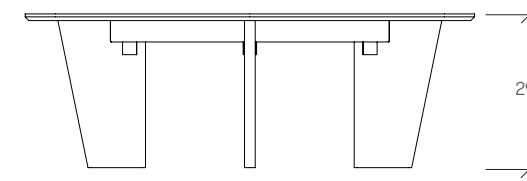

dimensions

Parsons Table
STCRT

Parsons Table
STCRT

dimensions

Parsons Table
STCRT

Parsons Table
STCRT

Parsons Table
STCRT

dimensions

Parsons Table
STCRT

Round Table
STCRS

dimensions

Round Table
STCRS

Round Table
STCRS

CAVU

planning

A variety of configurations can be achieved with Cavu, allowing for various levels of privacy. The following typical demonstrate the versatility that can be achieved.

power unit

1 simplex,
2 USB

Power available in ebony or storm white coordinates. 10 ft North American plug.

STCRS cavu round table

Product Options

Size	Height	Power	Surface Finish	Edge Trim Style	Bag Storage	Base Finish	Power Finish
60 60" Dia / 152cm	20 20" High / 51cm	N Without Power	C Foundation Laminate	8 Flat Trim	N Without Bag Storage	V Very White J Granite	8B Ebony Coordinate 7Y Storm White Coordinate
72 72 Dia / 183cm	26 26" High / 66cm	P With Power	N Studio Veneer		S With Bag Storage		
84 84" Dia / 213cm	29 29" High / 74cm		M Solid Surface				
	36 36" High / 91cm		G Glass				
	42 42" High / 107cm						

STCRT cavu parsons table

Product Options

Width	Depth	Height	Shelf	Power	Surface Finish
72 72" Wide / 183cm	24 24" Deep / 61cm	37 37" High / 94cm	N Without Shelf	N Without Power	C Foundation Laminate
95 95 Wide / 241cm	42 42" Deep / 107cm	43 43" High / 109cm	S With Shelf	P With Power	N Studio Veneer
119 119 Dia / 302cm					M Solid Surface
					G Glass