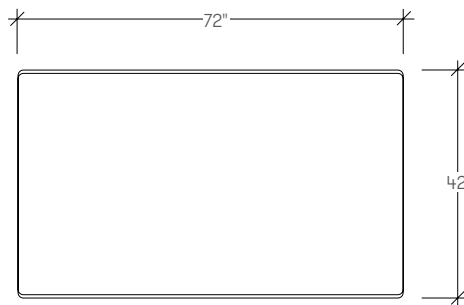

dimensions

Parsons Table
STCRT

Parsons Table
STCRT

dimensions

Parsons Table
STCRT

Parsons Table
STCRT

Parsons Table
STCRT

dimensions

power unit

1 simplex,
2 USB

Power available in ebony or storm white coordinates. 10 ft North American plug.

STCRS cavu round table

Product Options

Size	Height	Power	Surface Finish	Edge Trim Style	Bag Storage	Base Finish	Power Finish
60 60" Dia / 152cm	20 20" High / 51cm	N Without Power	C Foundation Laminate	8 Flat Trim	N Without Bag Storage	V Very White J Granite	8B Ebony Coordinate 7Y Storm White Coordinate
72 72 Dia / 183cm	26 26" High / 66cm	P With Power	N Studio Veneer		S With Bag Storage		
84 84" Dia / 213cm	29 29" High / 74cm		M Solid Surface				
	36 36" High / 91cm		G Glass				
	42 42" High / 107cm						

STCRT cavu parsons table

Product Options

Width	Depth	Height	Shelf	Power	Surface Finish
72 72" Wide / 183cm	24 24" Deep / 61cm	37 37" High / 94cm	N Without Shelf	N Without Power	C Foundation Laminate
95 95 Wide / 241cm	42 42" Deep / 107cm	43 43" High / 109cm	S With Shelf	P With Power	N Studio Veneer
119 119 Dia / 302cm					M Solid Surface
					G Glass