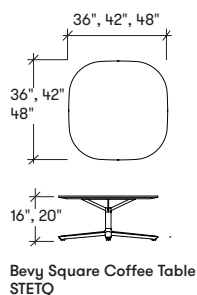

Dimensions

Studio TK

3940 US 70 Business Hwy, West
Clayton, North Carolina 27520, USA
Tel: 855.941.0262 / Fax: 919.464.2927
www.studiotk.com

©, TM Trademarks of teknion corporation and/or its subsidiaries or licensed to it. Patents may be pending. Some products may not be available in all markets. Contact your local Studio TK representative for availability.
CAN/US/INT 07-17 © Teknion 2017 Printed in Canada