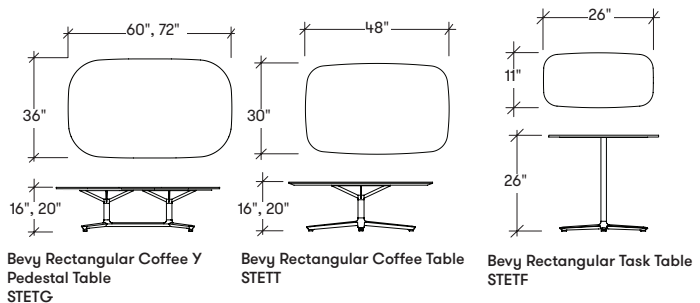

Dimensions

Studio TK

3940 US 70 Business Hwy, West
Clayton, North Carolina 27520, USA
Tel: 855.941.0262 / Fax: 919.464.2927
www.studiotk.com

©, TM Trademarks of teknion corporation and/or its subsidiaries or licensed to it. Patents may be pending. Some products may not be available in all markets. Contact your local Studio TK representative for availability.
CAN/US/INT 07-17 © Teknion 2017 Printed in Canada