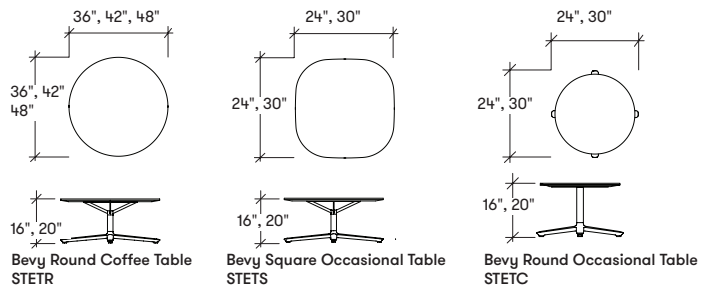

Dimensions

Studio TK

3940 US 70 Business Hwy, West
Clayton, North Carolina 27520, USA
Tel: 855.941.0262 / Fax: 919.464.2927
www.studiotk.com

©, TM Trademarks of teknion corporation and/or its subsidiaries or licensed to it. Patents may be pending. Some products may not be available in all markets. Contact your local Studio TK representative for availability.
CAN/US/INT 07-17 © Teknion 2017 Printed in Canada