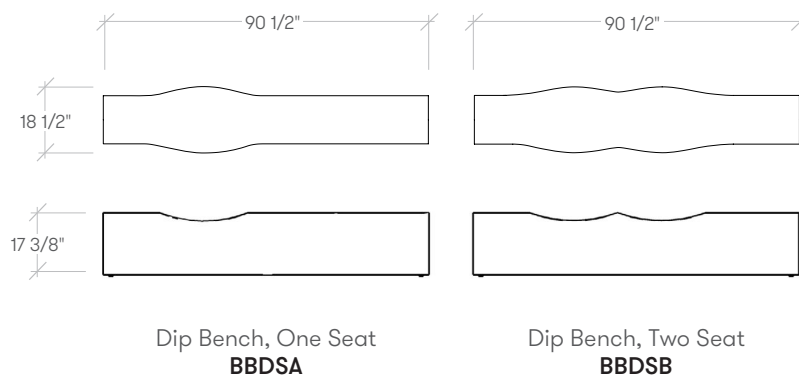

## dip & double dip

Dip is a minimalist bench. It is offered with either one or two dips in the seat. Dip is built from a stainless steel sheet which allows it to be used in both indoor and outdoor spaces, galleries, corridors, atriums and residential spaces.

### dimensions

- Designed and tested for users up to 110kg/242 lbs
- Meets standard European NEN-16139 requirements

**BBDS dip bench****Product Options**

Style	Finish	Feet
<b>A</b> One-Seat Bench <b>B</b> Two-Seat Bench	<b>S1</b> Stainless Steel	<b>C6</b> Chrome