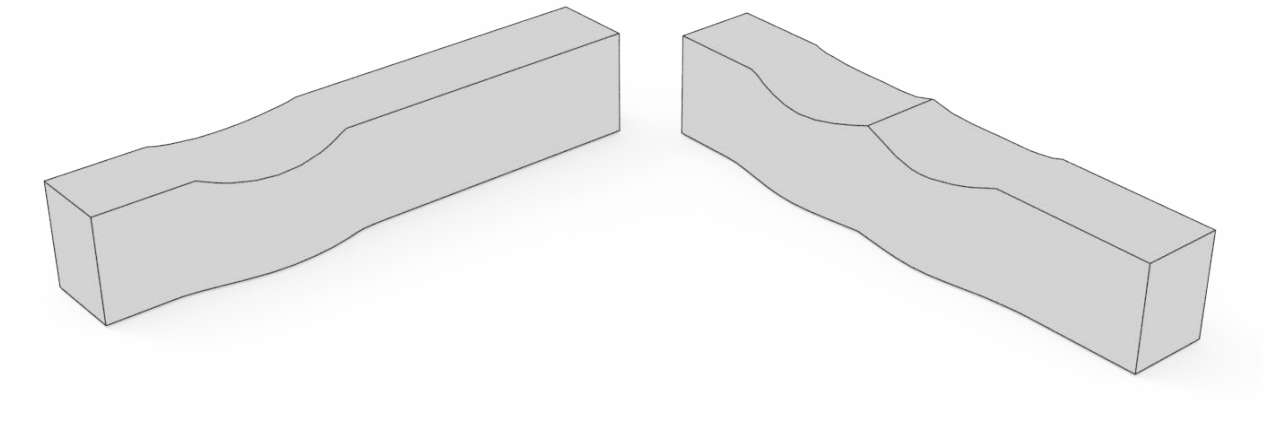

## dip & double dip

Dip is a minimalist bench. It is offered with either one or two dips in the seat. Dip is built from a stainless steel sheet which allows it to be used in both indoor and outdoor spaces, galleries, corridors, atriums and residential spaces.

### dimensions

- Designed and tested for users up to 110kg/242 lbs
- Meets standard European NEN-16139 requirements

**BBDS dip bench****Product Options**

Style	Finish	Feet
<b>A</b> One-Seat Bench <b>B</b> Two-Seat Bench	<b>S1</b> Stainless Steel	<b>C6</b> Chrome