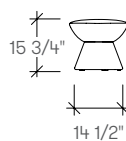

dimensions

- Designed and tested for users up to 110kg/242 lbs
- Meets standard European NEN-16139 requirements

Pala Lounge Chair
(ARPA)

Pala Ottoman
(ARPB)

pala by Artifort

planning

A variety of configurations can be achieved with Pala, allowing for various configurations. The following typical demonstrate the versatility that can be achieved.