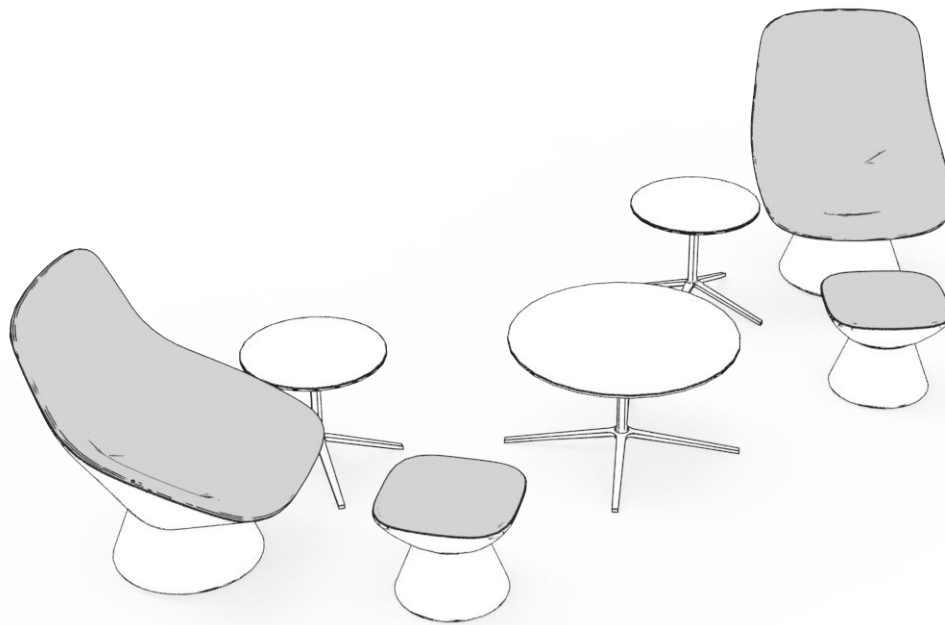

### features

Pala is a fully upholstered armchair on a pedestal designed by Italian designer Luca Nichetto. The design follows the shape of a human body and combines Artifort's heritage with a contemporary approach. Ideal to create an iconic image and display one's culture.

## specifying pala finishes

The modularity of Pala permits a wide range of fabric combinations that allows for an expressive use of color, texture and material.

- 1 Inner Seat Upholstery**  
Select inner seat upholstery
- 2 Outer Back & Base Upholstery**  
Select outer back and base upholstery