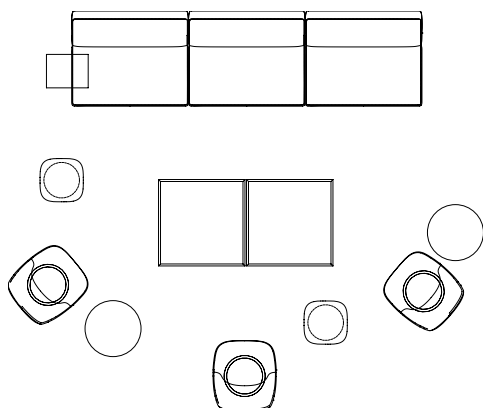

### dimensions

- Designed and tested for users up to 110kg/242 lbs
- Meets standard European NEN-16139 requirements

Pala Lounge Chair  
(ARPA)

Pala Ottoman  
(ARPB)

**pala** by Artifort**planning**

A variety of configurations can be achieved with Pala, allowing for various configurations. The following typical demonstrate the versatility that can be achieved.

## specifying pala finishes

The modularity of Pala permits a wide range of fabric combinations that allows for an expressive use of color, texture and material.

- 1 Inner Seat Upholstery**  
Select inner seat upholstery
- 2 Outer Back & Base Upholstery**  
Select outer back and base upholstery