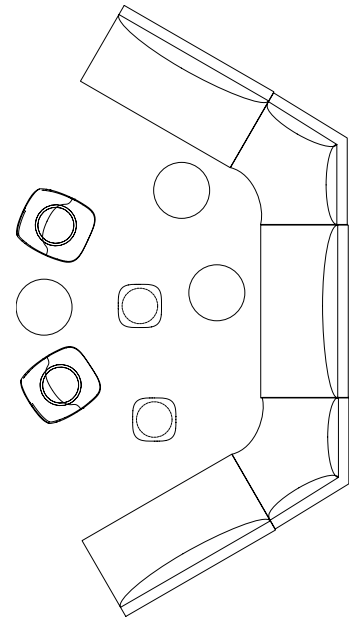

dimensions

- Designed and tested for users up to 110kg/242 lbs
- Meets standard European NEN-16139 requirements

Pala Lounge Chair
(ARPA)

Pala Ottoman
(ARPB)

pala by Artifort

planning

A variety of configurations can be achieved with Pala, allowing for various configurations. The following typical demonstrate the versatility that can be achieved.