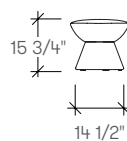

### dimensions

- Designed and tested for users up to 110kg/242 lbs
- Meets standard European NEN-16139 requirements

Pala Lounge Chair  
(ARPA)

Pala Ottoman  
(ARPB)

**pala** by Artifort**planning**

A variety of configurations can be achieved with Pala, allowing for various configurations. The following typical demonstrate the versatility that can be achieved.