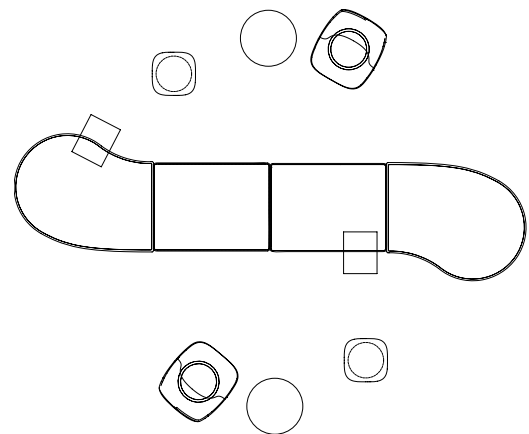

pala by Artifort

features

Pala is a fully upholstered armchair on a pedestal designed by Italian designer Luca Nichetto. The design follows the shape of a human body and combines Artifort's heritage with a contemporary approach. Ideal to create an iconic image and display one's culture.

dimensions

- Designed and tested for users up to 110kg/242 lbs
- Meets standard European NEN-16139 requirements

Pala Lounge Chair
(ARPA)

Pala Ottoman
(ARPB)

pala by Artifort

planning

A variety of configurations can be achieved with Pala, allowing for various configurations. The following typical demonstrate the versatility that can be achieved.

specifying pala finishes

The modularity of Pala permits a wide range of fabric combinations that allows for an expressive use of color, texture and material.

- 1 Inner Seat Upholstery**
Select inner seat upholstery
- 2 Outer Back & Base Upholstery**
Select outer back and base upholstery