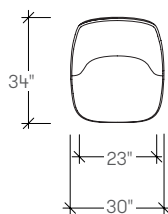

dimensions

Pala Lounge Chair
(ARPA)