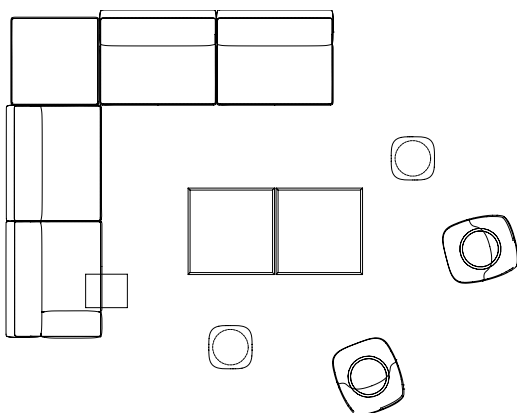

### dimensions

- Designed and tested for users up to 110kg/242 lbs
- Meets standard European NEN-16139 requirements

Pala Lounge Chair  
(ARPA)

Pala Ottoman  
(ARPB)

**pala** by Artifort**planning**

A variety of configurations can be achieved with Pala, allowing for various configurations. The following typical demonstrate the versatility that can be achieved.

## specifying pala finishes

The modularity of Pala permits a wide range of fabric combinations that allows for an expressive use of color, texture and material.

- 1 Inner Seat Upholstery**  
Select inner seat upholstery
- 2 Outer Back & Base Upholstery**  
Select outer back and base upholstery