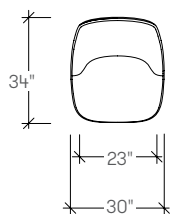

dimensions

- Designed and tested for users up to 110kg/242 lbs
- Meets standard European NEN-16139 requirements

Pala Lounge Chair
(ARPA)

Pala Ottoman
(ARPB)

pala by Artifort

planning

A variety of configurations can be achieved with Pala, allowing for various configurations. The following typical demonstrate the versatility that can be achieved.