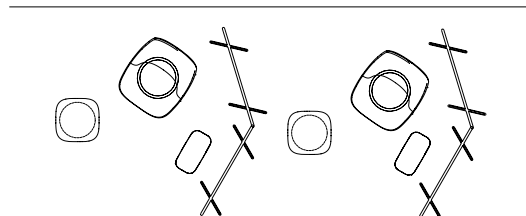

### dimensions

- Designed and tested for users up to 110kg/242 lbs
- Meets standard European NEN-16139 requirements

Pala Lounge Chair  
(ARPA)

Pala Ottoman  
(ARPB)

**pala** by Artifort**planning**

A variety of configurations can be achieved with Pala, allowing for various configurations. The following typical demonstrate the versatility that can be achieved.