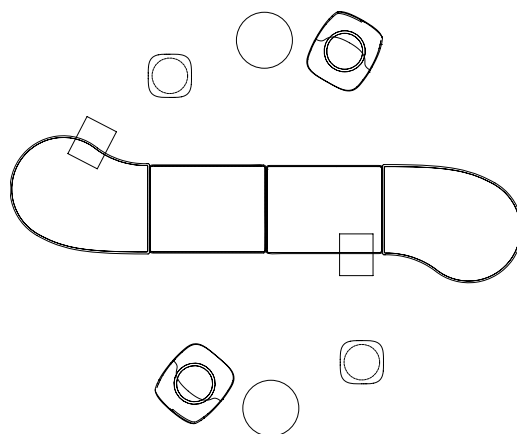

### features

Pala is a fully upholstered armchair on a pedestal designed by Italian designer Luca Nichetto. The design follows the shape of a human body and combines Artifort's heritage with a contemporary approach. Ideal to create an iconic image and display one's culture.

### dimensions

- Designed and tested for users up to 110kg/242 lbs
- Meets standard European NEN-16139 requirements

Pala Lounge Chair  
(ARPA)

Pala Ottoman  
(ARPB)

**pala** by Artifort**planning**

A variety of configurations can be achieved with Pala, allowing for various configurations. The following typical demonstrate the versatility that can be achieved.