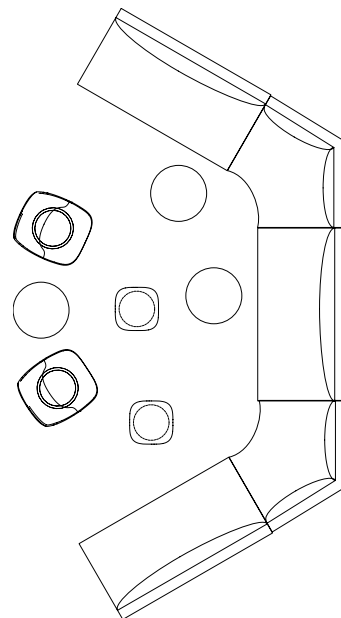

### dimensions

- Designed and tested for users up to 110kg/242 lbs
- Meets standard European NEN-16139 requirements

Pala Lounge Chair  
(ARPA)

Pala Ottoman  
(ARPB)

**pala** by Artifort**planning**

A variety of configurations can be achieved with Pala, allowing for various configurations. The following typical demonstrate the versatility that can be achieved.