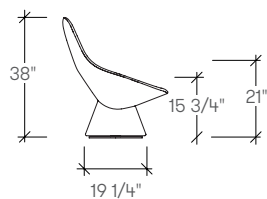

### dimensions

- Designed and tested for users up to 110kg/242 lbs
- Meets standard European NEN-16139 requirements

Pala Lounge Chair  
(ARPA)

Pala Ottoman  
(ARPB)

**pala** by Artifort**planning**

A variety of configurations can be achieved with Pala, allowing for various configurations. The following typical demonstrate the versatility that can be achieved.