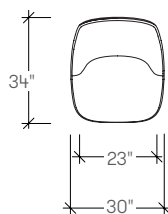

### dimensions

- Designed and tested for users up to 110kg/242 lbs
- Meets standard European NEN-16139 requirements

Pala Lounge Chair  
(ARPA)

Pala Ottoman  
(ARPB)

**pala** by Artifort**planning**

A variety of configurations can be achieved with Pala, allowing for various configurations. The following typical demonstrate the versatility that can be achieved.