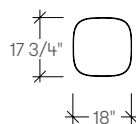

dimensions

- Designed and tested for users up to 110kg/242 lbs
- Meets standard European NEN-16139 requirements

Pala Lounge Chair
(ARPA)

Pala Ottoman
(ARPB)

pala by Artifort

planning

A variety of configurations can be achieved with Pala, allowing for various configurations. The following typical demonstrate the versatility that can be achieved.