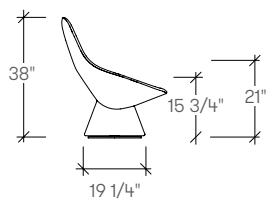

pala by Artifort

features

Pala is a fully upholstered armchair on a pedestal designed by Italian designer Luca Nichetto. The design follows the shape of a human body and combines Artifort's heritage with a contemporary approach. Ideal to create an iconic image and display one's culture.

dimensions

- Designed and tested for users up to 110kg/242 lbs
- Meets standard European NEN-16139 requirements

Pala Lounge Chair
(ARPA)

Pala Ottoman
(ARPB)

pala by Artifort

planning

A variety of configurations can be achieved with Pala, allowing for various configurations. The following typical demonstrate the versatility that can be achieved.