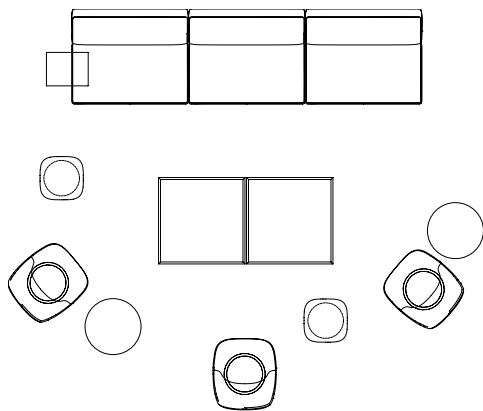

dimensions

- Designed and tested for users up to 110kg/242 lbs
- Meets standard European NEN-16139 requirements

Pala Lounge Chair
(ARPA)

Pala Ottoman
(ARPB)

pala by Artifort

planning

A variety of configurations can be achieved with Pala, allowing for various configurations. The following typical demonstrate the versatility that can be achieved.

specifying pala finishes

The modularity of Pala permits a wide range of fabric combinations that allows for an expressive use of color, texture and material.

- 1 Inner Seat Upholstery**
Select inner seat upholstery
- 2 Outer Back & Base Upholstery**
Select outer back and base upholstery