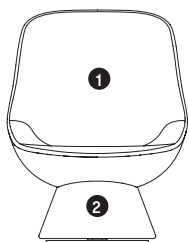

specifying pala finishes

The modularity of Pala permits a wide range of fabric combinations that allows for an expressive use of color, texture and material.

- **1 Inner Seat Upholstery**
  Select inner seat upholstery
- **2 Outer Back & Base Upholstery**
  Select outer back and base upholstery

specification example

	ARPAN	Pala Lounge Chair, Non-Swivel	
1	Seat fabric Gr.2		3523
2	Back fabric Gr.2		289
Total:			$3812

	ARPAN	Pala Lounge Chair, Non-Swivel	
1	Seat fabric Gr.8		3770
2	Back fabric Gr.2		289
Total:			$4059

	ARPAN	Pala Lounge Chair, Non-Swivel	
1	Seat fabric Gr.8		3770
2	Back fabric Gr.16		1444
Total:			$5214

COM/COL material requirement

Yardage is based on a non-patterned fabric. Additional yardage may be required for pattern repeats and the matching required. Leather yield may be affected by the quality of the COL. However, variance in the size of the hides will not affect the yield.

SINGLE UPHOLSTERED	COM [yards]	COL [sq. ft.]
Pala - Lounge Interior	3	54
Pala - Lounge Exterior	5	90
Pala - Ottoman Top	11/2	27
Pala - Ottoman Base	2	36