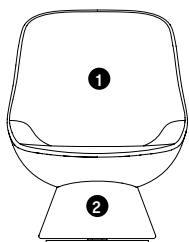

specifying pala finishes

The modularity of Pala permits a wide range of fabric combinations that allows for an expressive use of color, texture and material.

- **1 Inner Seat Upholstery**
  Select inner seat upholstery
- **2 Outer Back & Base Upholstery**
  Select outer back and base upholstery

specification example

ARPAN	Pala Lounge Chair, Non-Swivel	
1	Seat fabric Gr.2	4087
2	Back fabric Gr.2	335
Total:		$4422

ARPAN	Pala Lounge Chair, Non-Swivel	
1	Seat fabric Gr.8	4373
2	Back fabric Gr.2	335
Total:		$4708

ARPAN	Pala Lounge Chair, Non-Swivel	
1	Seat fabric Gr.8	4373
2	Back fabric Gr.16	1675
Total:		$6048

weights

Pala Lounge Chair	75 - 85 lbs
Pala Ottoman	15 - 20 lbs

COM/COL material requirement

Yardage is based on a non-patterned fabric. Additional yardage may be required for pattern repeats and the matching required. Leather yield may be affected by the quality of the COL. However, variance in the size of the hides will not affect the yield.

SINGLE UPHOLSTERED	COM [yards]	COL [sq. ft.]
Pala - Lounge Interior	3	54
Pala - Lounge Exterior	5	90
Pala - Ottoman Top	11/2	27
Pala - Ottoman Base	2	36