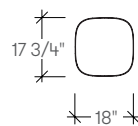

### dimensions

- Designed and tested for users up to 110kg/242 lbs
- Meets standard European NEN-16139 requirements

Pala Lounge Chair  
(ARPA)

Pala Ottoman  
(ARPB)

**pala** by Artifort**planning**

A variety of configurations can be achieved with Pala, allowing for various configurations. The following typical demonstrate the versatility that can be achieved.