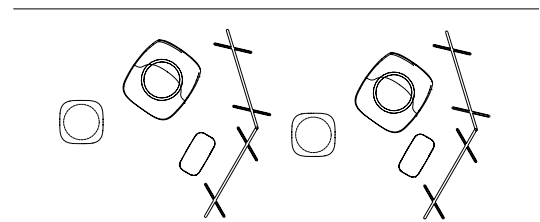

dimensions

- Designed and tested for users up to 110kg/242 lbs
- Meets standard European NEN-16139 requirements

Pala Lounge Chair
(ARPA)

Pala Ottoman
(ARPB)

pala by Artifort

planning

A variety of configurations can be achieved with Pala, allowing for various configurations. The following typical demonstrate the versatility that can be achieved.