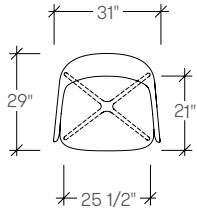

dimensions

- Designed and tested for users up to 300 lbs
- Meets ANSI/BIFMA requirements

Lounge Chair
(STRA)

planning

A variety of configurations can be achieved with Cover, allowing for various levels of privacy. The following typical demonstrate the versatility that can be achieved.