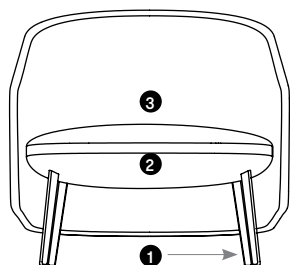

specifying cover finishes

The modularity of Cover permits a wide range of fabric combinations that allows for an expressive use of color, texture and material. The seat back upholstery and privacy back can all be finished in different fabrics if desired.

- **1 Base Style and Frame Finish**
  Select the base style (swivel or four leg) and select finish (Polished Aluminum, Fundamental Paint or Fashion Paint)
- **2 Seat Upholstery**
  Select the seat upholstery
- **3 Back Upholstery**
  Select the back upholstery

specification example

STRAA - Cover Lounge Chair, Swivel	
2 Seat fabric Gr.5	3356
3 Back fabric Gr.5	204
Total:	$3560

STRAA - Cover Lounge Chair, Swivel	
2 Seat fabric Gr.5	3356
3 Back fabric Gr.3	144
Add Fundamental Paint	64
Total:	$3564

STRAA - Cover Lounge Chair, Swivel	
2 Seat fabric Gr.5	3356
3 Back fabric Gr.9	300
Add Fashion Paint	87
Total:	$3743

weights

Cover Lounge Chair	65 - 70 lbs

COM/COL material requirement

Yardage is based on a non-patterned fabric. Additional yardage may be required for pattern repeats and the matching required. Leather yield may be affected by the quality of the COL. However, variance in the size of the hides will not affect the yield.

SINGLE UPHOLSTERY		COM [yards]	COL [sq. ft.]
Cover Lounge Chair (Swivel)	Seat	1 1/2	27
	Back	3 3/4	67 1/2
Cover Lounge Chair (Four Leg)	Seat	1 1/2	27
	Back	3 3/4	67 1/2