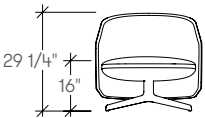

dimensions

- Designed and tested for users up to 300 lbs
- Meets ANSI/BIFMA requirements

Lounge Chair
(STRA)

planning

A variety of configurations can be achieved with Cover, allowing for various levels of privacy. The following typical demonstrate the versatility that can be achieved.