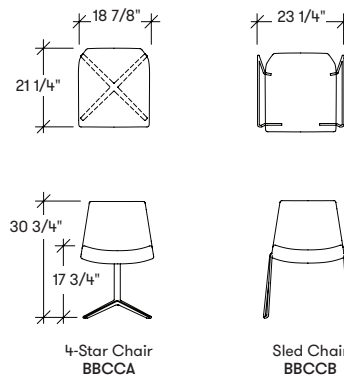

Frame finish

Chrome (sled base) or
Polished Aluminum (swivel base)

Studio TK

3940 US 70 Business Hwy, West
Clayton, North Carolina 27520, USA
Tel: 855.941.0262 / Fax: 919.464.2927
www.studiotk.com

©, ™ Trademarks of tekcion corporation and/or its subsidiaries or licensed to it.
Patents may be pending. Some products may not be available in all markets.

Contact your local Studio TK representative for availability.

CAN/US/INT 05-16 © Tekcion 2016 Printed in Canada