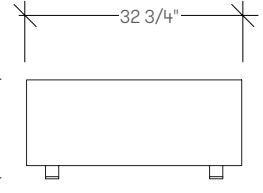

dimensions

Borough Task Table
(STHTC)

Borough Table, Rectangle
(STHTA)

Borough Table, Square
(STHTB)

power unit

1 simplex,
2 USB

Power available in Ebony or Storm White coordinates. 10 ft. North American plug.
POWER UNITS SOLD SEPARATELY (refer to Power Accessory STYD)

STHTC **borough task table**

Product Options

Height	Base Finish
19 19" / 48cm	BU Basque White Oak
25 25" / 63cm	DZ Truffle

	Price
19 19"	991
25 25"	1102

STHTA **borough table, rectangle**

Product Options

Power Cut out	Surface Finish	Edge Trim Style	Wood Base Finish
N No Cut Out	Studio Foundation Laminate	G Flat Edge	BU Basque White Oak
D Power Cut Out for Single Round Power Bump	Studio Veneer Glass		NK Natural Oak DY Cocoa Brown DV Sierra DZ Truffle