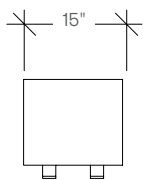

borough tables

features

Borough is a collection of hospitality oriented elements set to enhance our daily experience as we journey between our destinations.

dimensions

- Meets ANSI/BIFMA X5.5

Borough Table, Rectangle
(STHTA)

Borough Table, Square
(STHTB)

single round power bump

1 simplex,
1 USB-A, 1 USB-C

Power available in Ebony or Storm White coordinates. 6-foot North American plug.
POWER UNITS SOLD SEPARATELY [refer to Power Accessory STYD]