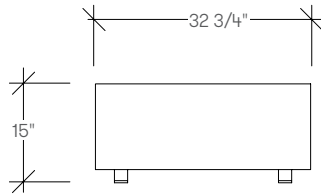

borough tables

features

Borough is a collection of hospitality oriented elements set to enhance our daily experience as we journey between our destinations.

dimensions

- Meets ANSI/BIFMA X5.5

Borough Table, Rectangle
(STHTA)

Borough Table, Square
(STHTB)

single round power bump

1 simplex,
1 USB-A, 1 USB-C

Power available in Ebony or Storm White coordinates. 6-foot North American plug.
POWER UNITS SOLD SEPARATELY [refer to Power Accessory STYD]