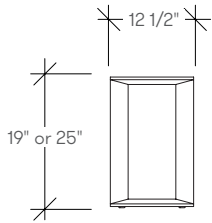

dimensions

Borough Task Table
(STHTC)

Borough Table, Rectangle
(STHTA)

Borough Table, Square
(STHTB)

power unit

1 simplex,
2 USB

Power available in Ebony or Storm White coordinates. 10 ft. North American plug.
POWER UNITS SOLD SEPARATELY (refer to Power Accessory STYD)

STHTC **borough task table**

Product Options

Height	Base Finish
19 19" / 48cm	BU Basque White Oak
25 25" / 63cm	DZ Truffle

	Price
19 19"	991
25 25"	1102

STHTA **borough table, rectangle**

Product Options

Power Cut out	Surface Finish	Edge Trim Style	Wood Base Finish
N No Cut Out	Studio Foundation Laminate	G Flat Edge	BU Basque White Oak
D Power Cut Out for Single Round Power Bump	Studio Veneer Glass		NK Natural Oak DY Cocoa Brown DV Sierra DZ Truffle