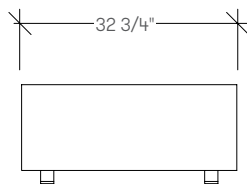

borough tables

features

Borough is a collection of hospitality oriented elements set to enhance our daily experience as we journey between our destinations.

dimensions

- Meets ANSI/BIFMA X5.5

Borough Table, Rectangle
(STHTA)

Borough Table, Square
(STHTB)

single round power bump

1 simplex,
1 USB-A, 1 USB-C

Power available in Ebony or Storm White coordinates. 6-foot North American plug.
POWER UNITS SOLD SEPARATELY [refer to Power Accessory STYD]