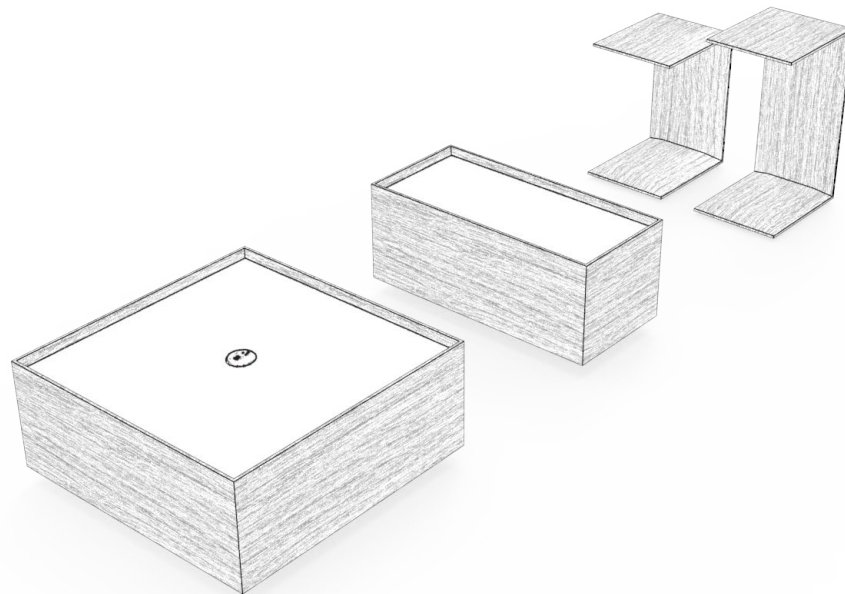

borough tables

features

Borough is a collection of hospitality oriented elements set to enhance our daily experience as we journey between our destinations. Borough tables act as a complement to the seating collection as places to set your bag, a cup of coffee or charge your device. The warmth of the wood table series adds an element of the comforts of home.

dimensions

Borough Task Table
(STHTC)

Borough Table, Rectangle
(STHTA)

Borough Table, Square
(STHTB)

power unit

1 simplex,
2 USB

Power available in Ebony or Storm White coordinates. 10 ft. North American plug.
POWER UNITS SOLD SEPARATELY (refer to Power Accessory STYD)

STHTC **borough task table**

Product Options

Height	Base Finish
19 19" / 48cm	BU Basque White Oak
25 25" / 63cm	DZ Truffle

	Price
19 19"	991
25 25"	1102

STHTA **borough table, rectangle**

Product Options

Power Cut out	Surface Finish	Edge Trim Style	Wood Base Finish
N No Cut Out	Studio Foundation Laminate	G Flat Edge	BU Basque White Oak
D Power Cut Out for Single Round Power Bump	Studio Veneer Glass		NK Natural Oak DY Cocoa Brown DV Sierra DZ Truffle