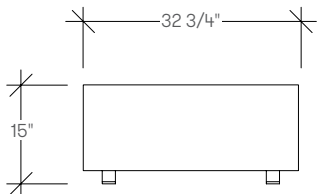

borough tables

features

Borough is a collection of hospitality oriented elements set to enhance our daily experience as we journey between our destinations.

dimensions

- Meets ANSI/BIFMA X5.5

Borough Table, Rectangle
(STHTA)

Borough Table, Square
(STHTB)

single round power bump

1 simplex,
1 USB-A, 1 USB-C

Power available in Ebony or Storm White coordinates. 6-foot North American plug.
POWER UNITS SOLD SEPARATELY [refer to Power Accessory STYD]