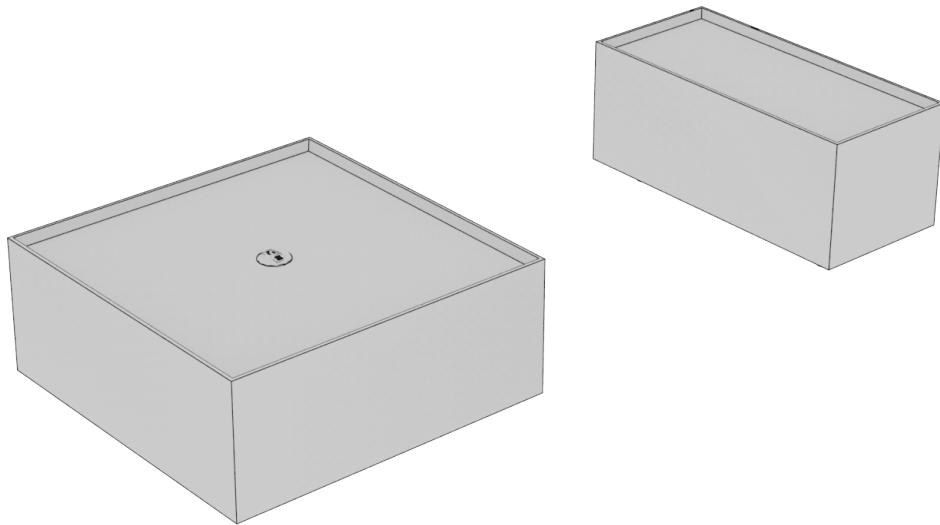

borough tables

features

Borough is a collection of hospitality oriented elements set to enhance our daily experience as we journey between our destinations.

dimensions

- Meets ANSI/BIFMA X5.5

Borough Table, Rectangle
(STHTA)

Borough Table, Square
(STHTB)

single round power bump

1 simplex,
1 USB-A, 1 USB-C

Power available in Ebony or Storm White coordinates. 6-foot North American plug.
POWER UNITS SOLD SEPARATELY [refer to Power Accessory STYD]

STHTA **borough table, rectangle**

Product Options

Power Cut Out	Surface Finish	Edge Trim Style	Wood Base Finish
N No Cut Out	Studio Foundation Laminate	G Flat Edge	BU Basque White Oak
D Power Cut Out for Single Round Power Bump	Studio Veneer Glass		NK Natural Oak DY Cocoa Brown DV Sierra DZ Truffle