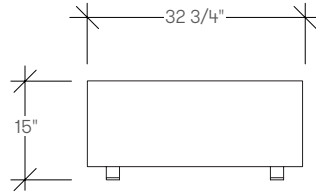

dimensions

Borough Task Table
(STHTC)

Borough Table, Rectangle
(STHTA)

Borough Table, Square
(STHTB)

power unit

1 simplex,
2 USB

Power available in Ebony or Storm White coordinates. 10 ft. North American plug.
POWER UNITS SOLD SEPARATELY (refer to Power Accessory STYD)

STHTC **borough task table**

Product Options

Height	Base Finish
19 19" / 48cm	BU Basque White Oak
25 25" / 63cm	DZ Truffle

	Price
19 19"	991
25 25"	1102

STHTA **borough table, rectangle**

Product Options

Power Cut out	Surface Finish	Edge Trim Style	Wood Base Finish
N No Cut Out	Studio Foundation Laminate	G Flat Edge	BU Basque White Oak
D Power Cut Out for Single Round Power Bump	Studio Veneer Glass		NK Natural Oak DY Cocoa Brown DV Sierra DZ Truffle