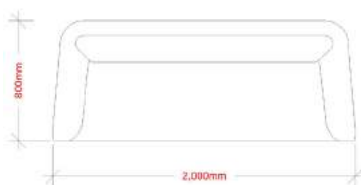

More information available at www.teknion.com.

versity dimensions & material requirements

statement of line

Single seater sofa

Double seater sofa

Dimensions

Com/Col Material Requirement

more fabric may be required depending upon the pattern repeat and the matching required. leather yield may be affected by the quality of the col.

	Laminate Top	Glass Top
Round ø 800mm -450mm high with Painted base	1,073	1,625
Square 600mm x 600mm - 650mm high with Painted base	985.	1,433
Square 600mm x 600mm - 450mm high with Painted base	985	1,433
Rectangular 1,000mm x 600mm - 450mm high with Painted base	995	1,618