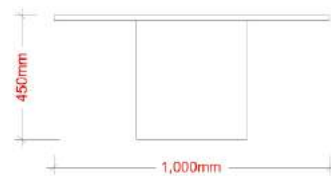

iversity dimensions & material requirements

statement of line

Round table

Square table

Square table

Rectangular table

Dimensions

iversity - seating