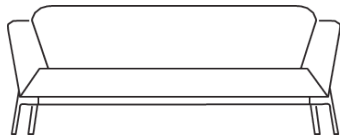

iversity price guide

01.17

teknion

introduction

Product Overview	04
Soft Seating	06
Tables	18
Fabrics & Finishes	14

product overview

soft seating

tables

fabrics & finishes

iversity

Versity™ is a visually and ergonomically appealing range of single or double seater sofas and complementary tables designed by David Fox. Tree branches and organic curves inspired Versity's design, with angled sides that create a warm invitation to the user.