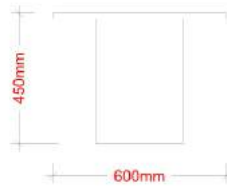

iversity dimensions & material requirements

statement of line

Round table

Square table

Square table

Rectangular table

Dimensions

iversity - seating

	Laminate Top	Glass Top
Round ø 800mm -450mm high with Painted base	1,073	1,625
Square 600mm x 600mm - 650mm high with Painted base	985.	1,433
Square 600mm x 600mm - 450mm high with Painted base	985	1,433
Rectangular 1,000mm x 600mm - 450mm high with Painted base	995	1,618