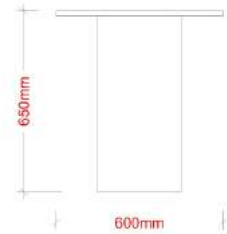

iversity dimensions & material requirements

statement of line

Round table

Square table

Square table

Rectangular table

Dimensions

iversity - seating

	Laminate Top	Glass Top
Round ø 800mm -450mm high with Painted base	1,073	1,625
Square 600mm x 600mm - 650mm high with Painted base	985.	1,433
Square 600mm x 600mm - 450mm high with Painted base	985	1,433
Rectangular 1,000mm x 600mm - 450mm high with Painted base	995	1,618