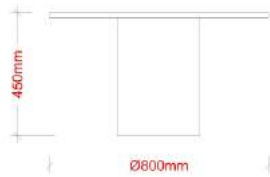

iversity dimensions & material requirements

statement of line

Round table

Square table

Square table

Rectangular table

Dimensions

iversity - seating

	Laminate Top	Glass Top
Round ø 800mm -450mm high with Painted base	1,073	1,625
Square 600mm x 600mm - 650mm high with Painted base	985.	1,433
Square 600mm x 600mm - 450mm high with Painted base	985	1,433
Rectangular 1,000mm x 600mm - 450mm high with Painted base	995	1,618