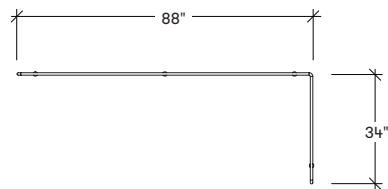

Borough Screen, Long
STHSB

Studio TK
3940 US 70 Business Hwy, West
Clayton, North Carolina 27520, USA
Tel: 855.941.0262 / Fax: 919.464.2927
www.studiotk.com

®, TM Trademarks of teknon corporation and/or its subsidiaries or licensed to it. Patents may be pending. Some products may not be available in all markets. Contact your local Studio TK representative for availability.
CAN/US/INT 05-18 © Teknon 2018 Printed in Canada