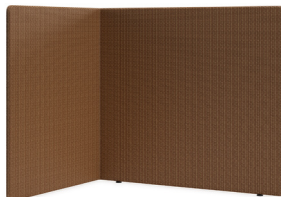

borough screens

borough screens product information

Borough is a collection of hospitality-oriented elements set to enhance our daily experience as we journey between our destinations. Borough screens act as a complement to the seating collection as elements that bring the emotional qualities of outdoor furniture to the office landscape. The natural rattan screens add a level of elegance to the materiality of the seating elements.

Designer
Christophe Pillet

Typology
Screens

Collection
Studio TK

Year
2018

Collection

Fabrics & Finishes

Rattan Finish
Natural and Dark

Dimensions