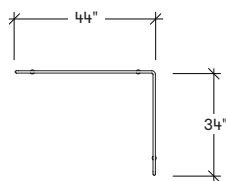

Designer
Christophe Pillet

Typology
Screens

Collection
Studio TK

Year
2018

Collection

Fabrics & Finishes

Rattan Finish
Natural and Dark

Dimensions