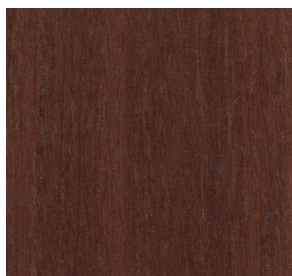

# teknion

natural veneer

Medium Walnut OH

Windsor Cherry OI

Mahogany Walnut OJ

Regal Cherry OK

Dark Brown Walnut OL

Empress Walnut OM

Chestnut Cherry ON

Cognac On Cherry OO

Dark Brown Cherry On Walnut OP

Walnut On Cherry OQ

Medium Dark Cherry OR

Dark Brown Cherry OS

Colors represented on this card are digital and intended to provide an overview of our finish program. Refer to the individual samples to view actual material.