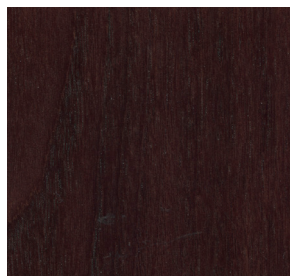

# teknion

natural veneer

Medium Walnut OH

Windsor Cherry OI

Mahogany Walnut OJ

Regal Cherry OK

Dark Brown Walnut OL

Empress Walnut OM

Chestnut Cherry ON

Cognac On Cherry OO

Dark Brown Cherry On Walnut OP

Walnut On Cherry OQ

Medium Dark Cherry OR

Dark Brown Cherry OS

Colors represented on this card are digital and intended to provide an overview of our finish program. Refer to the individual samples to view actual material.